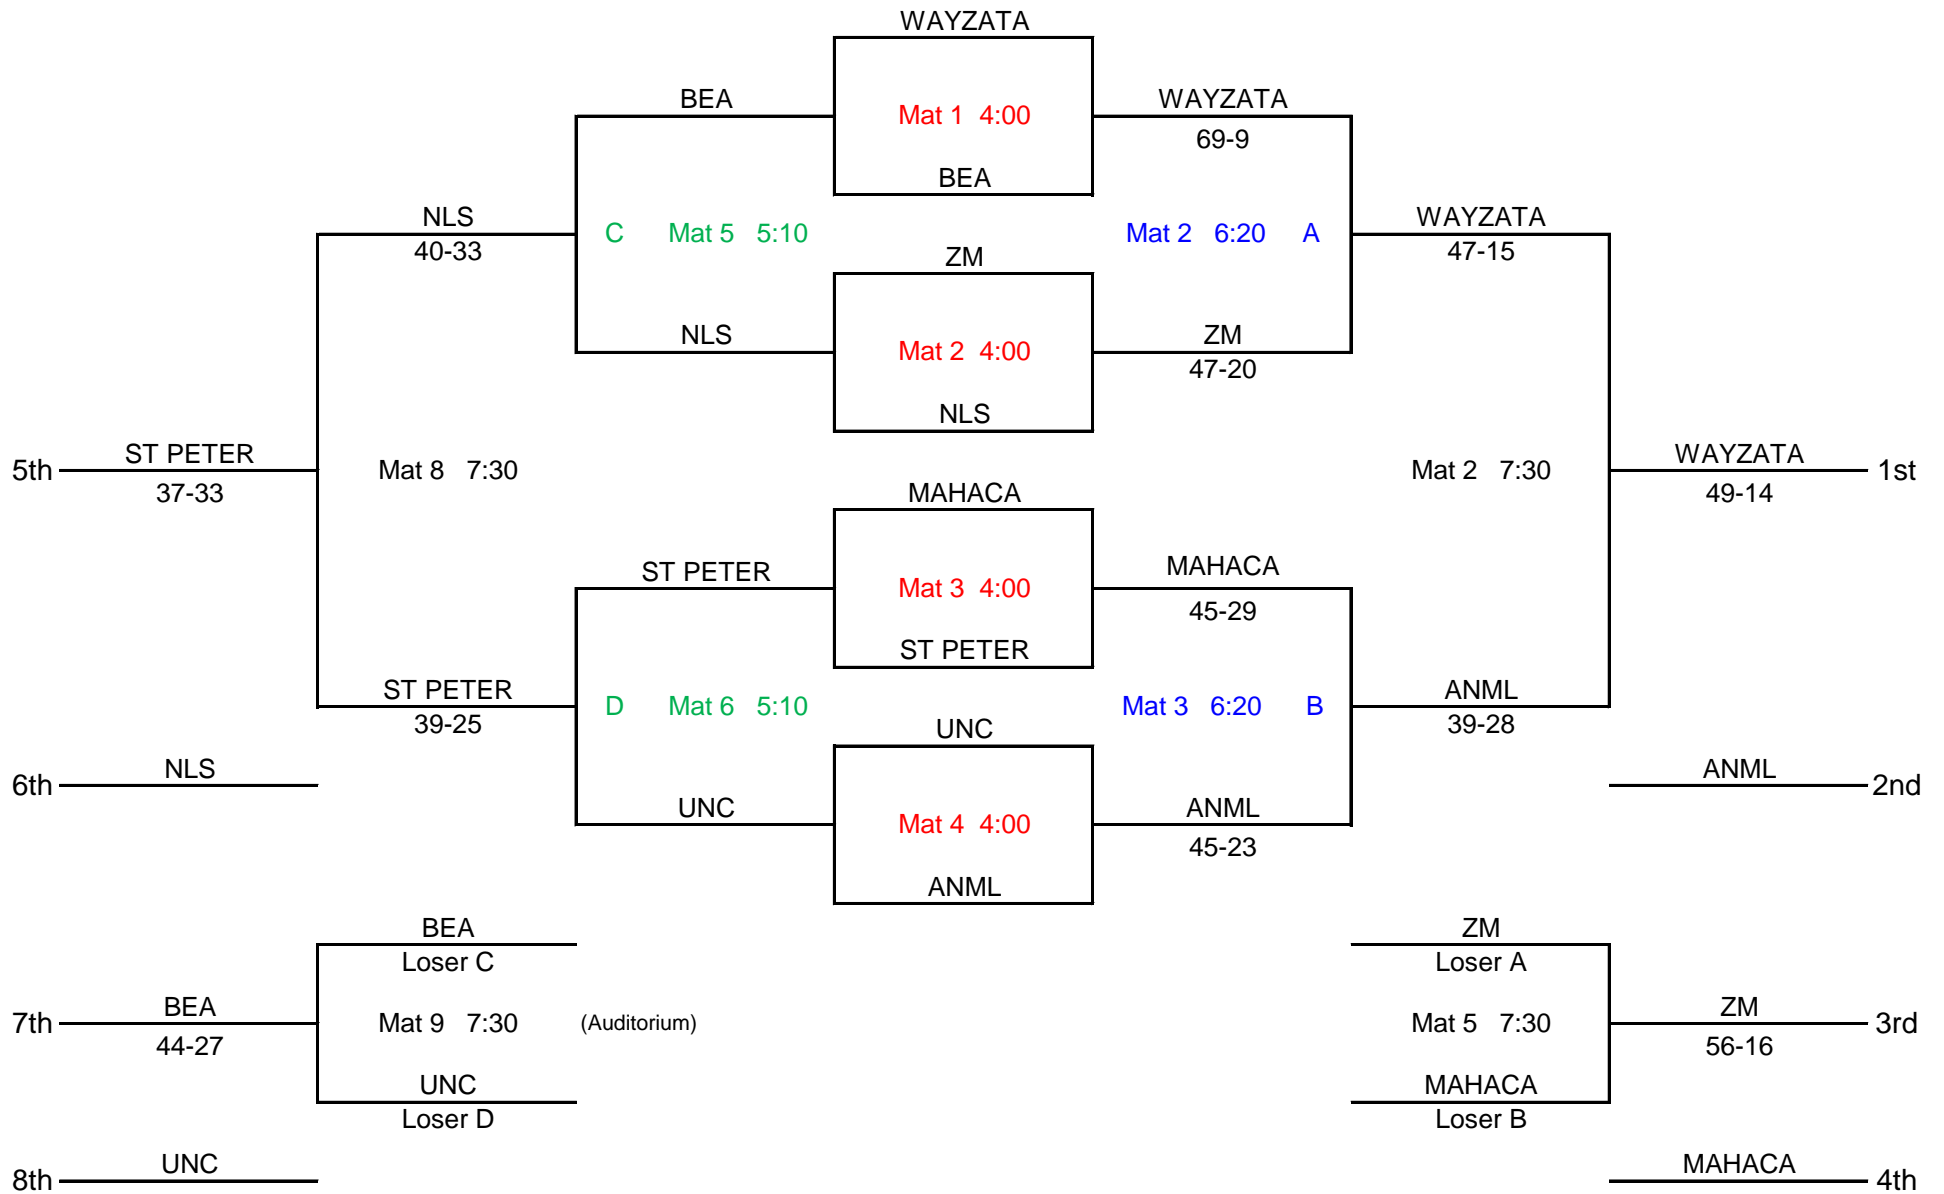

2017 NYWA K-6th Grade Team Bracket A (Saturday)

2017 NYWA K-6th Grade Team Bracket B (Saturday)

2017 NYWA K-6th Grade Team Bracket C (Saturday)

2017 NYWA K-6th Grade Team Bracket D (Saturday)

SATURDAY

	4:00	5:10	6:20	7:30
MAT 1	WAYZATA BEA	UNITED CHATFIELD	UNITED MARSH/LV/RTR	MARSH/LV/RTR BEMIDJI
MAT 2	ZM NLS	WACONIA MARSH/LV/RTR	WAYZATA ZM	WAYZATA ANML
MAT 3	MAHACA ST PETER	LPGE/BV CANNON FALLS	MAHACA ANML	K-W HASTINGS
MAT 4	UNC ANML	ADRIAN BEMIDJI	CHATFIELD WACONIA	MINNEOTA TCU
MAT 5	K-W HUTCH/BLH	BEA NLS	CANNON FALLS BEMIDJI	ZM MAHACA
MAT 6	MINNEOTA DETROIT LAKES	ST PETER UNC	K-W MINNEOTA	UNITED CANNON FALLS
MAT 7	DOVER EYOTA HASTINGS	HUTCH/BLH DETROIT LAKES	HASTINGS TCU	HUTCH/BLH DOVER EYOTA
MAT 8	BBE TCU	DOVER EYOTA BBE	LPGE/BV ADRIAN	NLS ST PETER
MAT 9	ALBERT LEA BECKER	BECKER DEER RIVER	BECKER GMLOS	BEA UNC
MAT 10	DEER RIVER KM	ALBERT LEA KM	DEER RIVER BRAINERD	DETROIT LAKES BBE
MAT 11	BRAINERD WILLMAR	BRAINERD GMLOS	ALBERT LEA STMA	CHATFIELD ADRIAN
MAT 12	GMLOS STMA	WILLMAR STMA	KM WILLMAR	WACONIA LPGE/BV