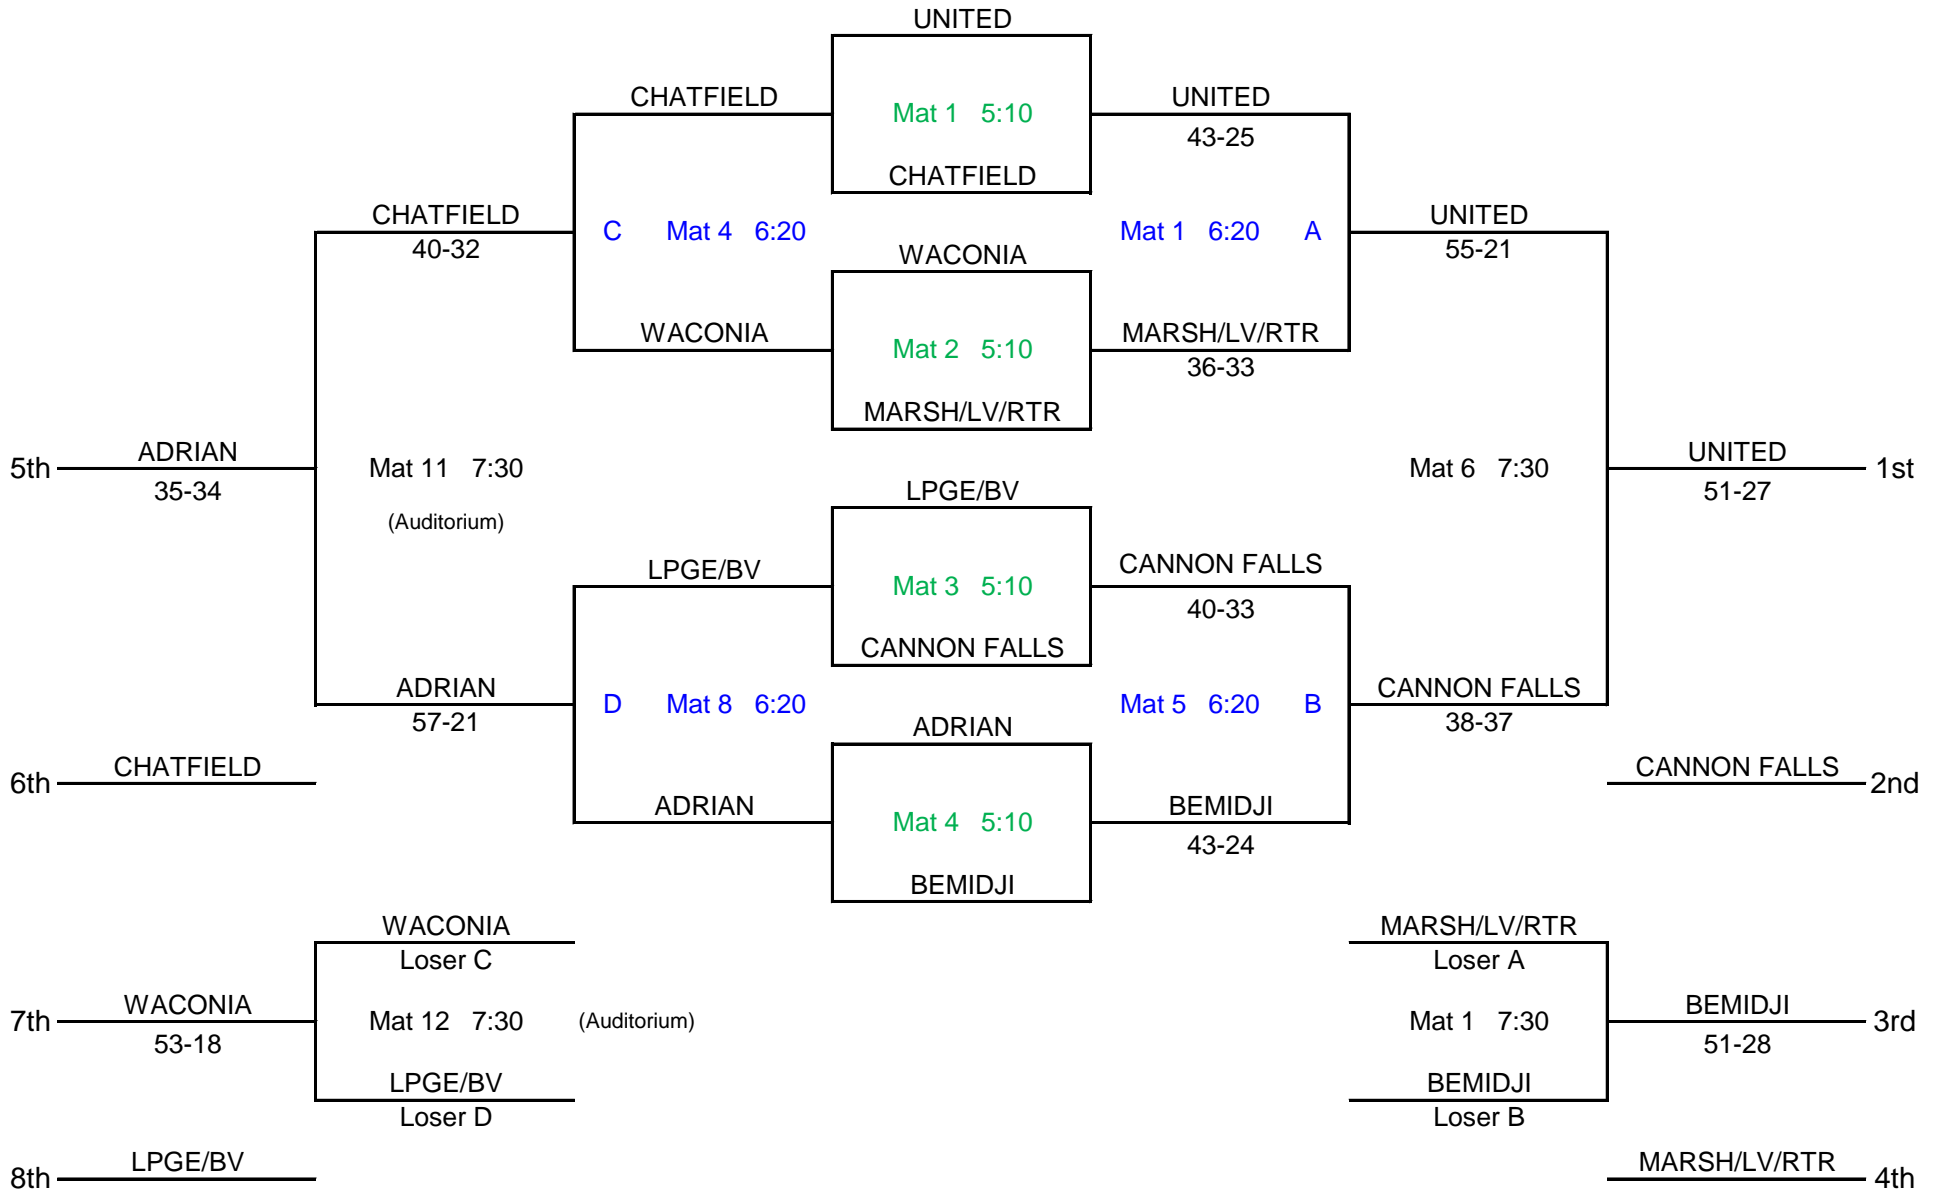

2017 NYWA K-6th Grade Team Bracket A (Saturday)

2017 NYWA K-6th Grade Team Bracket B (Saturday)

2017 NYWA K-6th Grade Team Bracket C (Saturday)

2017 NYWA K-6th Grade Team Bracket D (Saturday)

SATURDAY

	4:00	5:10	6:20	7:30
MAT 1	WAYZATA BEA	UNITED CHATFIELD	UNITED MARSH/LV/RTR	MARSH/LV/RTR BEMIDJI
MAT 2	ZM NLS	WACONIA MARSH/LV/RTR	WAYZATA ZM	WAYZATA ANML
MAT 3	MAHACA ST PETER	LPGE/BV CANNON FALLS	MAHACA ANML	K-W HASTINGS
MAT 4	UNC ANML	ADRIAN BEMIDJI	CHATFIELD WACONIA	MINNEOTA TCU
MAT 5	K-W HUTCH/BLH	BEA NLS	CANNON FALLS BEMIDJI	ZM MAHACA
MAT 6	MINNEOTA DETROIT LAKES	ST PETER UNC	K-W MINNEOTA	UNITED CANNON FALLS
MAT 7	DOVER EYOTA HASTINGS	HUTCH/BLH DETROIT LAKES	HASTINGS TCU	HUTCH/BLH DOVER EYOTA
MAT 8	BBE TCU	DOVER EYOTA BBE	LPGE/BV ADRIAN	NLS ST PETER
MAT 9	ALBERT LEA BECKER	BECKER DEER RIVER	BECKER GMLOS	BEA UNC
MAT 10	DEER RIVER KM	ALBERT LEA KM	DEER RIVER BRAINERD	DETROIT LAKES BBE
MAT 11	BRAINERD WILLMAR	BRAINERD GMLOS	ALBERT LEA STMA	CHATFIELD ADRIAN
MAT 12	GMLOS STMA	WILLMAR STMA	KM WILLMAR	WACONIA LPGE/BV