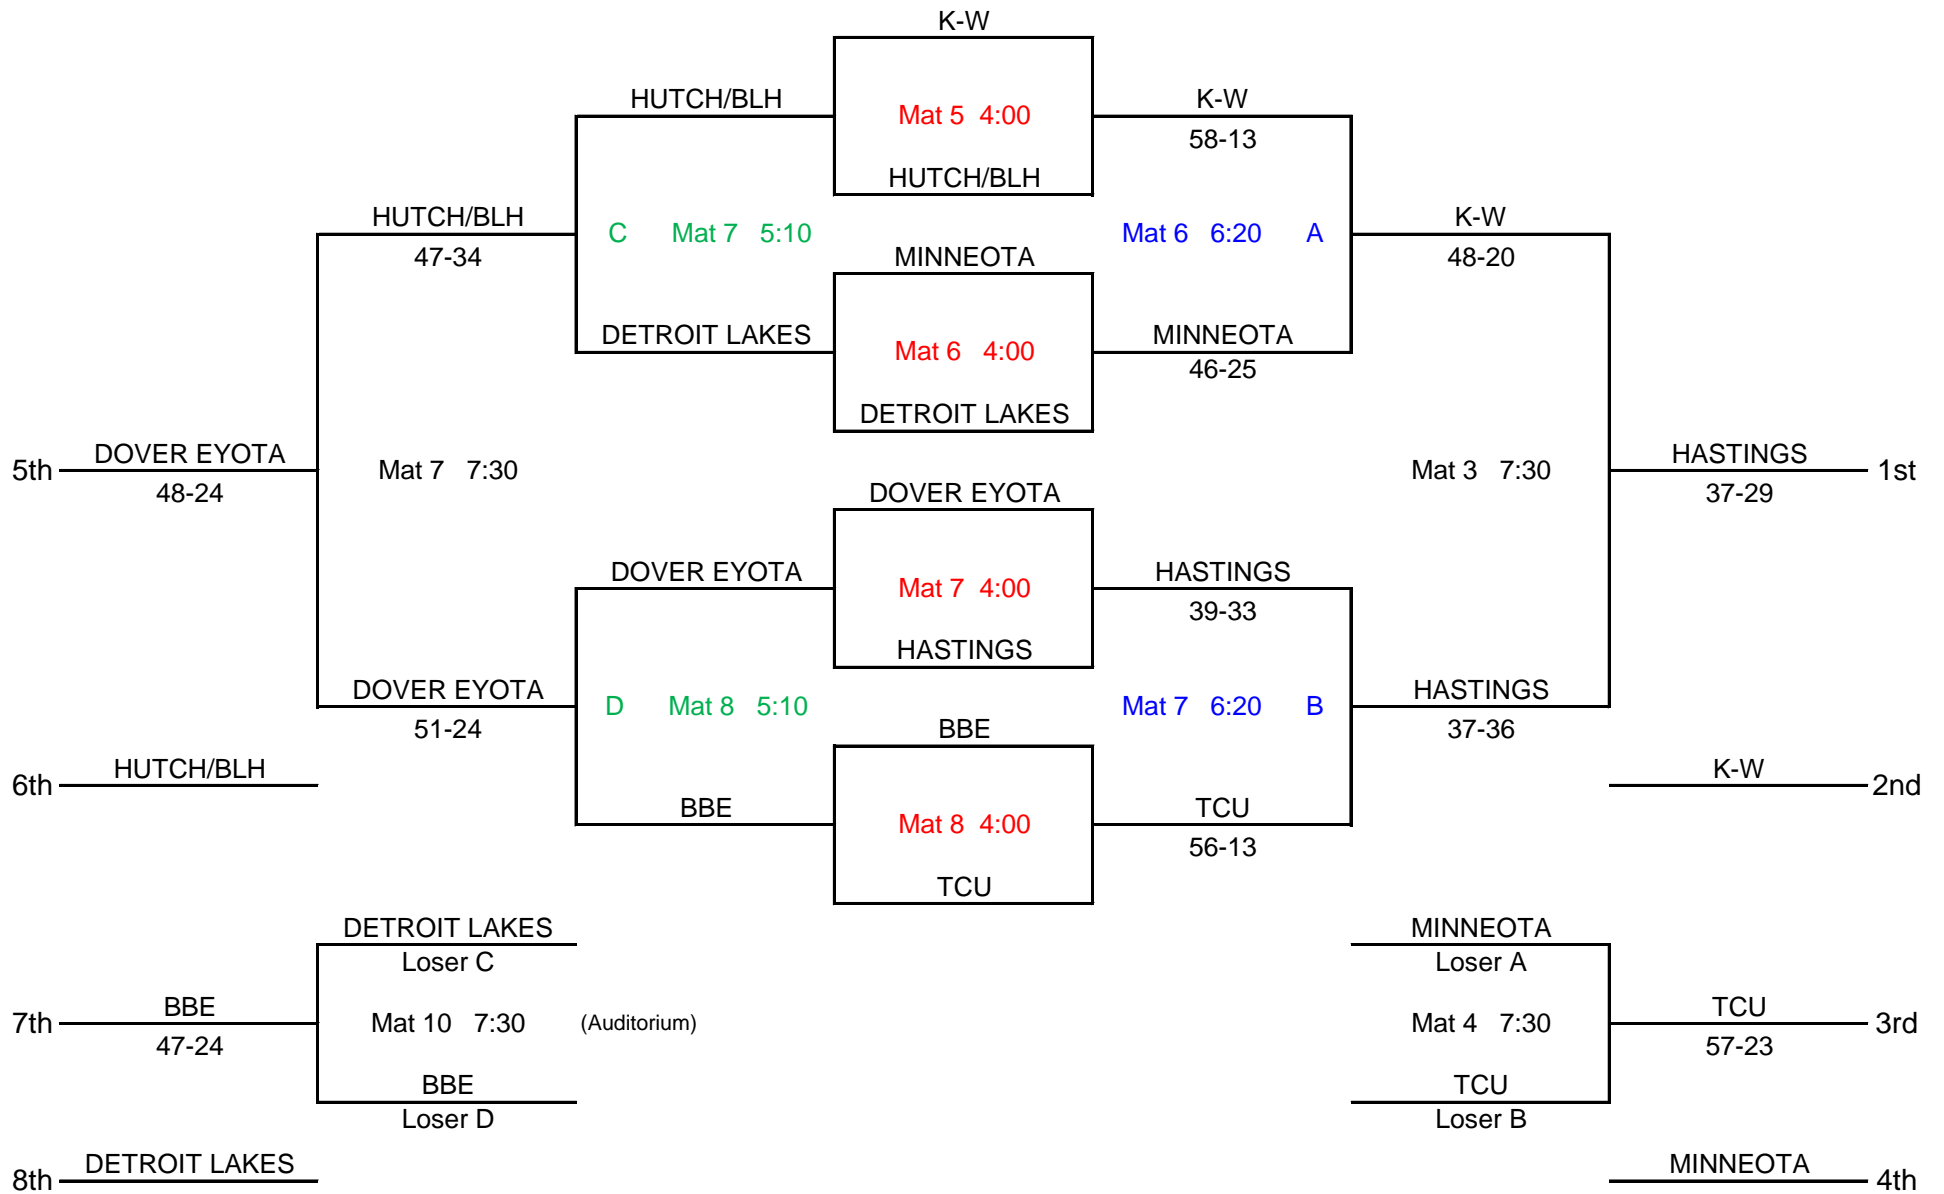

2017 NYWA K-6th Grade Team Bracket A (Saturday)

2017 NYWA K-6th Grade Team Bracket B (Saturday)

2017 NYWA K-6th Grade Team Bracket C (Saturday)

2017 NYWA K-6th Grade Team Bracket D (Saturday)

SATURDAY

	4:00	5:10	6:20	7:30
MAT 1	WAYZATA BEA	UNITED CHATFIELD	UNITED MARSH/LV/RTR	MARSH/LV/RTR BEMIDJI
MAT 2	ZM NLS	WACONIA MARSH/LV/RTR	WAYZATA ZM	WAYZATA ANML
MAT 3	MAHACA ST PETER	LPGE/BV CANNON FALLS	MAHACA ANML	K-W HASTINGS
MAT 4	UNC ANML	ADRIAN BEMIDJI	CHATFIELD WACONIA	MINNEOTA TCU
MAT 5	K-W HUTCH/BLH	BEA NLS	CANNON FALLS BEMIDJI	ZM MAHACA
MAT 6	MINNEOTA DETROIT LAKES	ST PETER UNC	K-W MINNEOTA	UNITED CANNON FALLS
MAT 7	DOVER EYOTA HASTINGS	HUTCH/BLH DETROIT LAKES	HASTINGS TCU	HUTCH/BLH DOVER EYOTA
MAT 8	BBE TCU	DOVER EYOTA BBE	LPGE/BV ADRIAN	NLS ST PETER
MAT 9	ALBERT LEA BECKER	BECKER DEER RIVER	BECKER GMLOS	BEA UNC
MAT 10	DEER RIVER KM	ALBERT LEA KM	DEER RIVER BRAINERD	DETROIT LAKES BBE
MAT 11	BRAINERD WILLMAR	BRAINERD GMLOS	ALBERT LEA STMA	CHATFIELD ADRIAN
MAT 12	GMLOS STMA	WILLMAR STMA	KM WILLMAR	WACONIA LPGE/BV