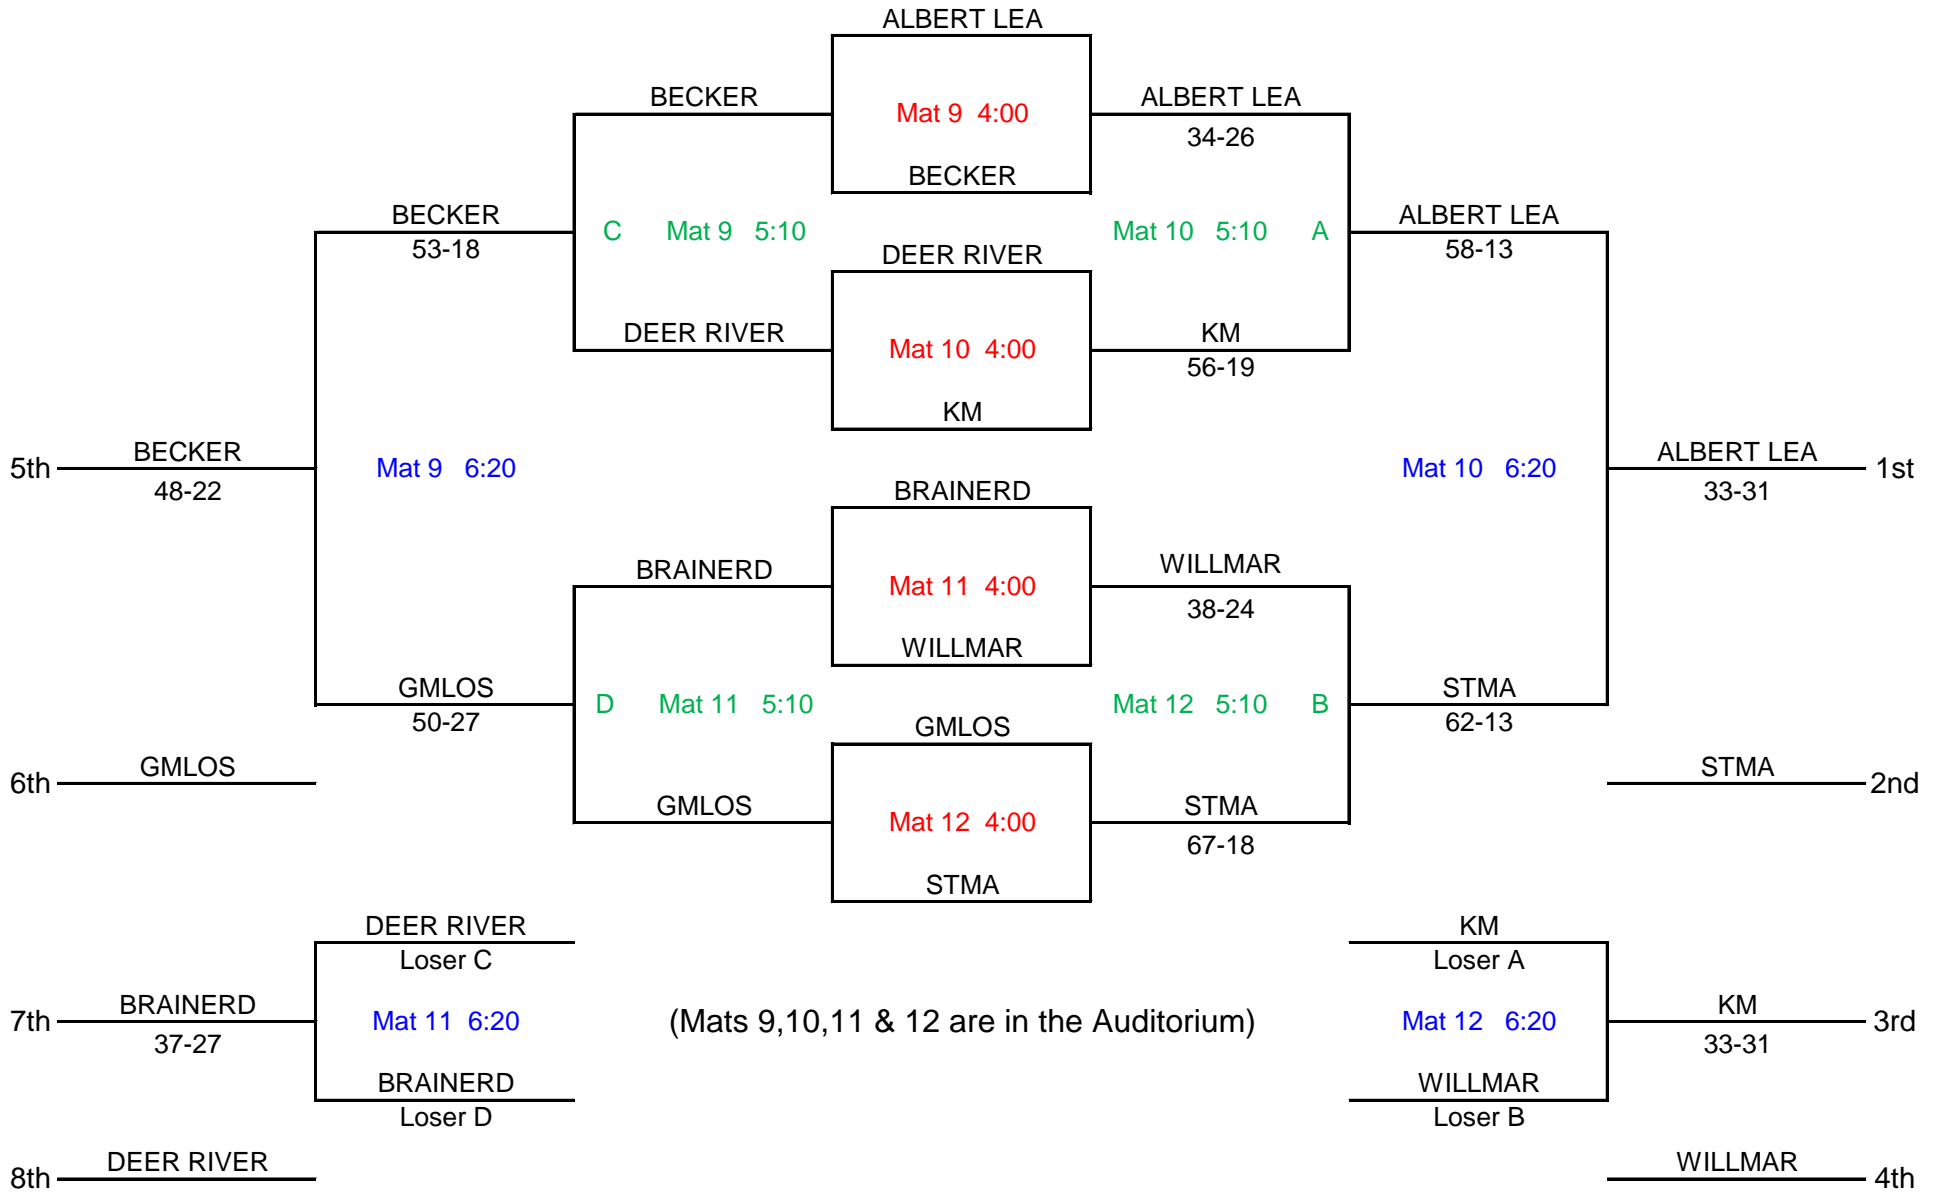

2017 NYWA K-6th Grade Team Bracket A (Saturday)

2017 NYWA K-6th Grade Team Bracket B (Saturday)

2017 NYWA K-6th Grade Team Bracket C (Saturday)

2017 NYWA K-6th Grade Team Bracket D (Saturday)

SATURDAY

	4:00	5:10	6:20	7:30
MAT 1	WAYZATA BEA	UNITED CHATFIELD	UNITED MARSH/LV/RTR	MARSH/LV/RTR BEMIDJI
MAT 2	ZM NLS	WACONIA MARSH/LV/RTR	WAYZATA ZM	WAYZATA ANML
MAT 3	MAHACA ST PETER	LPGE/BV CANNON FALLS	MAHACA ANML	K-W HASTINGS
MAT 4	UNC ANML	ADRIAN BEMIDJI	CHATFIELD WACONIA	MINNEOTA TCU
MAT 5	K-W HUTCH/BLH	BEA NLS	CANNON FALLS BEMIDJI	ZM MAHACA
MAT 6	MINNEOTA DETROIT LAKES	ST PETER UNC	K-W MINNEOTA	UNITED CANNON FALLS
MAT 7	DOVER EYOTA HASTINGS	HUTCH/BLH DETROIT LAKES	HASTINGS TCU	HUTCH/BLH DOVER EYOTA
MAT 8	BBE TCU	DOVER EYOTA BBE	LPGE/BV ADRIAN	NLS ST PETER
MAT 9	ALBERT LEA BECKER	BECKER DEER RIVER	BECKER GMLOS	BEA UNC
MAT 10	DEER RIVER KM	ALBERT LEA KM	DEER RIVER BRAINERD	DETROIT LAKES BBE
MAT 11	BRAINERD WILLMAR	BRAINERD GMLOS	ALBERT LEA STMA	CHATFIELD ADRIAN
MAT 12	GMLOS STMA	WILLMAR STMA	KM WILLMAR	WACONIA LPGE/BV