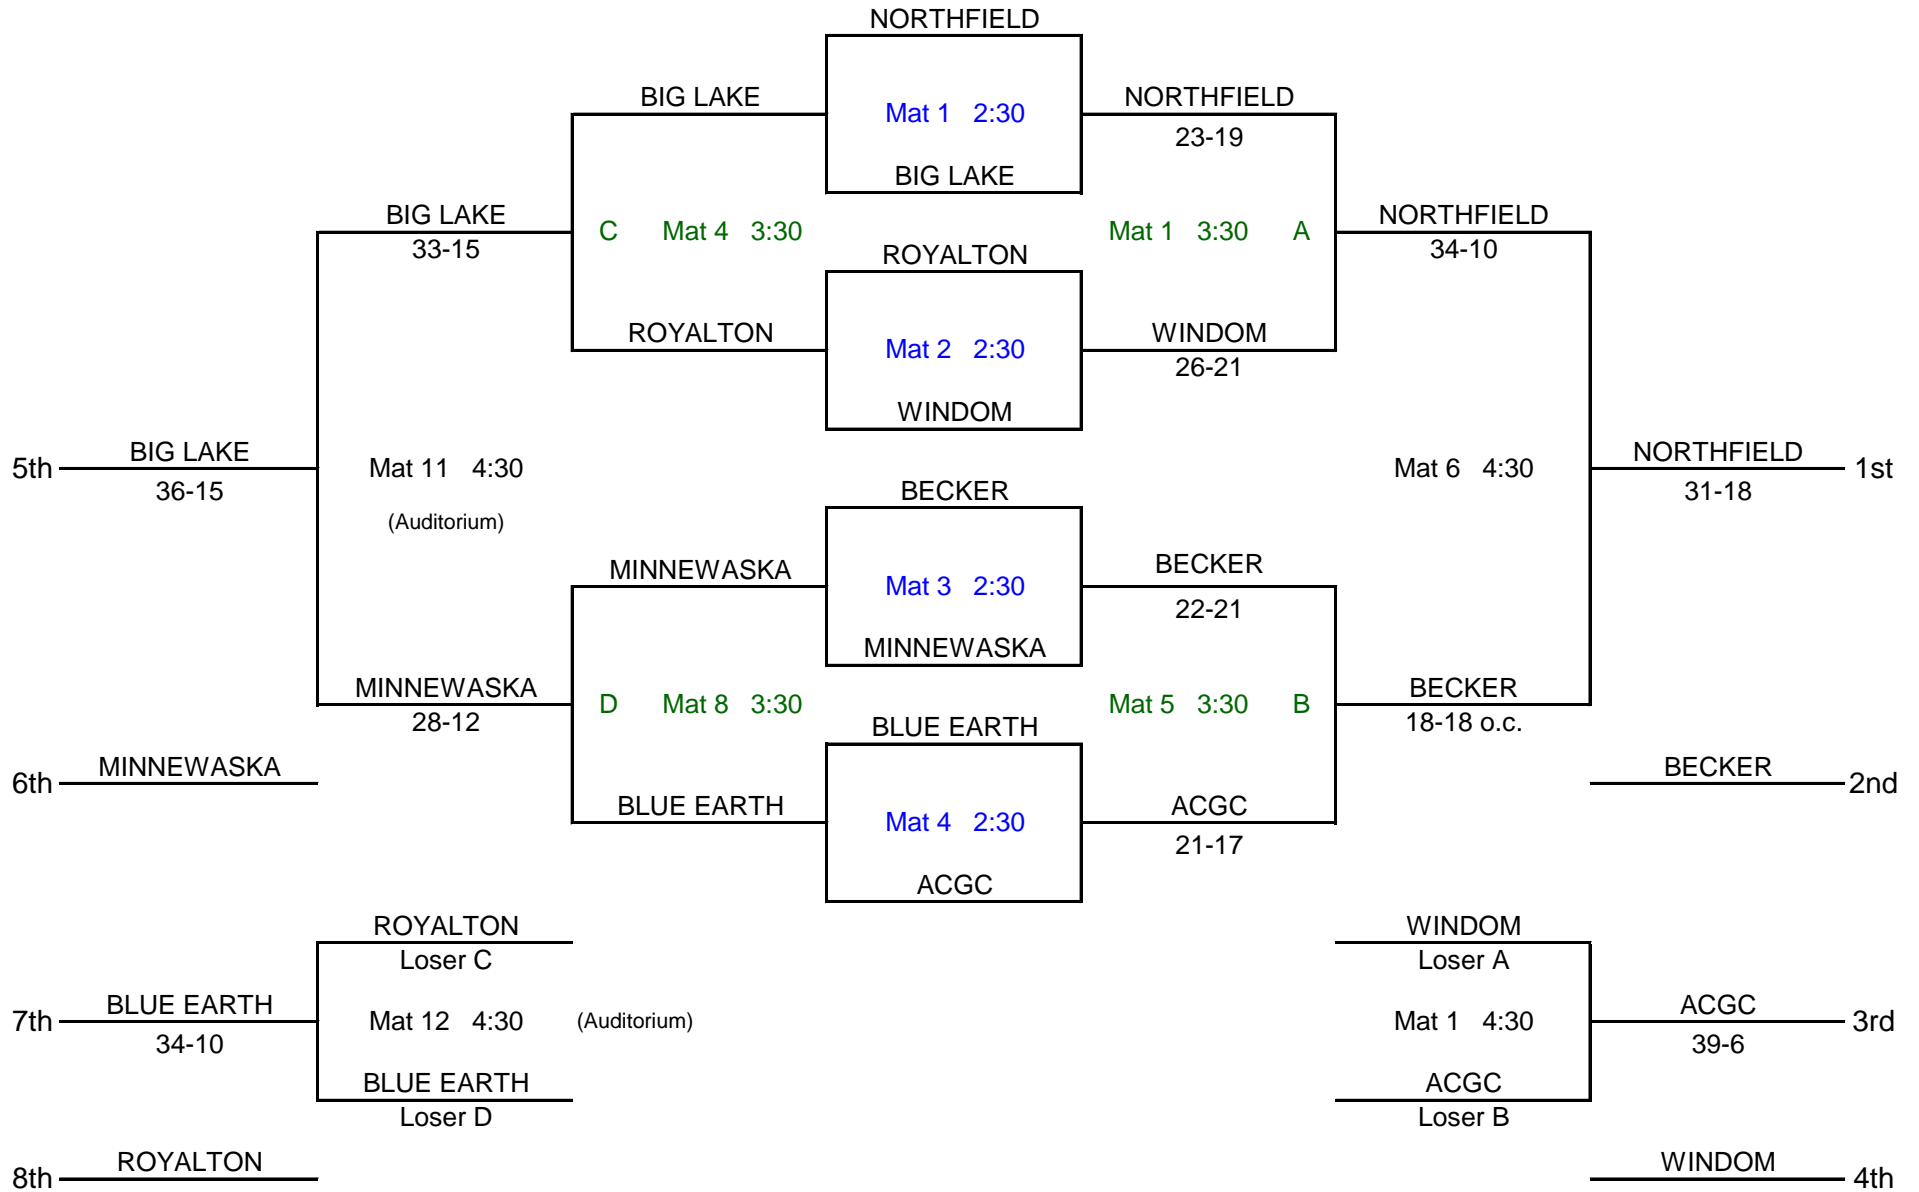

2017 NYWA 7th & 8th Grade Team Bracket A (Thursday)

2017 NYWA 7th & 8th Grade Team Bracket B (Thursday)

2017 NYWA 7th & 8th Grade Team Bracket D (Thursday)

	1:30	2:30	3:30	4:30
MAT 1	KM BBE	NORTHFIELD BIG LAKE	NORTHFIELD WINDOM	WINDOM ACGC
MAT 2	WILLMAR MINNETONKA	ROYALTON WINDOM	KM WILLMAR	KM ROCH MAYO
MAT 3	ZM UNITED	BECKER MINNEWASKA	ZM ROCH MAYO	STMA ANML
MAT 4	ROCH MAYO WACONIA	BLUE EARTH ACGC	BIG LAKE ROYALTON	KW STEWARTVILLE
MAT 5	STMA USC	BBE MINNETONKA	BECKER ACGC	WILLMAR ZM
MAT 6	BUFFALO KW	UNITED WACONIA	STMA KW	NORTHFIELD BECKER
MAT 7	HUTCH/BLH STEWARTVILLE	USC BUFFALO	STEWARTVILLE ANML	BUFFALO BYRON
MAT 8	ANML BYRON	HUTCH/BLH BYRON	MINNEWASKA BLUE EARTH	BBE WACONIA
MAT 9	FOLEY BEMIDJI	BEMIDJI OTC	BEMIDJI BRAINERD	MINNETONKA UNITED
MAT 10	PEM OTC	FOLEY PEM	FOLEY GMLOS	USC HUTCH/BLH
MAT 11	MINNEOTA BRAINERD	BRAINERD LAMR	OTC LAMR	BIG LAKE MINNEWASKA
MAT 12	LAMR GMLOS	MINNEOTA GMLOS	PEM MINNEOTA	ROYALTON BLUE EARTH