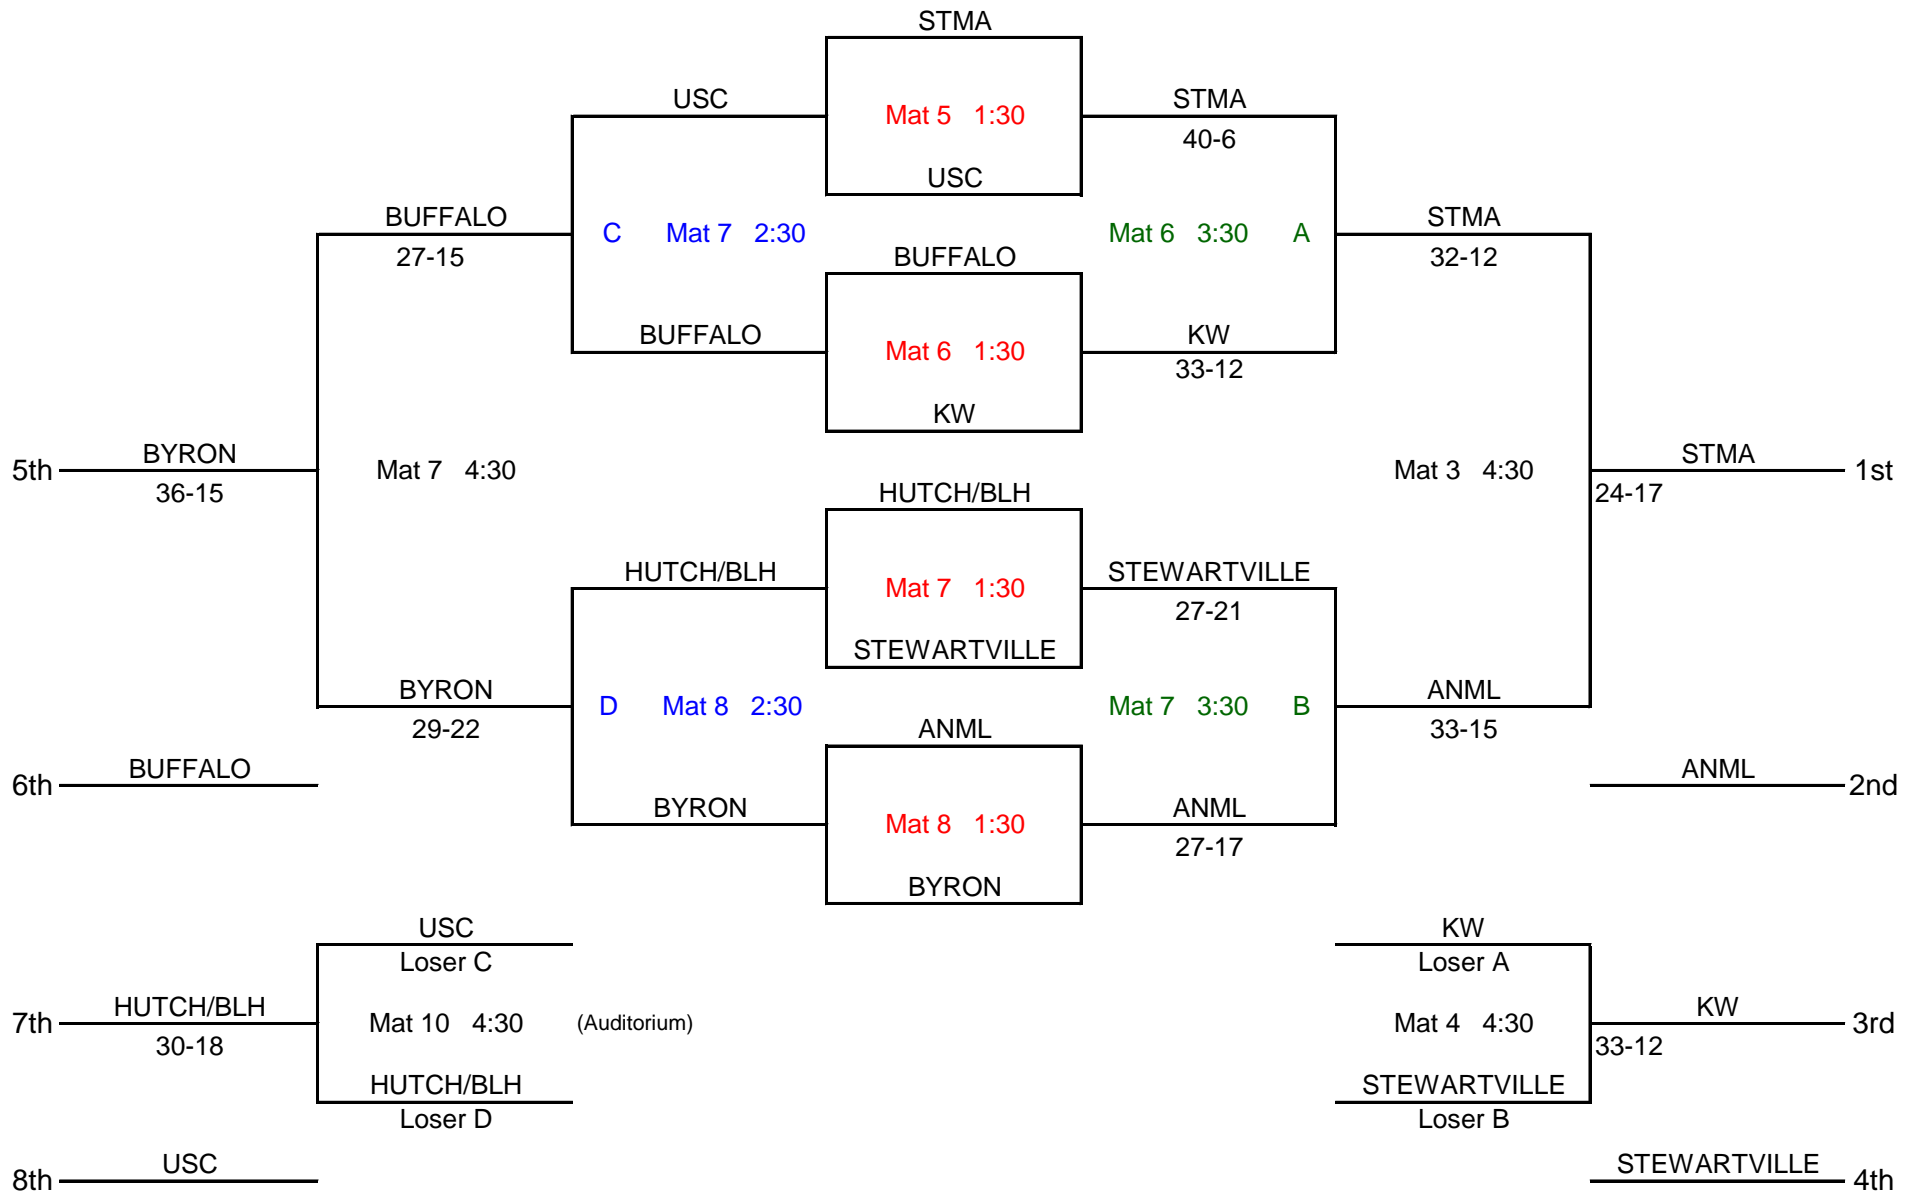

2017 NYWA 7th & 8th Grade Team Bracket A (Thursday)

2017 NYWA 7th & 8th Grade Team Bracket B (Thursday)

2017 NYWA 7th & 8th Grade Team Bracket D (Thursday)

	1:30	2:30	3:30	4:30
MAT 1	KM BBE	NORTHFIELD BIG LAKE	NORTHFIELD WINDOM	WINDOM ACGC
MAT 2	WILLMAR MINNETONKA	ROYALTON WINDOM	KM WILLMAR	KM ROCH MAYO
MAT 3	ZM UNITED	BECKER MINNEWASKA	ZM ROCH MAYO	STMA ANML
MAT 4	ROCH MAYO WACONIA	BLUE EARTH ACGC	BIG LAKE ROYALTON	KW STEWARTVILLE
MAT 5	STMA USC	BBE MINNETONKA	BECKER ACGC	WILLMAR ZM
MAT 6	BUFFALO KW	UNITED WACONIA	STMA KW	NORTHFIELD BECKER
MAT 7	HUTCH/BLH STEWARTVILLE	USC BUFFALO	STEWARTVILLE ANML	BUFFALO BYRON
MAT 8	ANML BYRON	HUTCH/BLH BYRON	MINNEWASKA BLUE EARTH	BBE WACONIA
MAT 9	FOLEY BEMIDJI	BEMIDJI OTC	BEMIDJI BRAINERD	MINNETONKA UNITED
MAT 10	PEM OTC	FOLEY PEM	FOLEY GMLOS	USC HUTCH/BLH
MAT 11	MINNEOTA BRAINERD	BRAINERD LAMR	OTC LAMR	BIG LAKE MINNEWASKA
MAT 12	LAMR GMLOS	MINNEOTA GMLOS	PEM MINNEOTA	ROYALTON BLUE EARTH