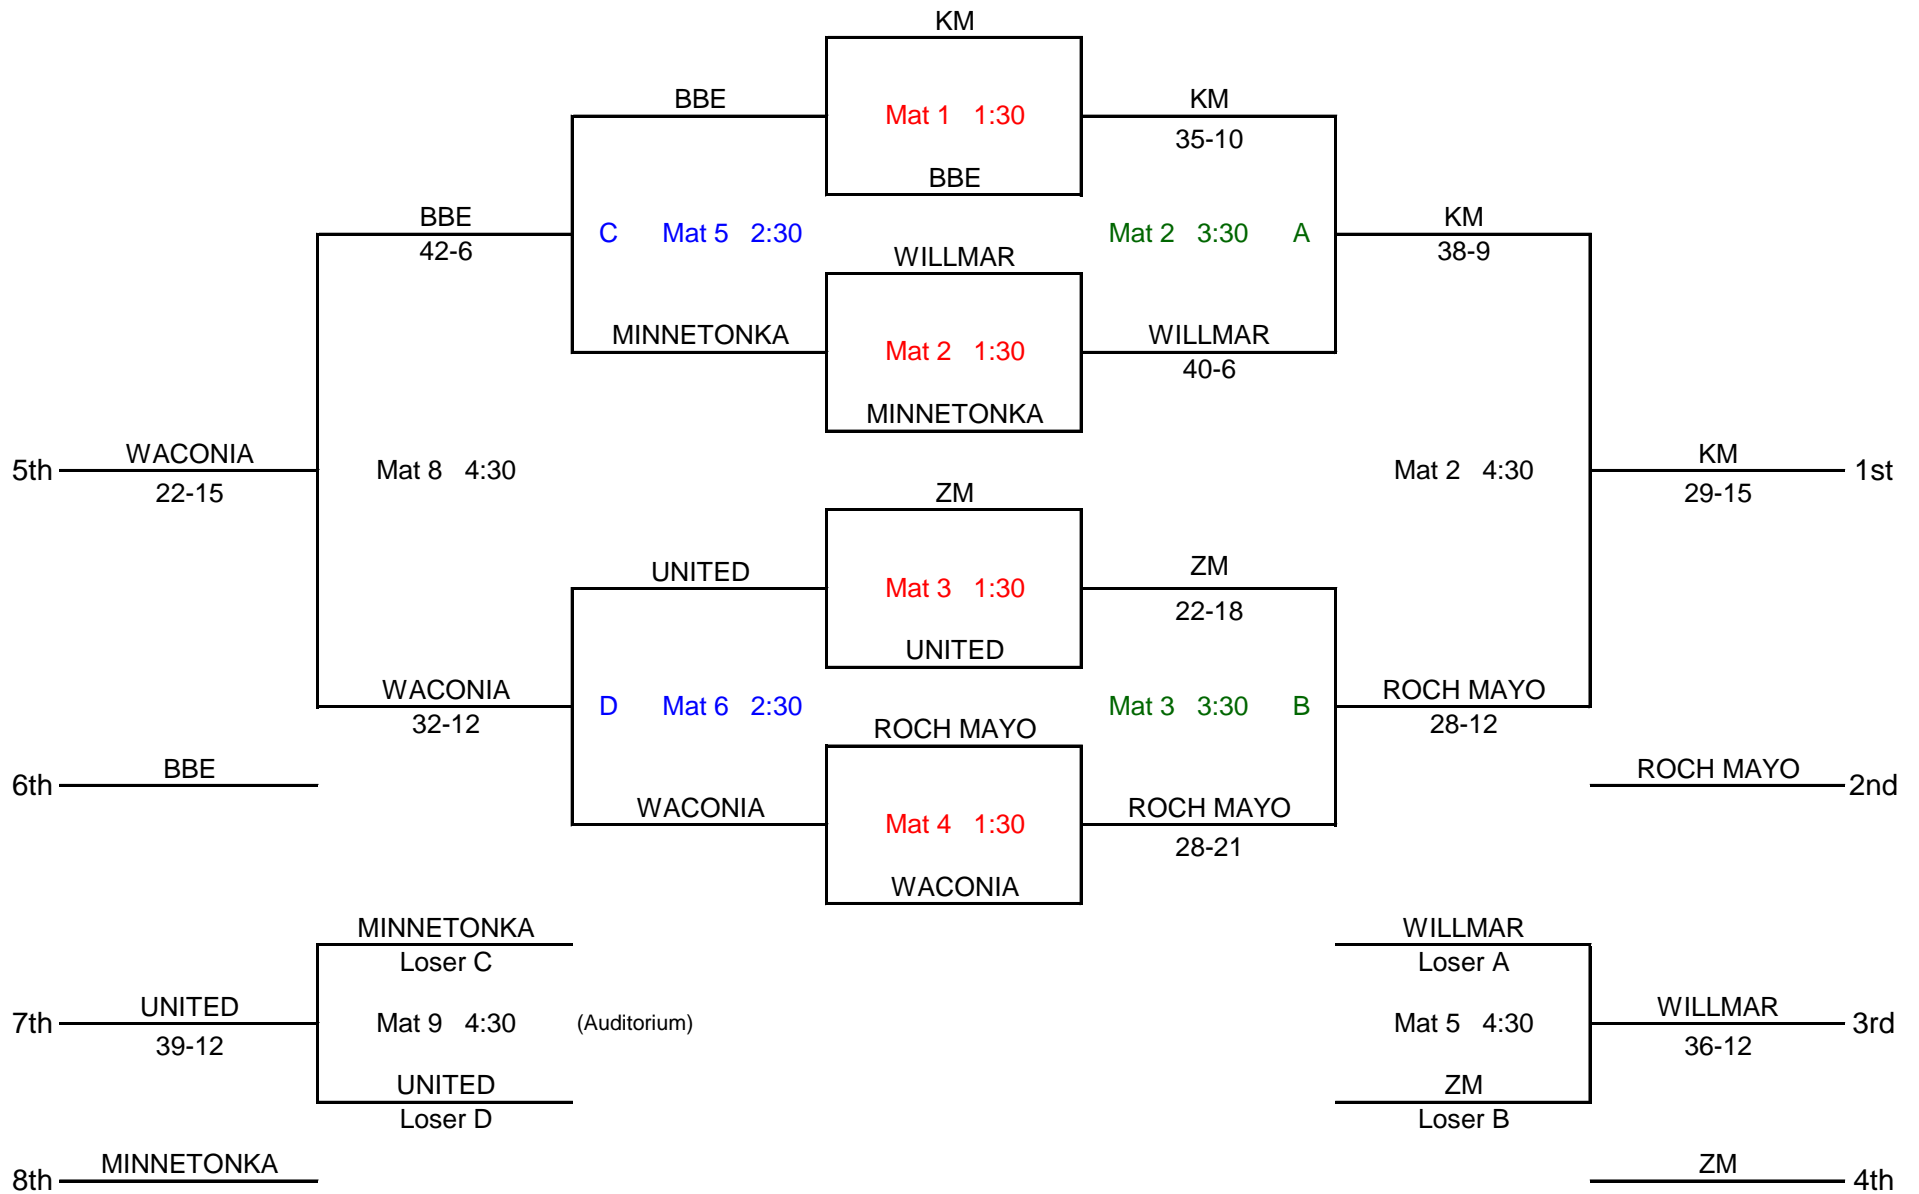

2017 NYWA 7th & 8th Grade Team Bracket A (Thursday)

2017 NYWA 7th & 8th Grade Team Bracket B (Thursday)

2017 NYWA 7th & 8th Grade Team Bracket D (Thursday)

	1:30	2:30	3:30	4:30
MAT 1	KM BBE	NORTHFIELD BIG LAKE	NORTHFIELD WINDOM	WINDOM ACGC
MAT 2	WILLMAR MINNETONKA	ROYALTON WINDOM	KM WILLMAR	KM ROCH MAYO
MAT 3	ZM UNITED	BECKER MINNEWASKA	ZM ROCH MAYO	STMA ANML
MAT 4	ROCH MAYO WACONIA	BLUE EARTH ACGC	BIG LAKE ROYALTON	KW STEWARTVILLE
MAT 5	STMA USC	BBE MINNETONKA	BECKER ACGC	WILLMAR ZM
MAT 6	BUFFALO KW	UNITED WACONIA	STMA KW	NORTHFIELD BECKER
MAT 7	HUTCH/BLH STEWARTVILLE	USC BUFFALO	STEWARTVILLE ANML	BUFFALO BYRON
MAT 8	ANML BYRON	HUTCH/BLH BYRON	MINNEWASKA BLUE EARTH	BBE WACONIA
MAT 9	FOLEY BEMIDJI	BEMIDJI OTC	BEMIDJI BRAINERD	MINNETONKA UNITED
MAT 10	PEM OTC	FOLEY PEM	FOLEY GMLOS	USC HUTCH/BLH
MAT 11	MINNEOTA BRAINERD	BRAINERD LAMR	OTC LAMR	BIG LAKE MINNEWASKA
MAT 12	LAMR GMLOS	MINNEOTA GMLOS	PEM MINNEOTA	ROYALTON BLUE EARTH