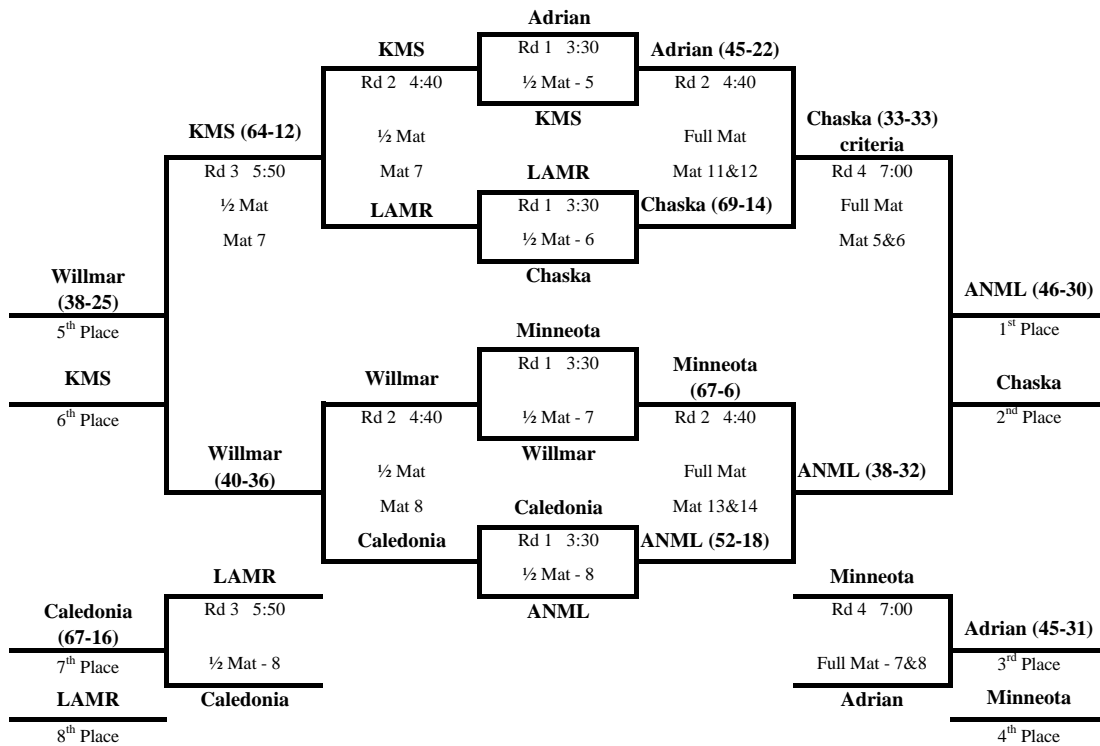

Bracket A (K-6 Teams)

Bracket B (K-6 Teams)

Bracket C (K-6 Teams)

Bracket D (K-6 Teams)

K-6 Championship Pools (Sunday Competition)