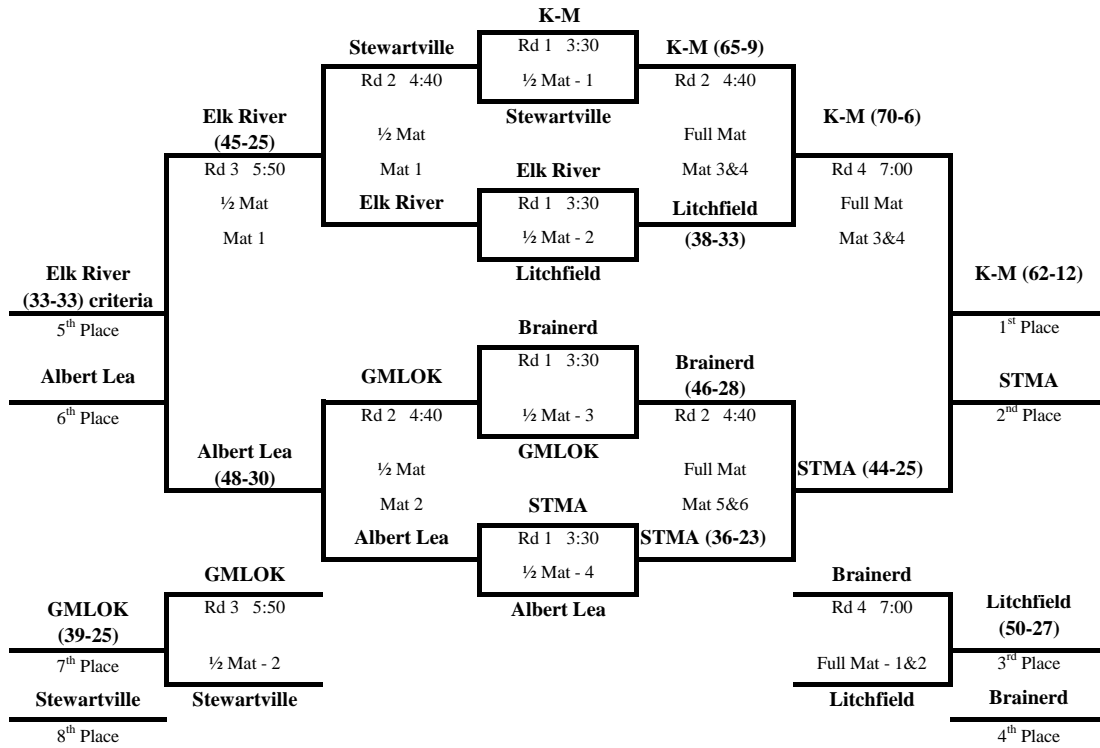

Bracket A (K-6 Teams)

Bracket B (K-6 Teams)

Bracket C (K-6 Teams)

Bracket D (K-6 Teams)

K-6 Championship Pools (Sunday Competition)