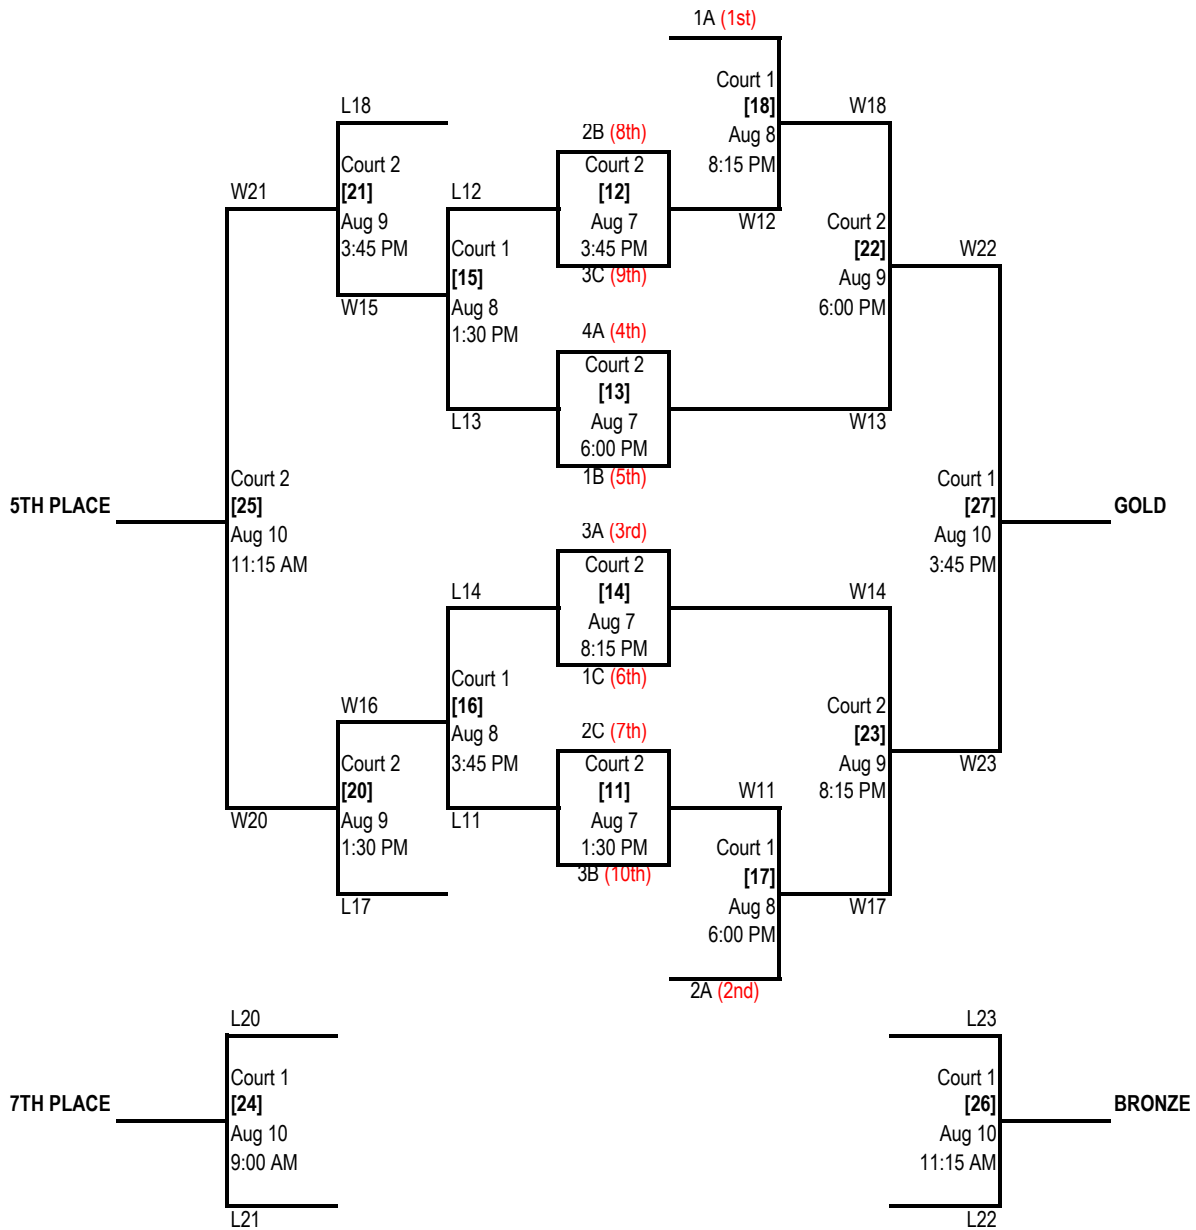

2019 15U WOMEN'S NATIONAL CHAMPIONSHIPS

AUGUST 5 - 10, 2019 | VICTORIA, BC

15U WOMEN'S		
POOL A	POOL B	POOL C
1 - BC	5 - NS	6 - NB
2 - ON	8 - MB	7 - AB
3 - QC	10 - PE	9 - NL
4 - SK		

SEEDING GAMES ARE PLAYED WITHIN 3 POOLS				
GAME #	DATE	TIME	LOCATION	POOL A
[3]	Aug 5	1:30 PM	Court 2	1 vs 4
[4]	Aug 5	3:45 PM	Court 2	2 vs 3
[7]	Aug 6	9:00 AM	Court 1	W3 vs W4
[8]	Aug 6	11:15 AM	Court 1	L4 vs L3
GAME #	DATE	TIME	LOCATION	POOL B
[2]	Aug 5	11:15 AM	Court 2	10 vs 5
[6]	Aug 5	8:15 PM	Court 2	8 vs 10
[10]	Aug 6	3:45 PM	Court 1	5 vs 8
GAME #	DATE	TIME	LOCATION	POOL C
[1]	Aug 5	9:00 AM	Court 2	9 vs 6
[5]	Aug 5	6:00 PM	Court 2	7 vs 9
[9]	Aug 6	1:30 PM	Court 1	6 vs 7

ALL 10 TEAMS ARE RE-RANKED AND MOVE INTO THE PLAYOFF ROUND

TEAMS ELIMINATED FROM PLAYOFF ROUND PLAY ONE GAME FOR PLACING

GAME #	DATE	TIME	LOCATION	TEAMS
[19]	Aug 9	11:15 AM	Court 2	L15 vs L16