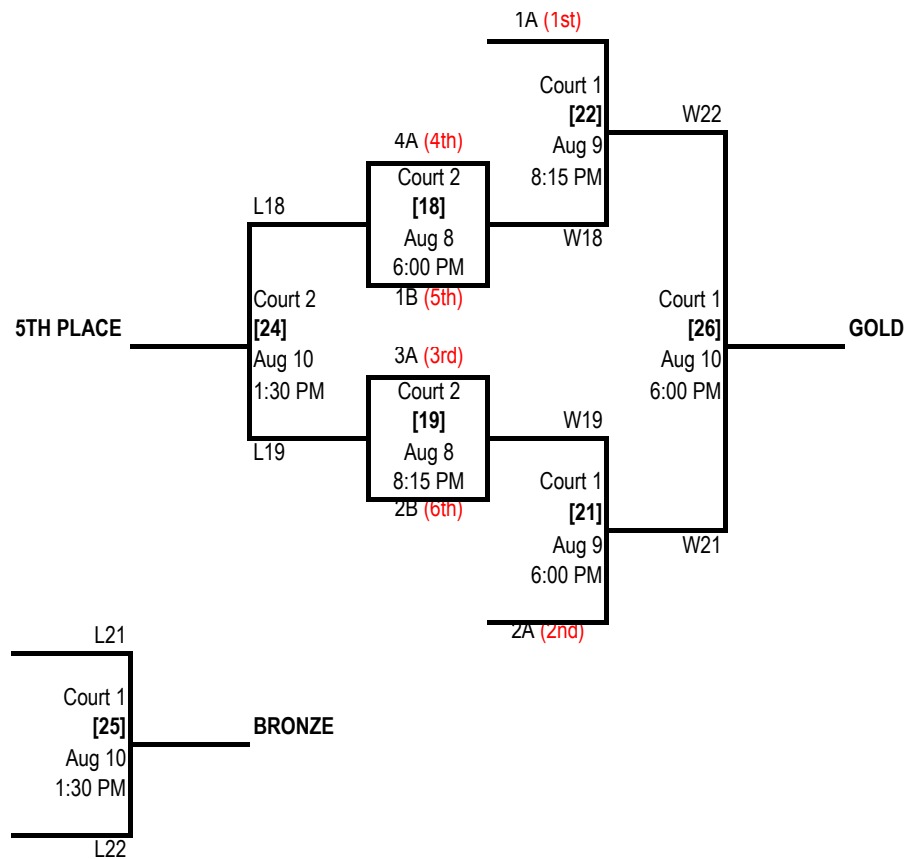

2019 17U WOMEN'S NATIONAL CHAMPIONSHIP

AUGUST 5 - 10, 2019 | VICTORIA, BC

17U WOMEN'S	
POOL A	POOL B
1 - ON	5 - MB
2 - QC	6 - SK
3 - BC	7 - NS
4 - AB	8 - NB
	9 - NL

SEEDING GAMES ARE PLAYED WITHIN 2 POOLS				
GAME #	DATE	TIME	LOCATION	POOL A
[3]	Aug 5	1:30 PM	Court 1	1 vs 4
[4]	Aug 5	3:45 PM	Court 1	2 vs 3
[7]	Aug 6	9:00 AM	Court 2	4 vs 2
[8]	Aug 6	11:15 AM	Court 2	3 vs 1
[13]	Aug 7	1:30 PM	Court 1	1 vs 2
[14]	Aug 7	3:45 PM	Court 1	3 vs 4
GAME #	DATE	TIME	LOCATION	POOL B
[1]	Aug 5	9:00 AM	Court 1	7 vs 8
[2]	Aug 5	11:15 AM	Court 1	9 vs 6
[5]	Aug 5	6:00 PM	Court 1	8 vs 5
[6]	Aug 5	8:15 PM	Court 1	9 vs 7
[9]	Aug 6	1:30 PM	Court 2	5 vs 6
[10]	Aug 6	3:45 PM	Court 2	8 vs 9
[11]	Aug 7	9:00 AM	Court 1	6 vs 7
[12]	Aug 7	11:15 AM	Court 1	5 vs 9
[15]	Aug 7	6:00 PM	Court 1	6 vs 8
[16]	Aug 7	8:15 PM	Court 1	7 vs 5

TOP 6 TEAMS MOVE INTO A SINGLE ELIMINATION CONSOLATION

BOTTOM 3 TEAMS PLAY A ROUND ROBIN FOR PLACING

GAME #	DATE	TIME	LOCATION	TEAMS
[17]	Aug 8	3:45 PM	Court 2	4B vs 5B
[20]	Aug 9	3:45 PM	Court 1	5B vs 3B
[23]	Aug 10	9:00 AM	Court 2	3B vs 4B