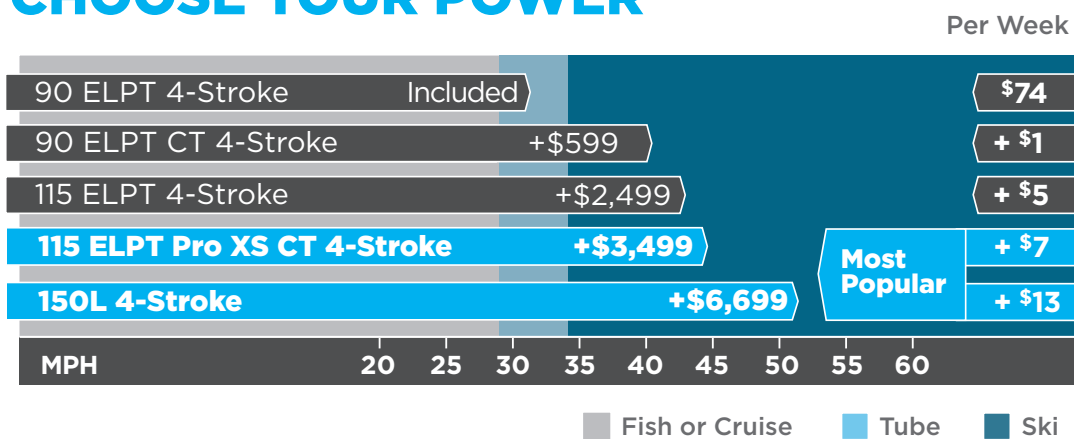

PREMIUM PACKAGE

Full stand-up all-weather top	\$1,999
Bow cushions with contoured backrests	\$1,145
MotorGuide W55 54" Wireless trolling motor	\$949
Bluetooth AM/FM stereo with MP3 port and 2 speakers	\$789
Space-saving trailer swing tongue	\$399
Tilt-steering	\$399
Swim platform with fold down step	\$349
Humminbird PiranhaMAX colour fish/depth finder	\$299
EZ-Load trailer guides	\$249
Driver's seat slider	\$179
Big wheel backsaver jack and dolly	\$119
12 volt power outlet	\$119
MotorGuide handheld wireless remote key FOB	\$96
Legend Quick-Latch tie downs	\$49

TOTAL VALUE
\$7,139

FOR A LIMITED TIME IT'S ALL YOURS FOR

FREE

CHOOSE YOUR POWER

SPECIFICATIONS

Centerline Length	18'6"
Beam	94"
Maximum Horsepower	150
Package Length	20'9"
Towing Weight (lbs)	2880
Gas Tank	35 US gal/132 L