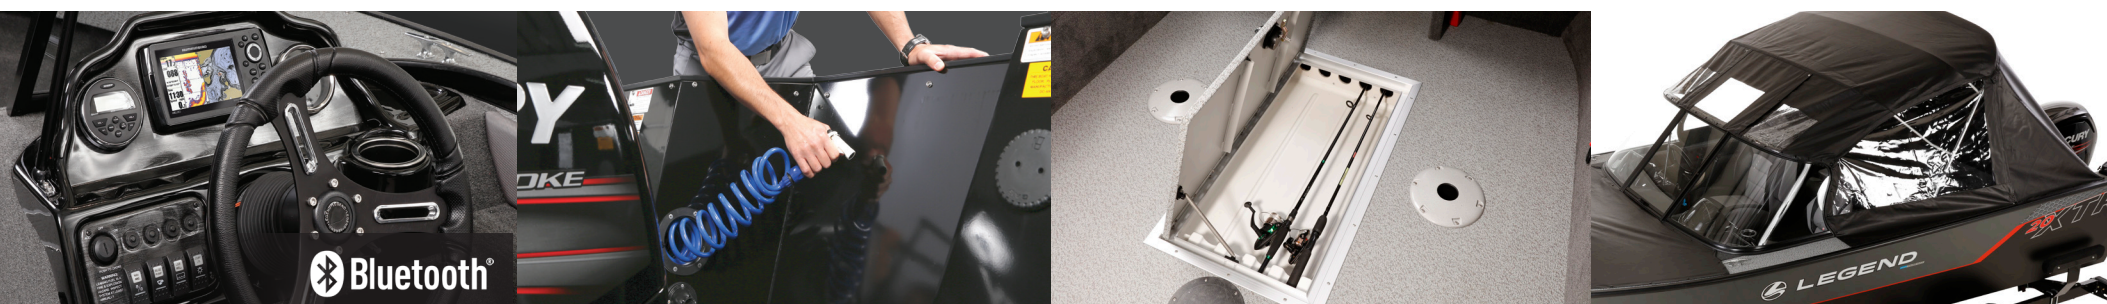

100 Gauge
Perfect Flex Aluminum

All Welded
Aluminum Hull

Leakproof + 6 Year
For Life Warranty WOWranty

MERCURY
GO BOLDLY.

LEGEND
BOATS

*Licenses, and taxes are extra on all prices. Delivery is available at an additional cost. Payments are calculated with licenses, bank registration charges, and taxes as your downpayment at 6.49% over 780 weeks for amounts $10,000 and higher, 8.99% over 364 weeks for amounts lower than $10,000 (at time of printing). All financing is OAC. Payments will vary by province. Premium Packages are model specific and are only available with the purchase of a boat package. Prices, rates and specifications are subject to change or error. Pictures may show options. Ask for complete details.