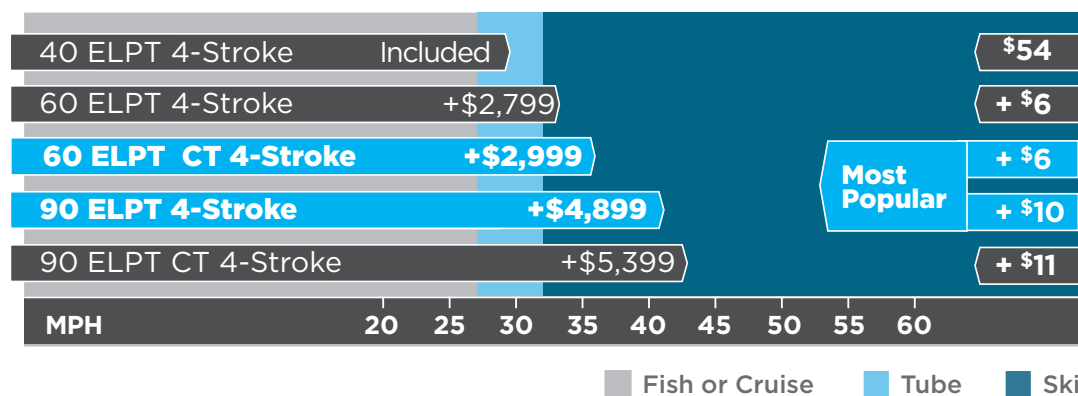

CHOOSE YOUR POWER

Per Week

SPECIFICATIONS

Centerline Length	16'6"
Beam	82"
Maximum Horsepower	90
Package Length	18'4"
Towing Weight (lbs)	2031
Gas Tank	11 US gal/42 L