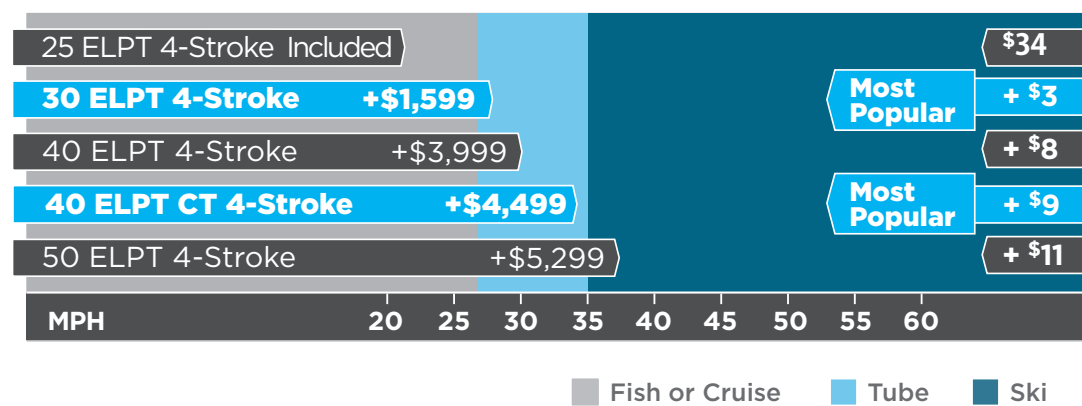

CHOOSE YOUR POWER

Per Week

SPECIFICATIONS

	Centerline Length	15'1"
	Beam	76"
	Maximum Horsepower	50
	Package Length	17'1"
	Towing Weight (lbs)	1450
	Gas Tank	Portable