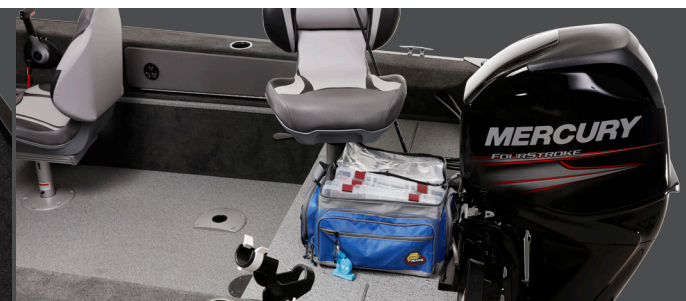

TOTAL VALUE
\$3,476

FOR A LIMITED TIME IT'S ALL YOURS FOR

FREE

CHOOSE YOUR POWER

Per Week

SPECIFICATIONS

Centerline Length	16'6"
Beam	82"
Maximum Horsepower	90
Package Length	18'4"
Towing Weight (lbs)	2031
Gas Tank	11 US gal/42 L