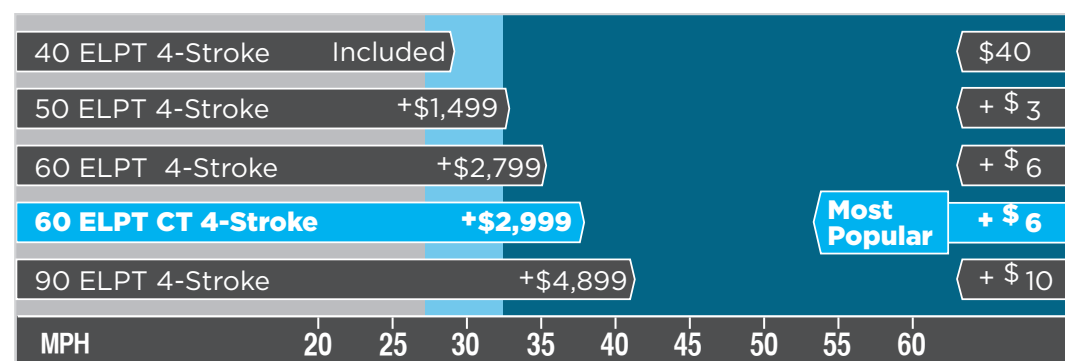

CHOOSE YOUR POWER

Per Week

SPECIFICATIONS

Centerline Length	16'6"
Beam	82"
Maximum Horsepower	90
Package Length	18'4"
Towing Weight (lbs)	1690
Gas Tank	Portable