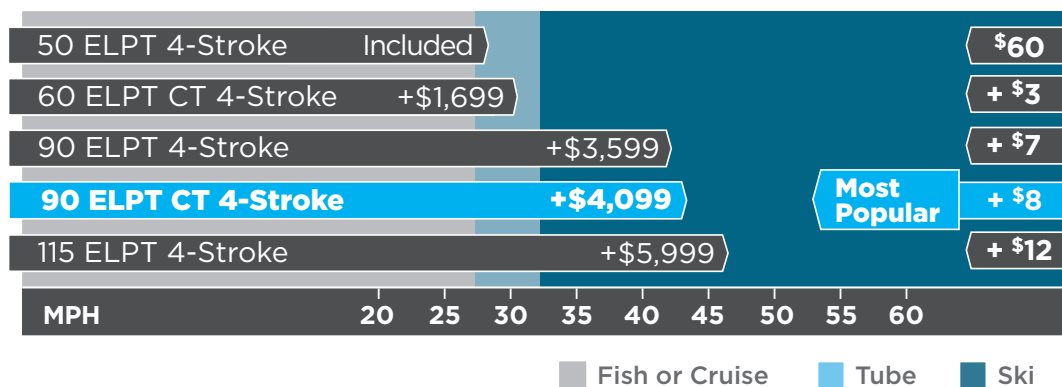

CHOOSE YOUR POWER

Per Week

SPECIFICATIONS

Centerline Length	16'7"
Beam	90"
Maximum Horsepower	115
Package Length	19'9"
Towing Weight (lbs)	2510
Gas Tank	25 US gal/95 L