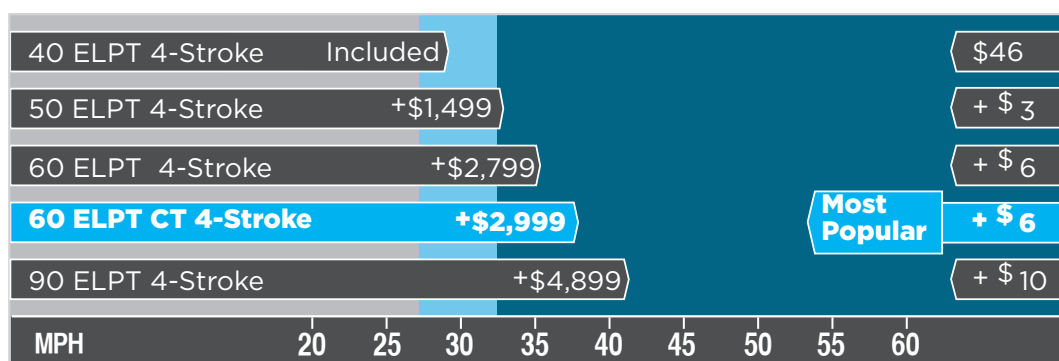

CHOOSE YOUR POWER

Per Week

SPECIFICATIONS

Centerline Length	16'6"
Beam	82"
Maximum Horsepower	90
Package Length	18'4"
Towing Weight (lbs)	1900
Gas Tank	Portable