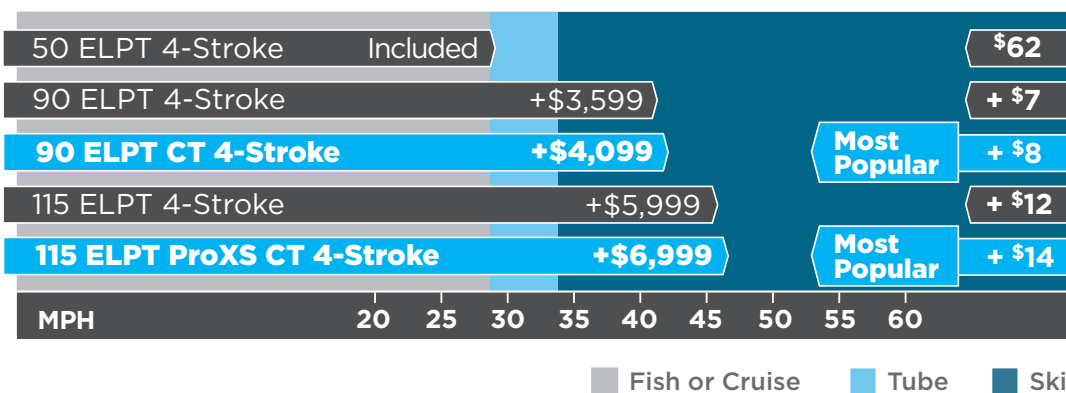

CHOOSE YOUR POWER

Per Week

SPECIFICATIONS

Centerline Length	17'6"
Beam	90"
Maximum Horsepower	150
Package Length	19'9"
Towing Weight (lbs)	2492
Gas Tank	25 US gal/95 L