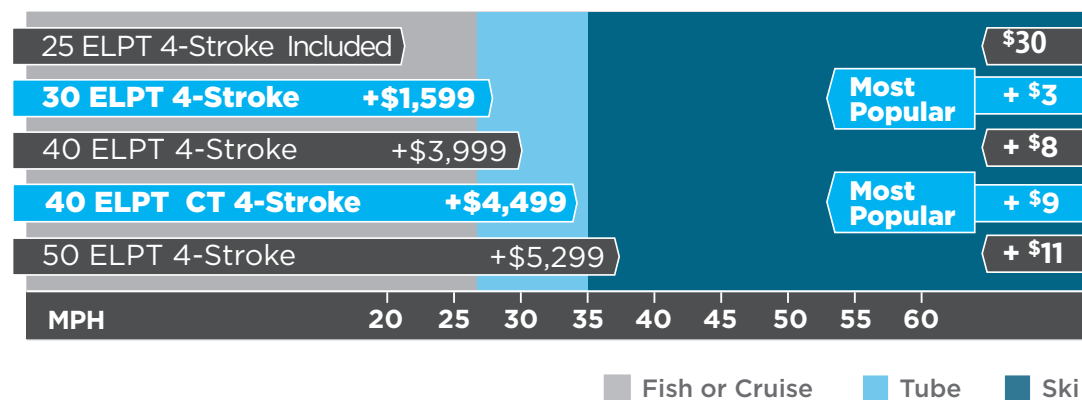

CHOOSE YOUR POWER

Per Week

SPECIFICATIONS

	Centerline Length	15'1"
	Beam	76"
	Maximum Horsepower	50
	Package Length	17'1"
	Towing Weight (lbs)	1420
	Gas Tank	Portable