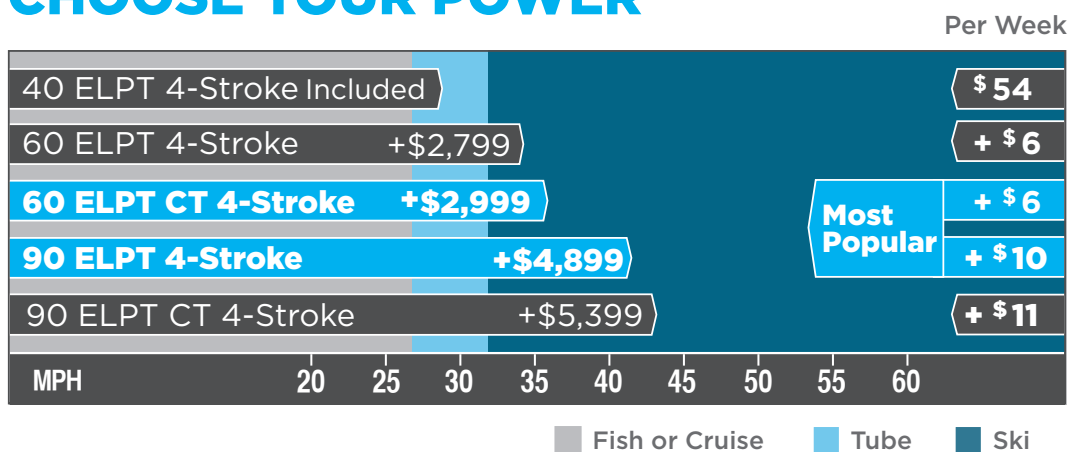

TOTAL VALUE
\$6,893

FOR A LIMITED TIME IT'S ALL YOURS FOR

FREE

CHOOSE YOUR POWER

SPECIFICATIONS

Centerline Length	16'6"
Beam	82"
Maximum Horsepower	90
Package Length	18'4"
Towing Weight (lbs)	2190
Gas Tank	11 US gal/42 L