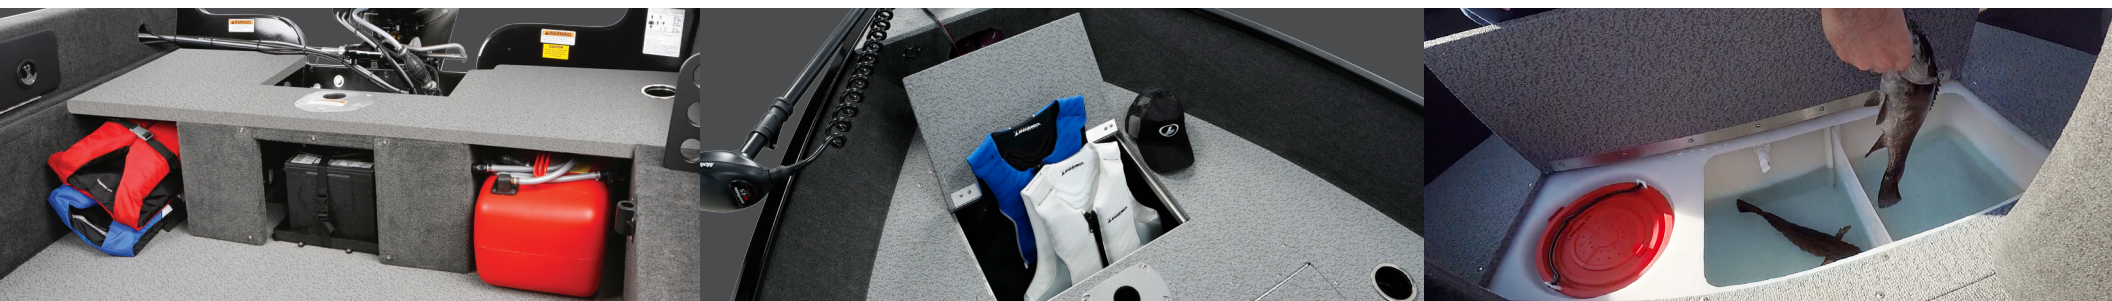

TOTAL VALUE
\$2,089

FOR A LIMITED TIME IT'S ALL YOURS FOR

FREE

CHOOSE YOUR POWER

Per Week

SPECIFICATIONS

Centerline Length	16'6"
Beam	82"
Maximum Horsepower	60
Package Length	18'4"
Towing Weight (lbs)	1580
Gas Tank	Portable