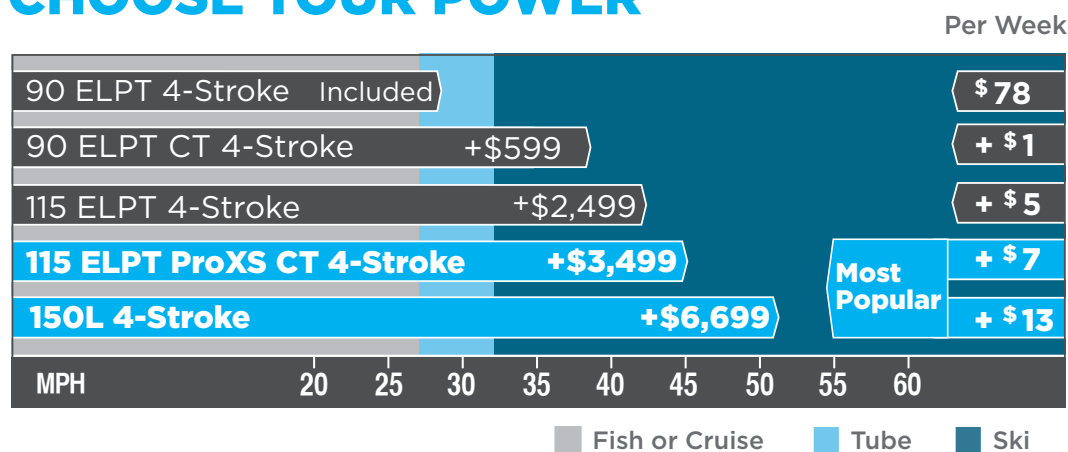

PREMIUM PACKAGE

Full stand-up all-weather top	\$1,999
Deluxe reclining Ergomax Captain's Chair with headrest	\$1,299
Bow cushions with contoured backrests	\$1,145
Bluetooth AM/FM stereo with MP3 port and 2 speakers	\$789
Removable Solid Brushed Aluminum Ski Pylon with integrated mount	\$699
Interior LED ambient lighting and interior courtesy lights	\$499
Space-saving trailer swing tongue	\$399
Tilt Steering	\$399
Swim platform with fold down step	\$349
Built-in Humminbird PiranhaMAX colour fish/depth finder	\$299
EZ-Load trailer guides	\$249
Driver's seat slider	\$179
Big wheel backsaver jack and dolly	\$119
12 volt power outlet	\$119
Legend Quick Latch tie downs	\$49

TOTAL VALUE
\$8,591

FOR A LIMITED TIME IT'S ALL YOURS FOR

FREE

CHOOSE YOUR POWER

SPECIFICATIONS

Centerline Length	19'6"
Beam	97"
Maximum Horsepower	175
Package Length	21'1"
Towing Weight (lbs)	2980
Gas Tank	35 US gal/132 L