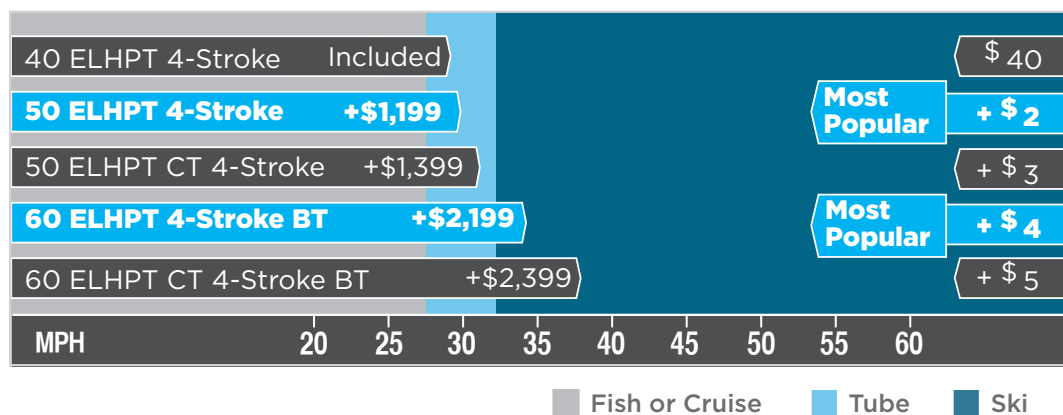

PREMIUM PACKAGE

MotorGuide W45 48" Wireless trolling motor	\$799
Space-saving trailer swing tongue	\$399
Humminbird PiranhaMAX colour fish/depth finder installed	\$299
EZ-Load trailer guides	\$249
Big wheel backsaver jack and dolly	\$119
MotorGuide handheld wireless remote key FOB	\$96
2 deluxe rod holders	\$79
Legend Quick Latch tie downs	\$49

TOTAL VALUE
\$2,089

FOR A LIMITED TIME IT'S ALL YOURS FOR

FREE

CHOOSE YOUR POWER

Per Week

SPECIFICATIONS

Centerline Length	16'6"
Beam	82"
Maximum Horsepower	60
Package Length	18'4"
Towing Weight (lbs)	1580
Gas Tank	Portable