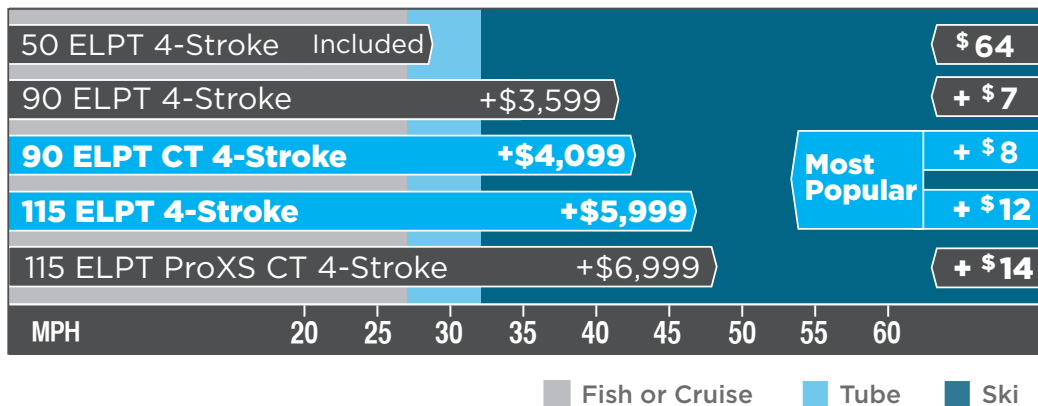

TOTAL VALUE \$7,292

FOR A LIMITED TIME IT'S ALL YOURS FOR

FREE

CHOOSE YOUR POWER

Per Week

SPECIFICATIONS

Centerline Length	17'6"
Beam	90"
Maximum Horsepower	150
Package Length	19'9"
Towing Weight (lbs)	2480
Gas Tank	25 US gal/95 L