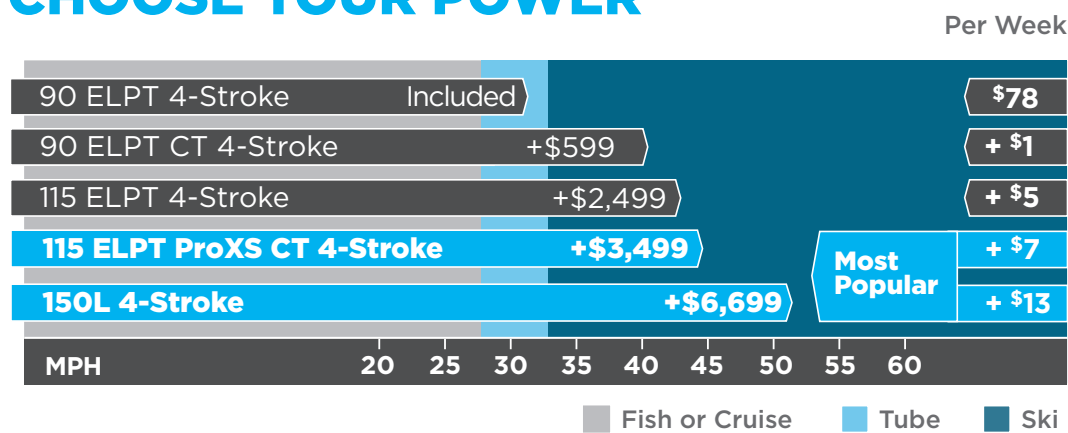

CHOOSE YOUR POWER

SPECIFICATIONS

Centerline Length	19'6"
Beam	97"
Maximum Horsepower	175
Package Length	21'1"
Towing Weight (lbs)	2950
Gas Tank	35 US gal/132 L