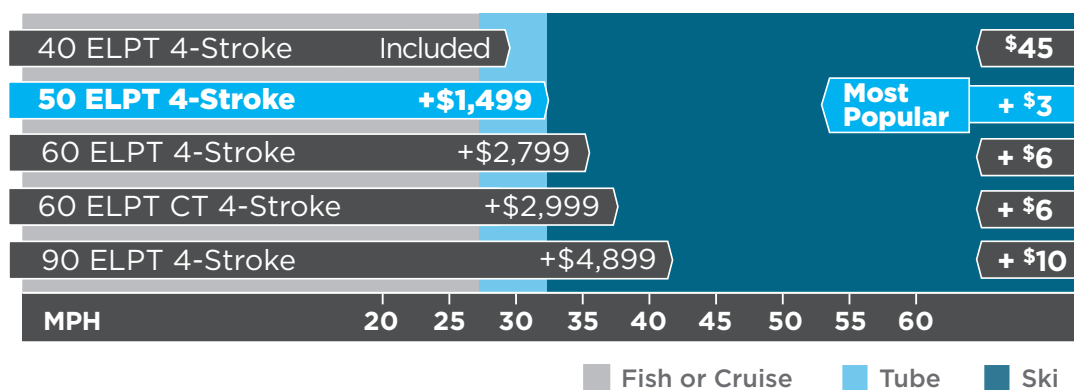

CHOOSE YOUR POWER

Per Week

SPECIFICATIONS

Centerline Length	16'6"
Beam	82"
Maximum Horsepower	90
Package Length	18'4"
Towing Weight (lbs)	2031
Gas Tank	11 US gal/42 L