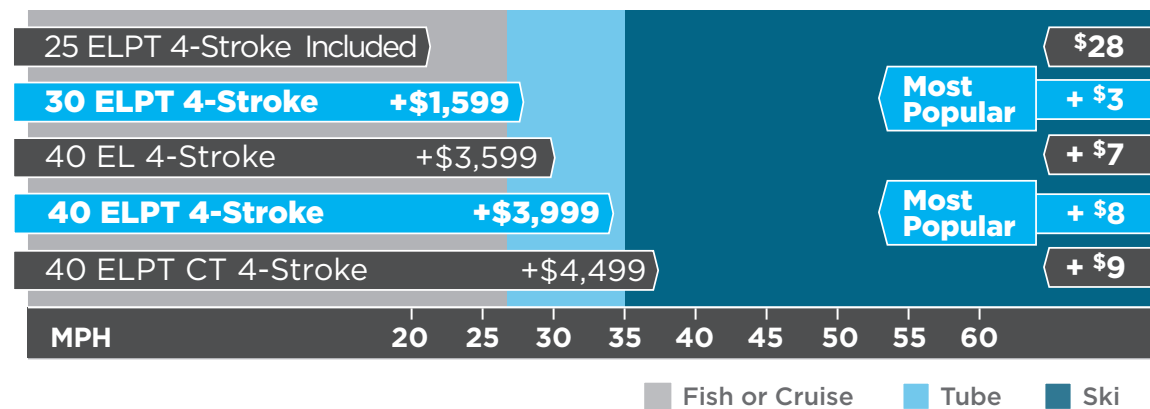

CHOOSE YOUR POWER

Per Week

SPECIFICATIONS

Centerline Length	16'2"
Beam	68"
Maximum Horsepower	40
Package Length	18'1"
Towing Weight (lbs)	1390
Gas Tank	Portable