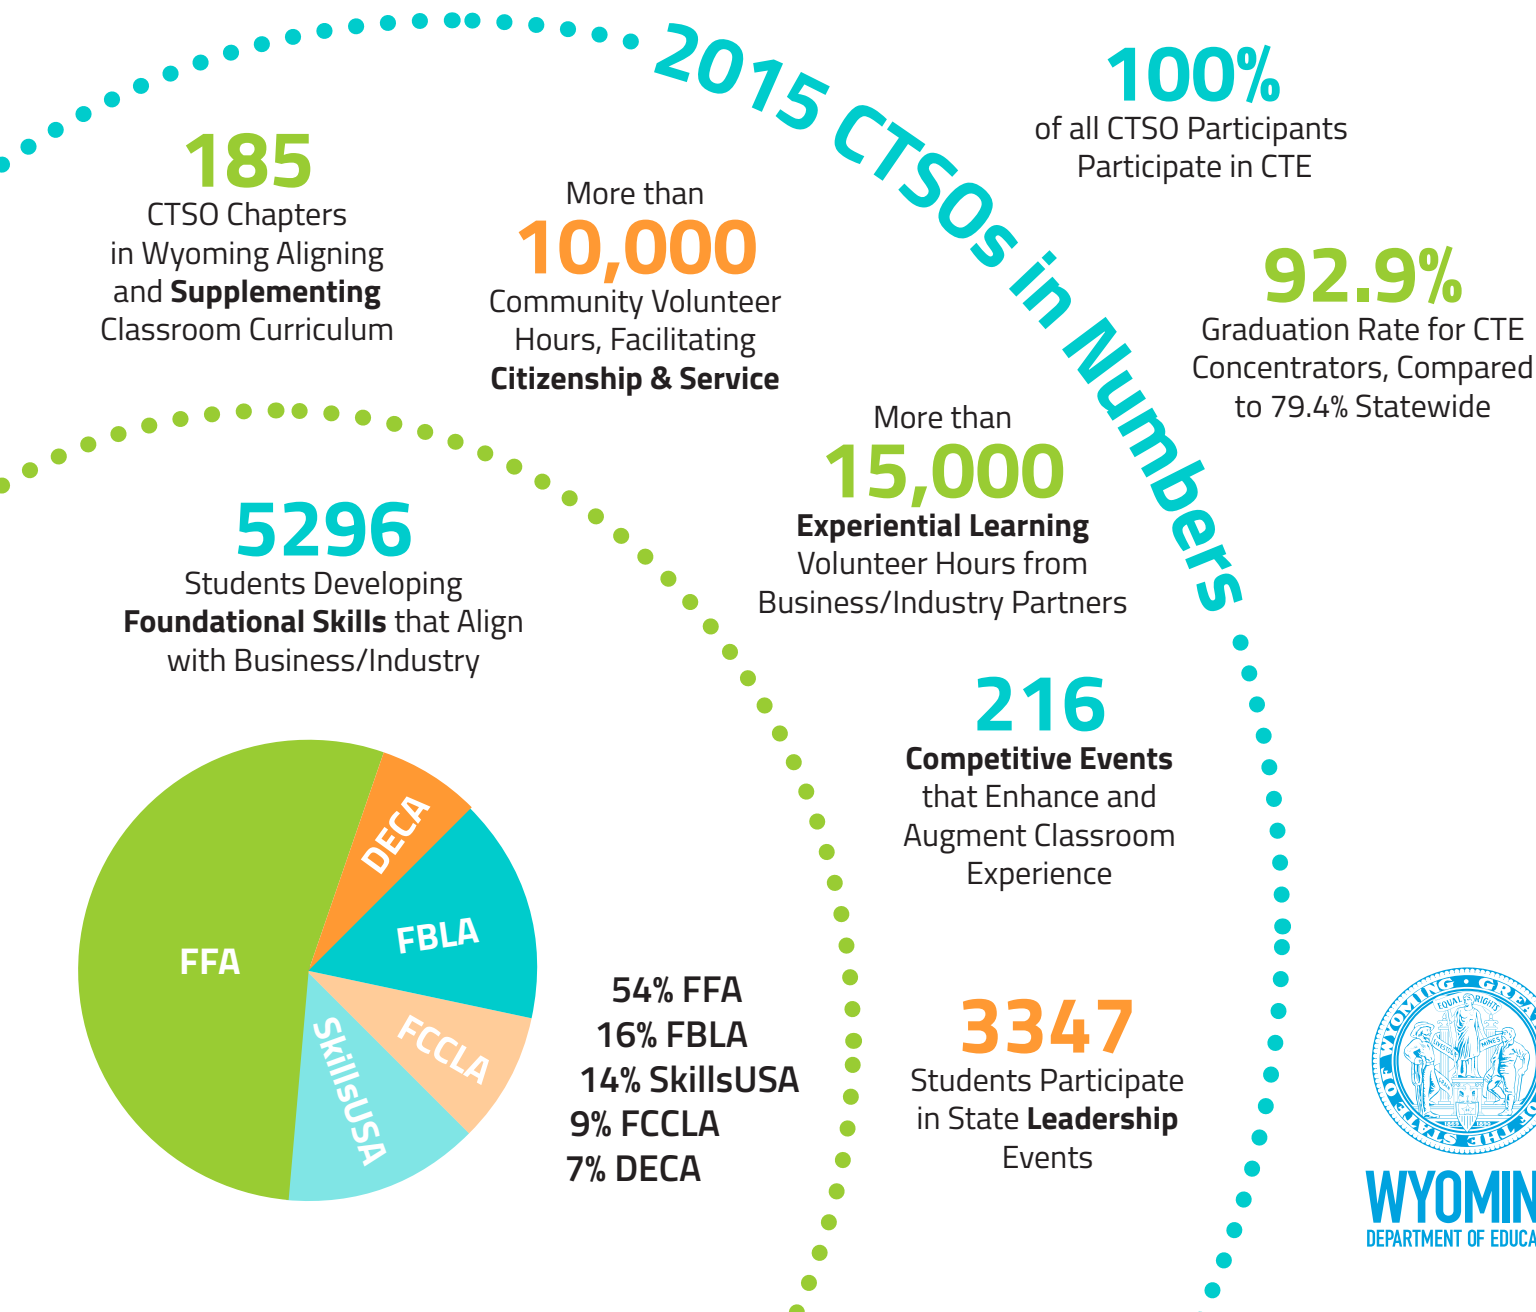

5 ORGANIZATIONS, 1 MISSION

Connecting Classrooms with Careers

Career and Technical Student Organizations (CTSOs) are an integral partner in Career Technical Education (CTE) programs throughout the state. Wyoming's five CTSOs are FFA, FBLA, DECA, FCCLA and SkillsUSA.

Wyoming Department of Education supported CTSOs:

- Provide Experiential Learning
- Offer Meaningful Competitive Events & Leadership Conferences
- Facilitate Citizenship & Service
- Develop Foundational Skills Aligned with Business/Industry Needs