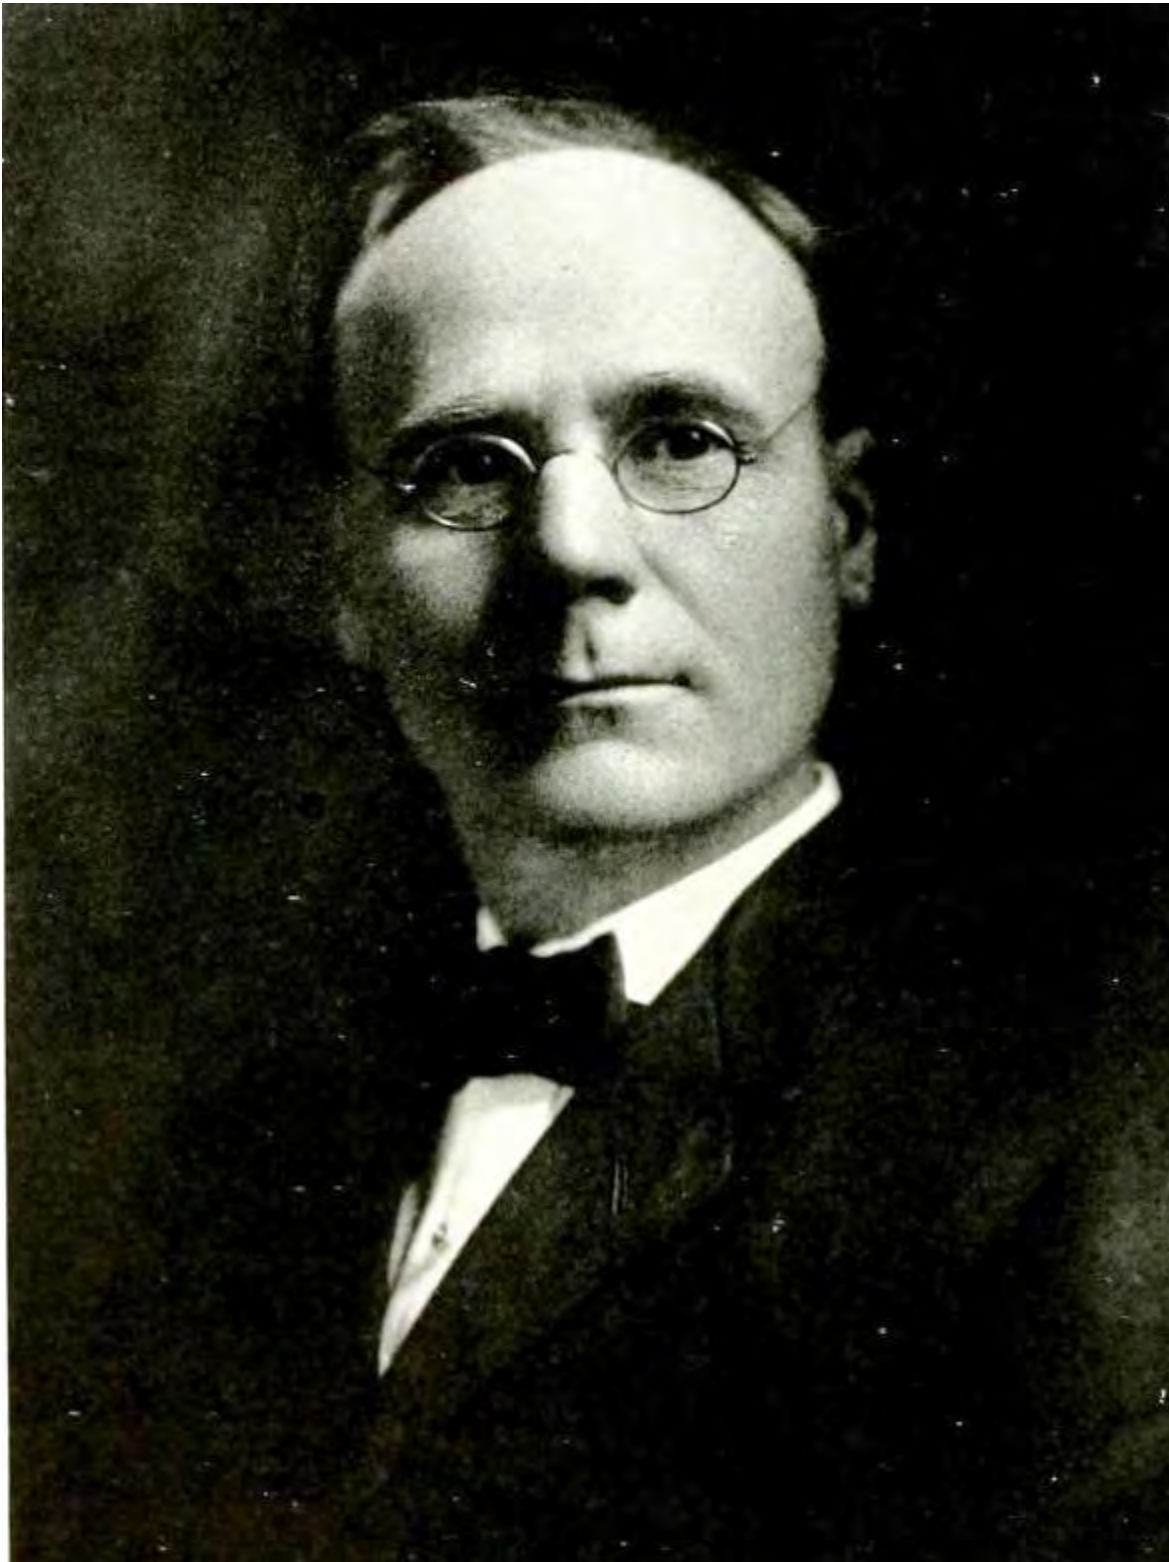

[Back to top ↑](#)

1 [Charles Edward Brewer](#)