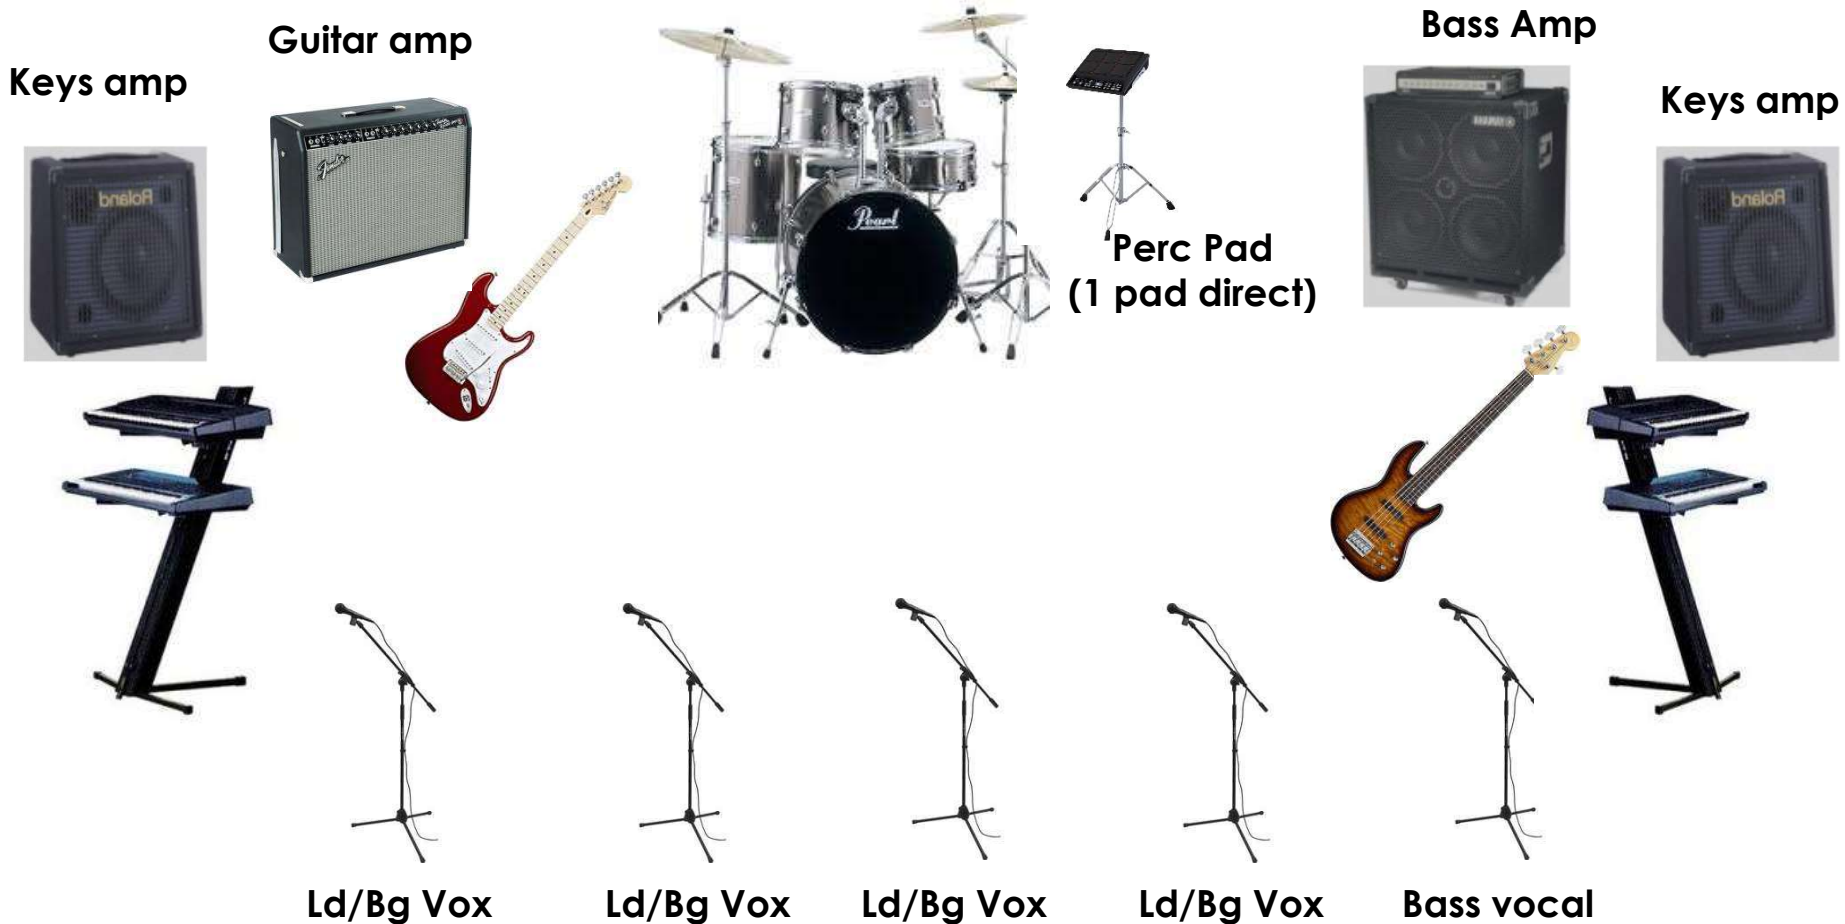

# guilty pleasures

**NOTE:** Each kb player is bringing 2 kbs and an amp to plug in both kbs.  
Drummer is using one pad that needs to run direct.