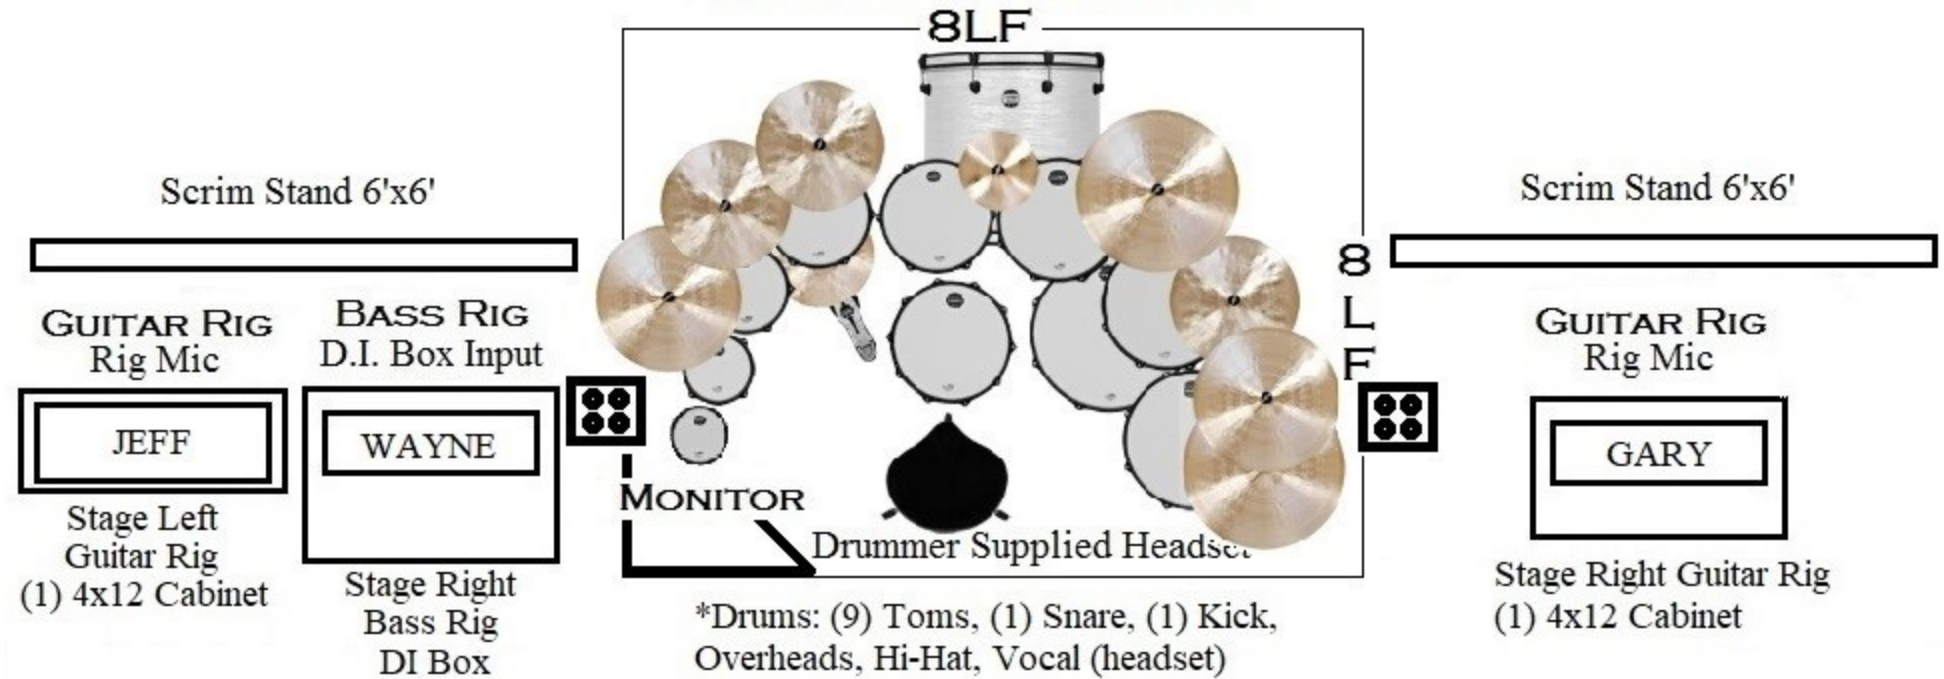

Maiden Immortal Stage Plot
 Contact Information: Gary Humphrey
 850-393-0127
 garyhumphreyacs@yahoo.com
 www.facebook.com/MaidenImmortal
 [Based on 21'w x 20'd Stage deck]

VENUE SUPPLIED DRUM RISER

Legend: X = vocal [quad box power symbol] = quad box power 120V