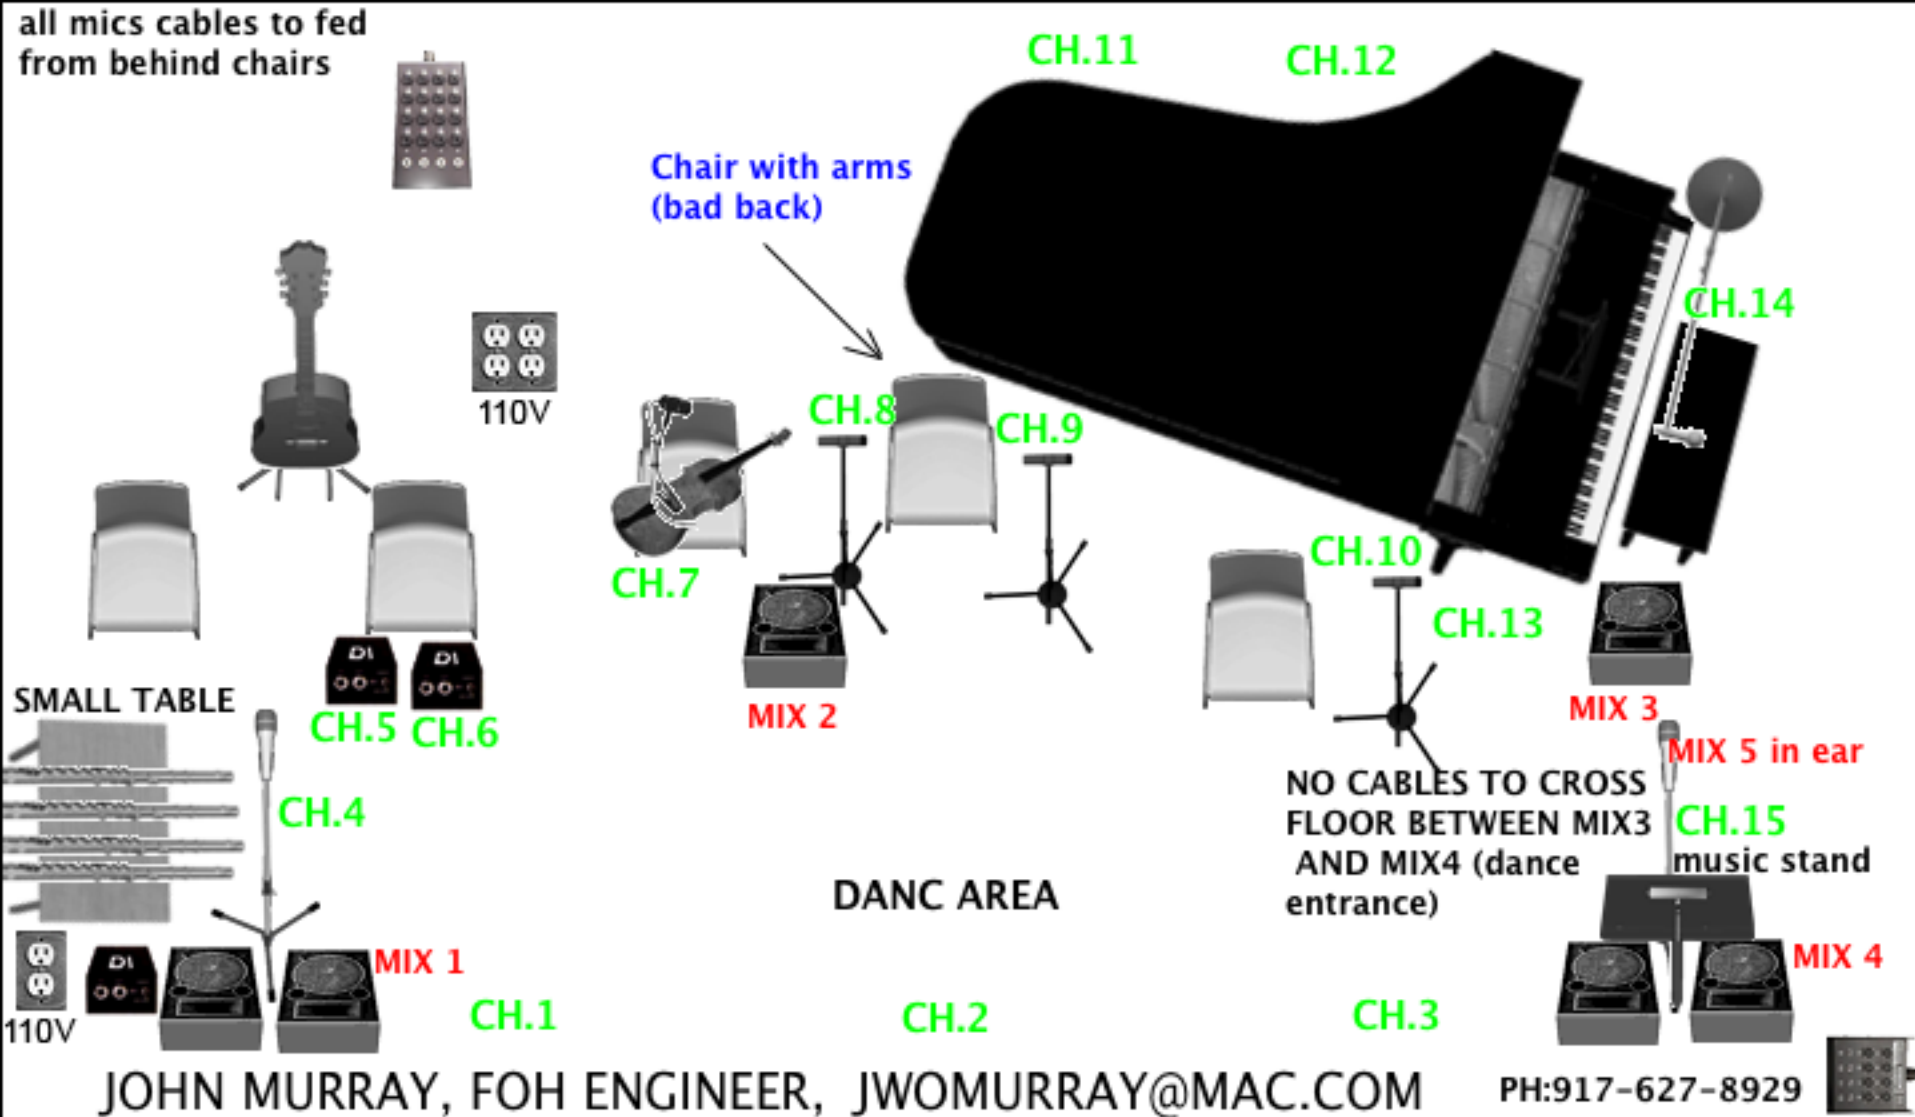

all mics cables to be fed from behind chairs

- 1.DANCE MIC PCC 160
- 2.DANCE MIC PCC 160
- 3.DANCE MIC PCC 160
- 4.FLUTE SM58 DI
- 5.GUITAR DI
- 6.GUITAR DI
- 7.FIDDLE DPA MIC
- 8.ACCORDION HI SM81
- 9.ACCORDION LOW SM81
- 10.BODHRAN KM84

- 11.PIANO LOW 414
 - 12.PIANO HI 414
 - 13.FIDDLE 2 DPA MIC
 - 14.PIANO VOC SM87
 - 15.LEAD VOC KMS105
- I CARRY ALL MICS AND DI's.

PIANO NOTE.
IF NO PIANO PLEASE
SUPPLY A WEIGHED 88
KEY, KEYBOARD WITH
TWO DI'S.

MIXING DESK
M7CL, LS9.
If analogue, at least 24
ch with 8auxs as i Y
channels for monitors (i
carry all Y cables) 7
31band EQ's 2 EFX
units, 8 ch's of Comps