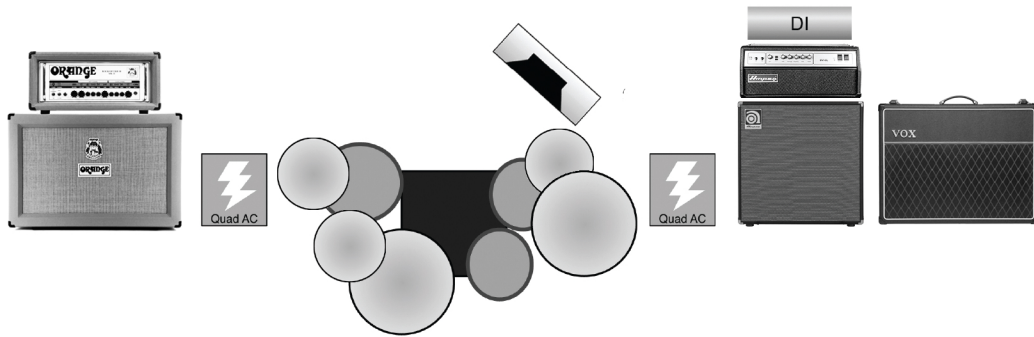

# SMASH FASHION

## BACKLINE SPECS:

Drums (upstage center):  
Tama Star Classic 4 Piece Kit  
1 Hi Hat  
1 Ride  
3 Crash

Bass (stage left center) :  
Ampeg SVT Classic / AV 300W Head  
Ampeg 4X10 AV Cabinet

Guitar (stage left):  
Vox AC30 Combo

Guitar (stage right):  
Orange 50w Rockerverb head  
Orange 2X12 Cabinet

## INPUTS:

Mics:  
3 Vocal  
2 Guitar  
1 Bass

D.I.:  
1 Bass