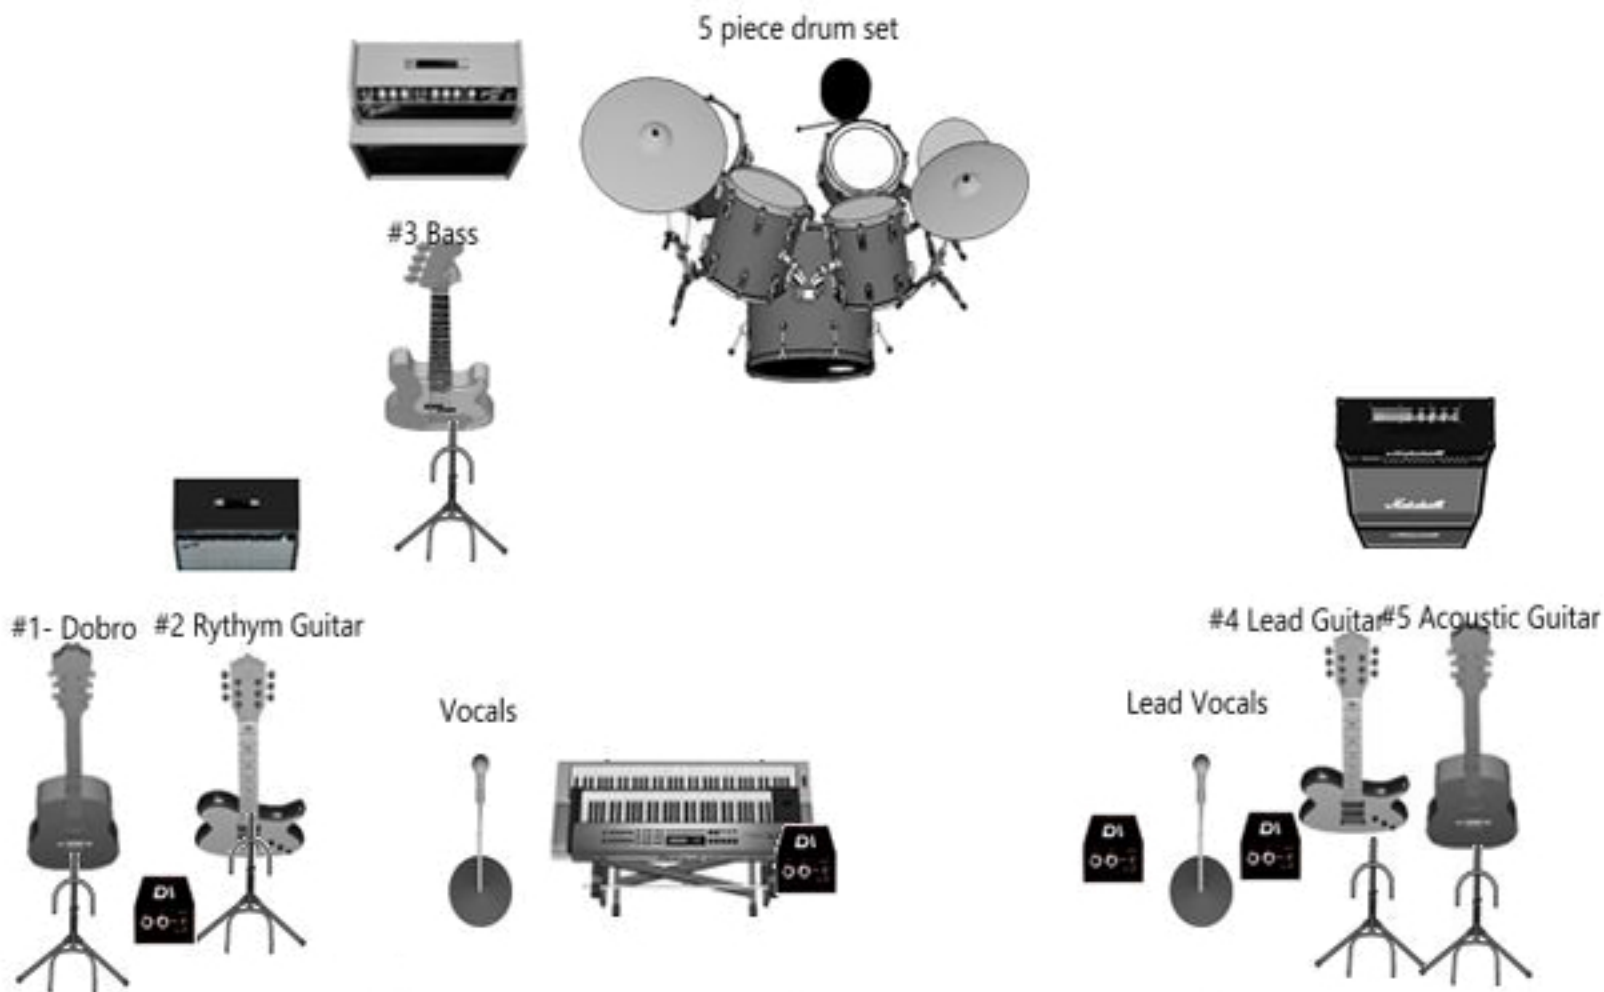

## STAGE PLOT AND EQUIPMENT LIST

Steve Combs	Chris Combs	Jason Akers	Thomas Chaney
<p>Gibson Les Paul custom guitar, Schecter diamond series guitar, Marshall mode 4 half stack amplifier, Skb pedal board with boss tremblo pedal, Ibanez tubescreamer, T.C. Helicon tuner and vocal harmonizer. Ernie ball volume pedal and Sennheiser wireless.</p>	<p>Fender Stratocaster guitar, Fender Champion amplifier, Boss looping pedal, TC Helicon boost pedal. Galveston dobro and Yamaha MM6 keyboard with Ulitmate stand.</p>	<p>Fender Percussion bass and Fender Rumble 100 bass amplifier.</p>	<p>4 piece DW collectors series drums, Zildjian cymbals, and Kat drum module.</p>