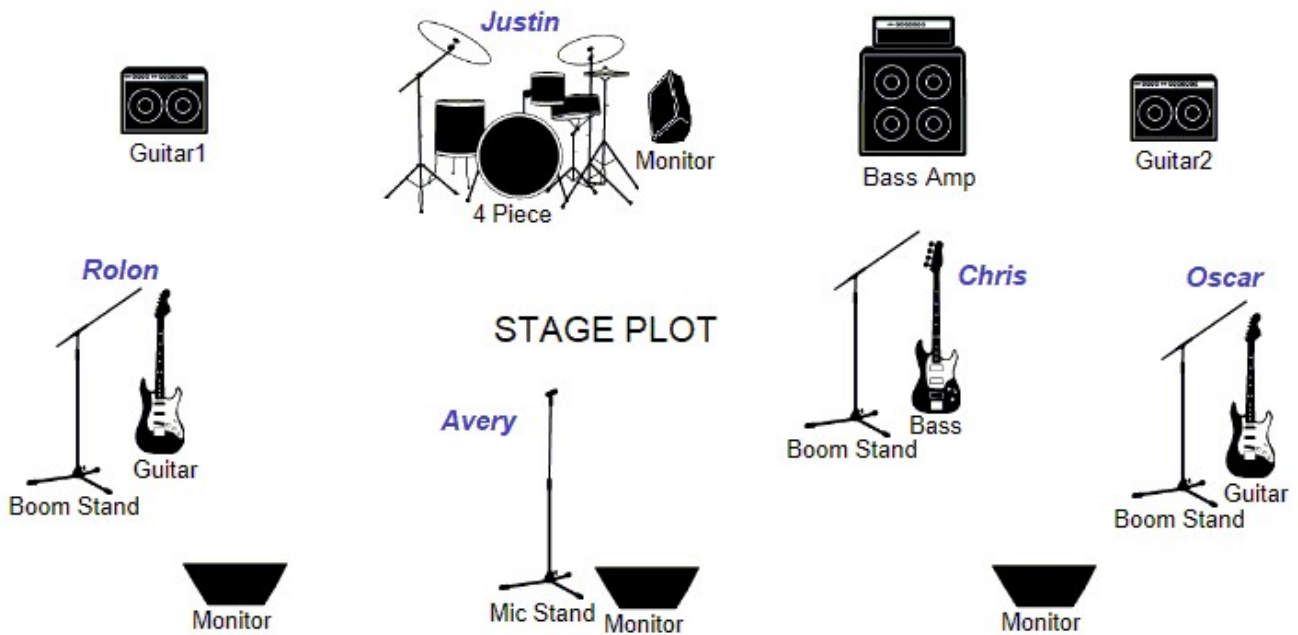

REMYZ

INPUT CH

RIDER

1	VOCALS - SM58	9	DRUMS KICK - B52	17	
2	VOCALS - SM58	10	SNARE - SM57	18	
3	VOCALS - SM58	11	OVER HEAD L - SM57	19	
4	VOCALS - SM58	12	OVER HEAD R - SM57	20	
5	BASS AMP DI - XLR	13	AIR TOM - SM57	21	
6	BASS AMP MIC - B52	14	FLOOR TOM - SM57	22	
7	GUITAR 1 MIC - SM57	15		23	
8	GUITAR 2 MIC - SM57	16		24	