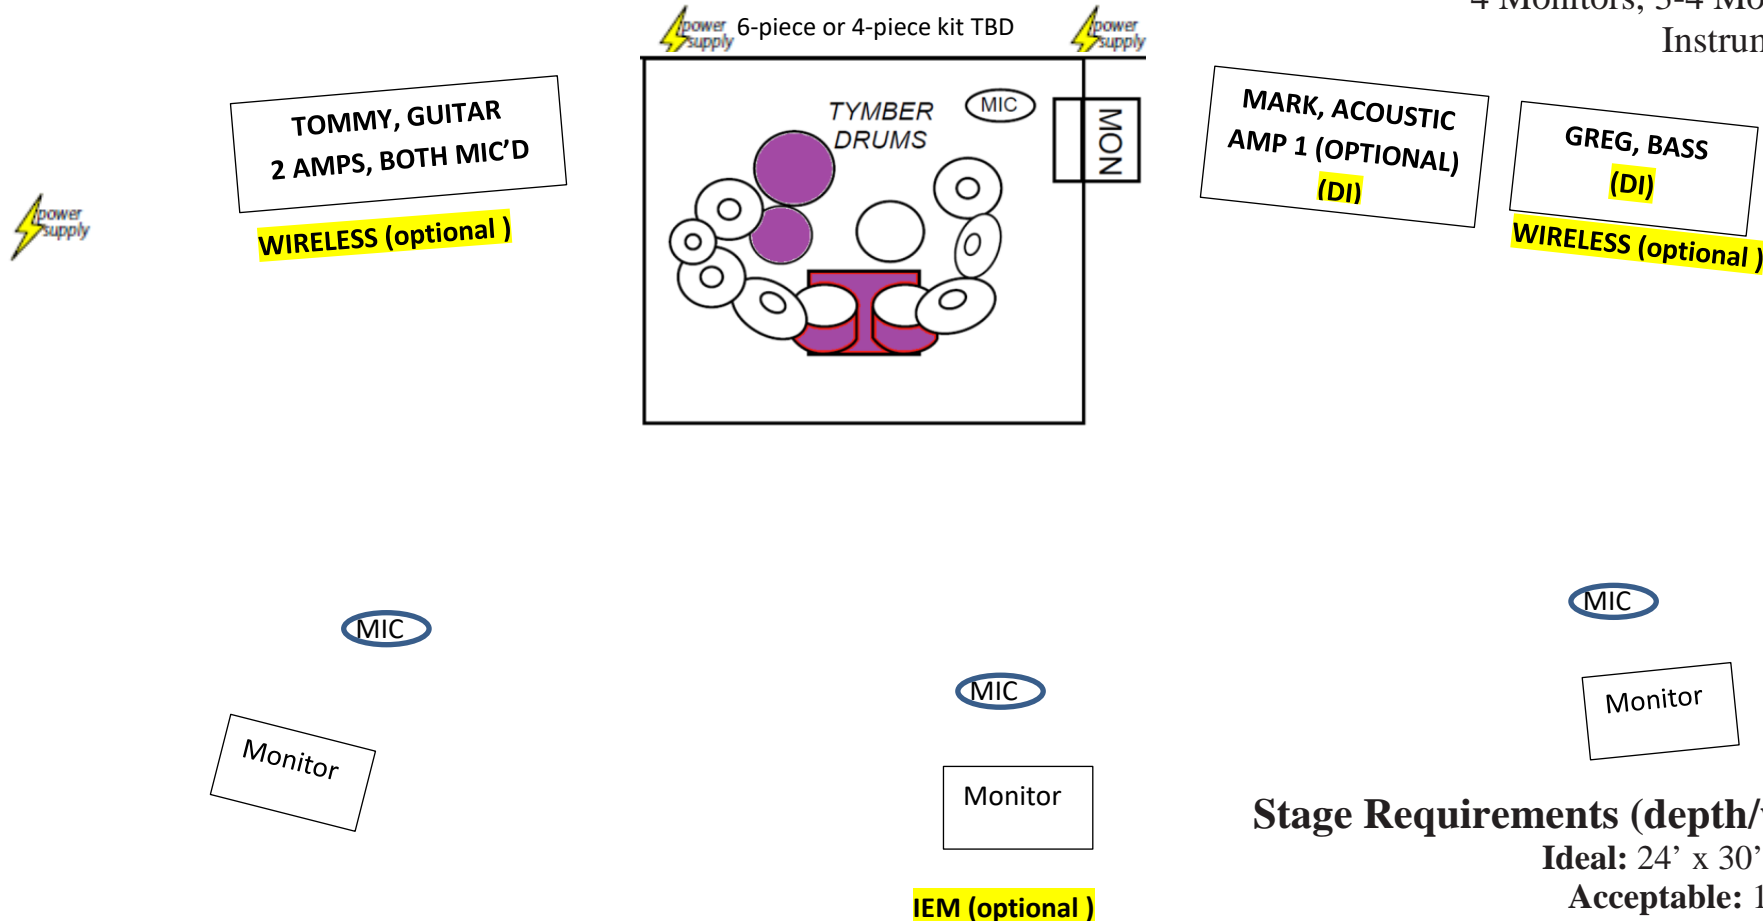

Jonesy

Stage Plot

4 piece band

4 Vocal Microphones

4 mic boom stands, hard wired

4 Monitors, 3-4 Monitor Mix

Instrument Mics

2 DI Box

Stage Requirements (depth/width)

Ideal: 24' x 30' (raised)

Acceptable: 16' x 24'

Minimum: 12' x 16'

Covered for outdoor venues.

Drum Riser: minimum 6' depth/8' width