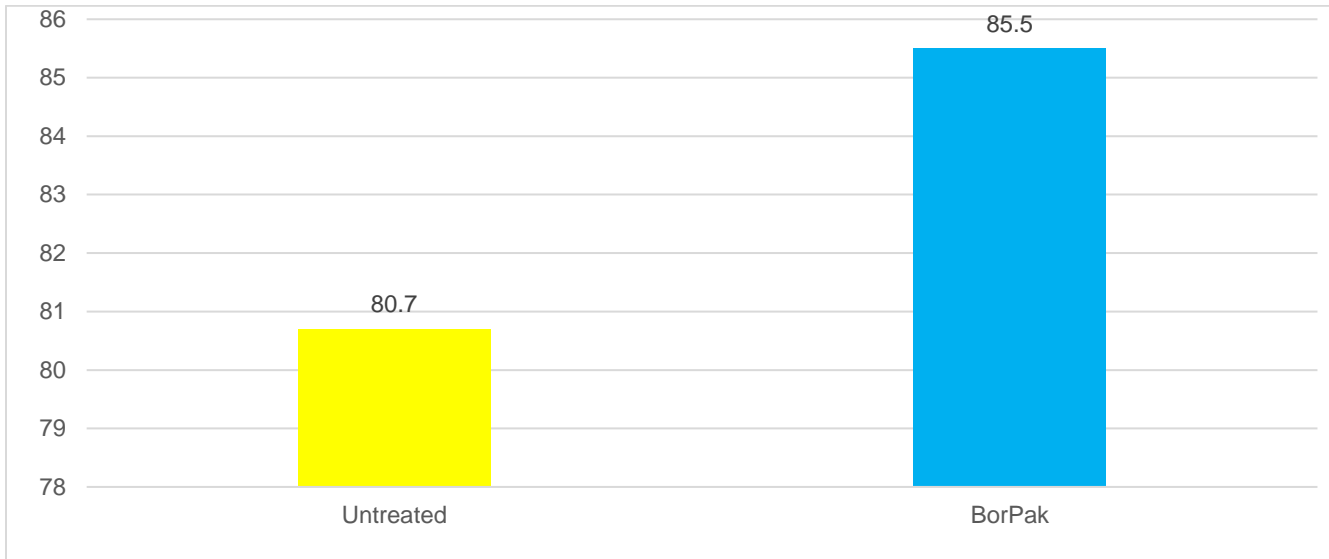

2019 Foliar Fertilizer Soybean Trial
Mississippi State University, Delta Research
Center

Crop:	Soybean
Plot Location:	Stoneville, MS
Product and Application Rates:	
BorPak	16 oz./acre @ R1

4.8

Bushels/Acre Increase

Data and Results submitted by: Mississippi State University,
Delta Research & Extension Center