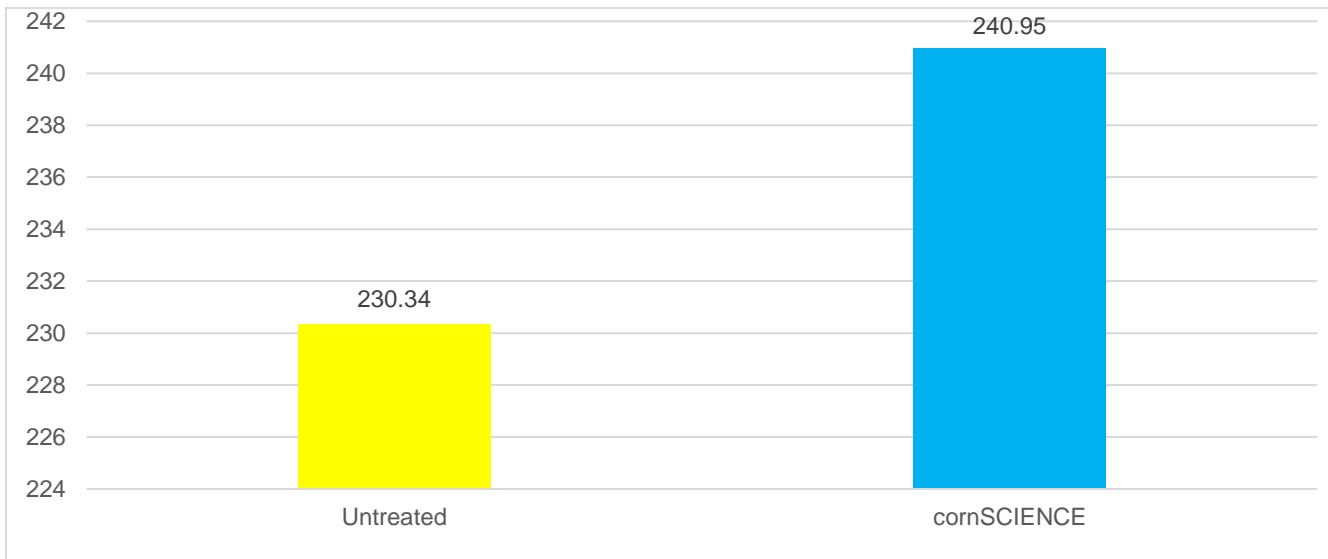

2019 Foliar Fertilizer Corn Trial
Real Farm Research, Aurora NE

Crop:	Corn
Variety:	NK0821-3120
Plot Location:	Aurora NE
Soil Type:	Silt loam
Tillage Type:	MINTIL
Irrigation Type:	Yes
Planting Date:	April 29, 2019
Planting Rate:	34K
Planting Method:	Planted
Depth, Unit:	NA
Planting Equipment:	NA
Row Spacing, Unit:	30"
Harvest Date:	October 29 2019
Harvest Width:	NA
Harvest Length:	NA
Moisture Level:	NA
Grain Test Weight:	NA
Product and Application Rates:	
cornSCIENCE	2 qt/acre @ V4

10.61
Bushels/Acre Increase

Data and Results submitted by: Real Farm Research, Aurora NE