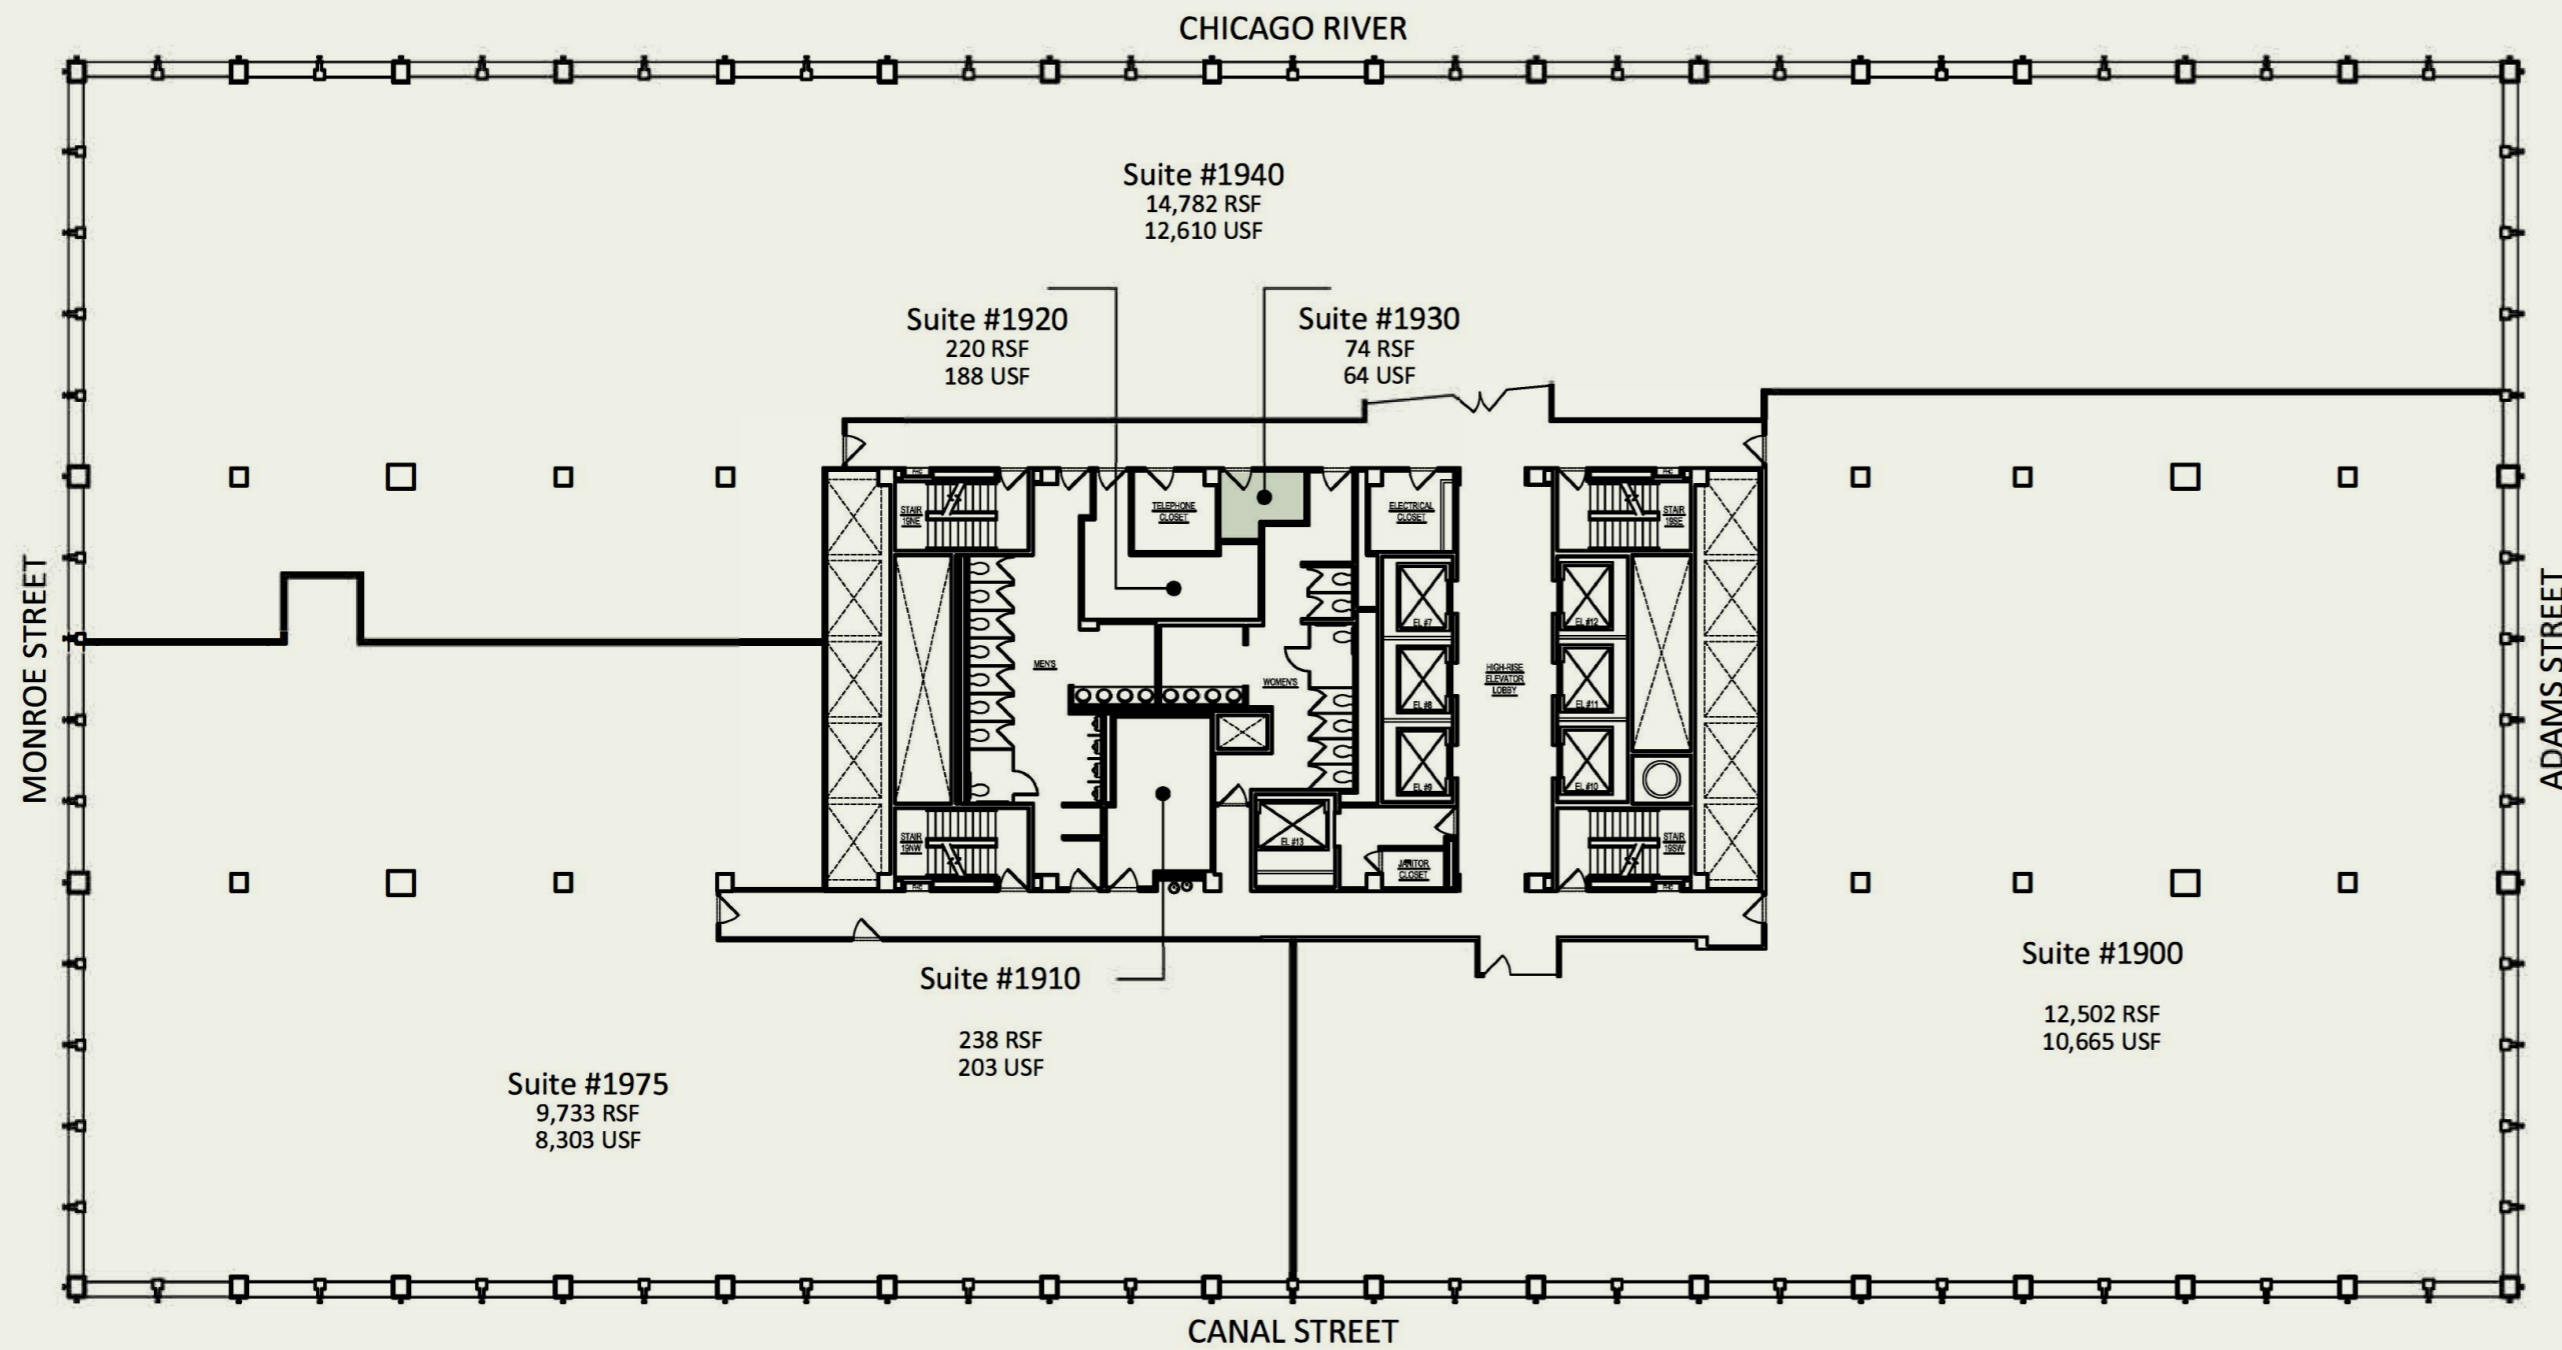

10 120

RIVERSIDE PLAZA

OFFICE LEASING

Kelsey Scheive
kelsey.scheive@cbre.com

Kelsey Morgan
kelsey.morgan@cbre.com

RETAIL LEASING

Todd Siegel
todd.siegel@cbre.com

Kimberly Wiskup
kimberly.wiskup@cbre.com

120 SOUTH RIVERSIDE PLAZA

Floor 19