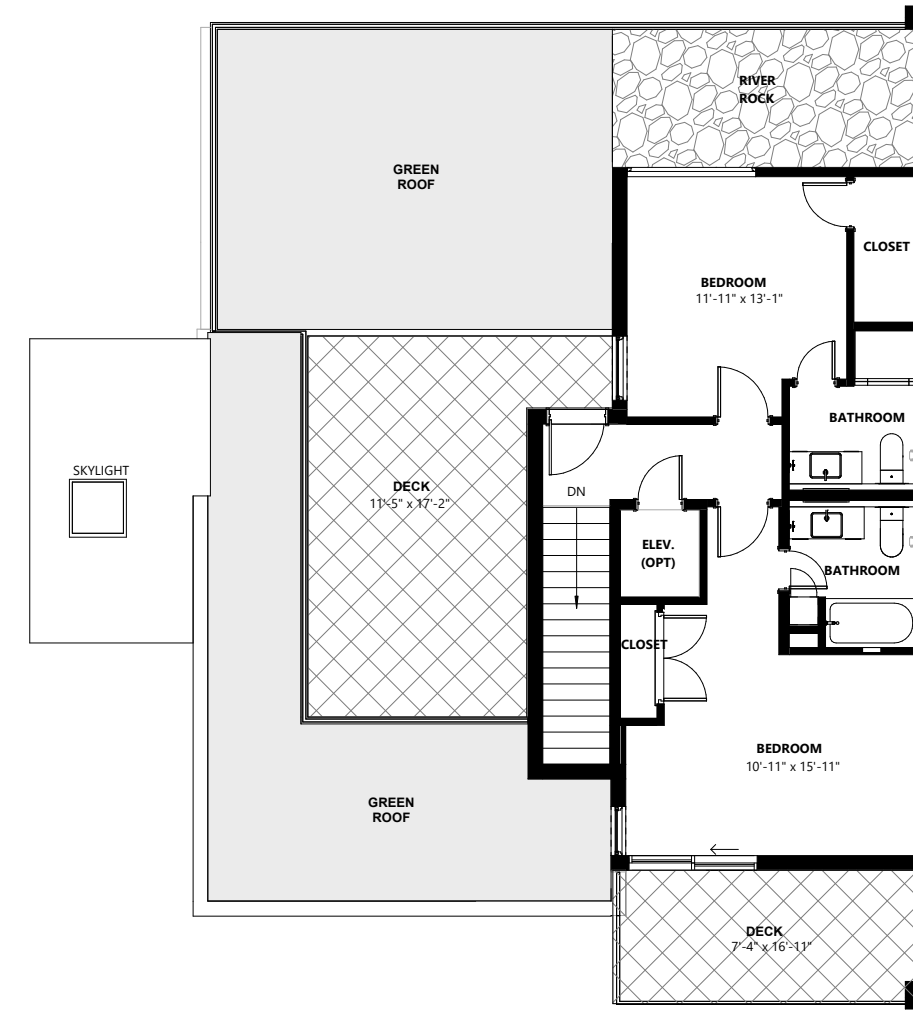

SOLAIRE RESIDENCE 101

3,983 SF TOTAL | 4 BEDROOMS | 4 FULL + 2 HALF BATHROOMS
(INTERIOR: 3,516 SF | GARAGE: 467 SF)

Ground Level

Main Level

Upper Level

SITE PLAN