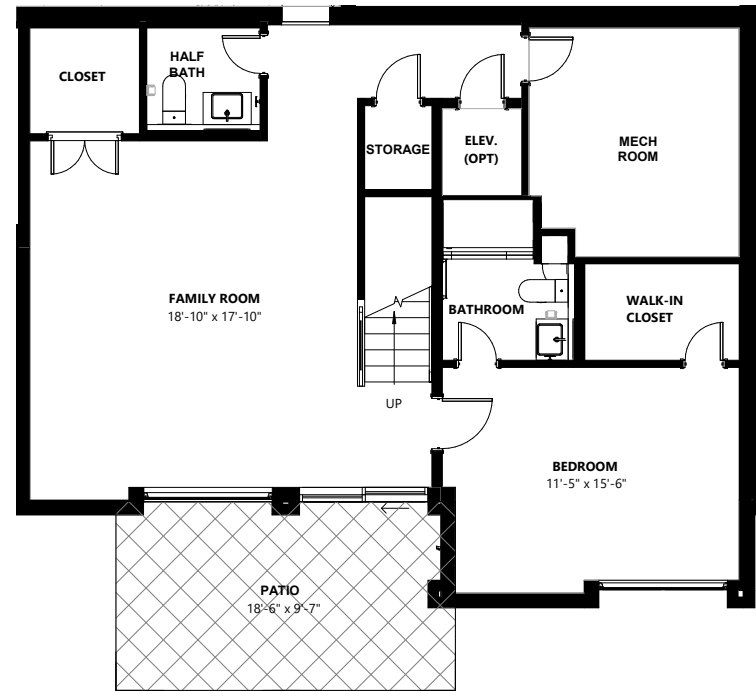

SOLAIRE RESIDENCE 101

3,983 SF TOTAL | 4 BEDROOMS | 4 FULL + 2 HALF BATHROOMS
(INTERIOR: 3,516 SF | GARAGE: 467 SF)

Ground Level

Main Level

Upper Level

SITE PLAN