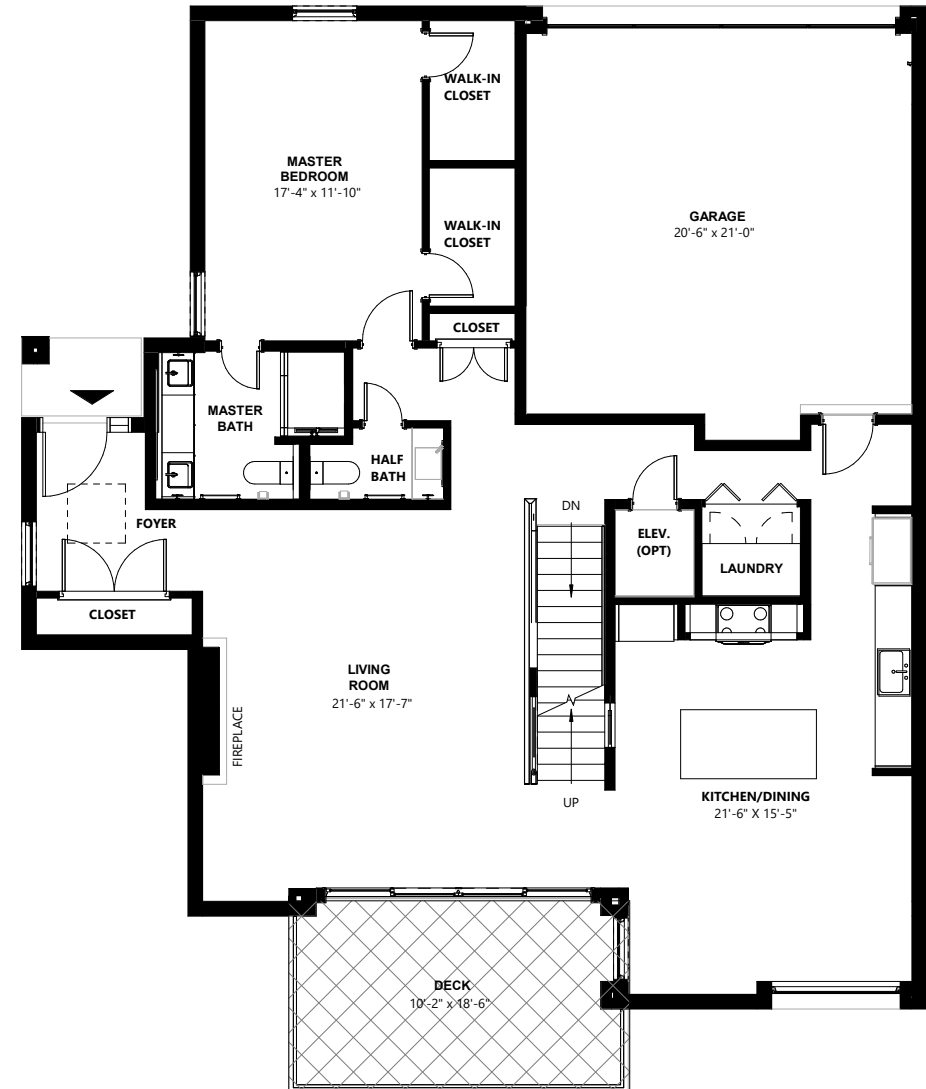

SOLAIRE RESIDENCE 101

3,983 SF TOTAL | 4 BEDROOMS | 4 FULL + 2 HALF BATHROOMS
(INTERIOR: 3,516 SF | GARAGE: 467 SF)

Ground Level

Main Level

Upper Level

SITE PLAN