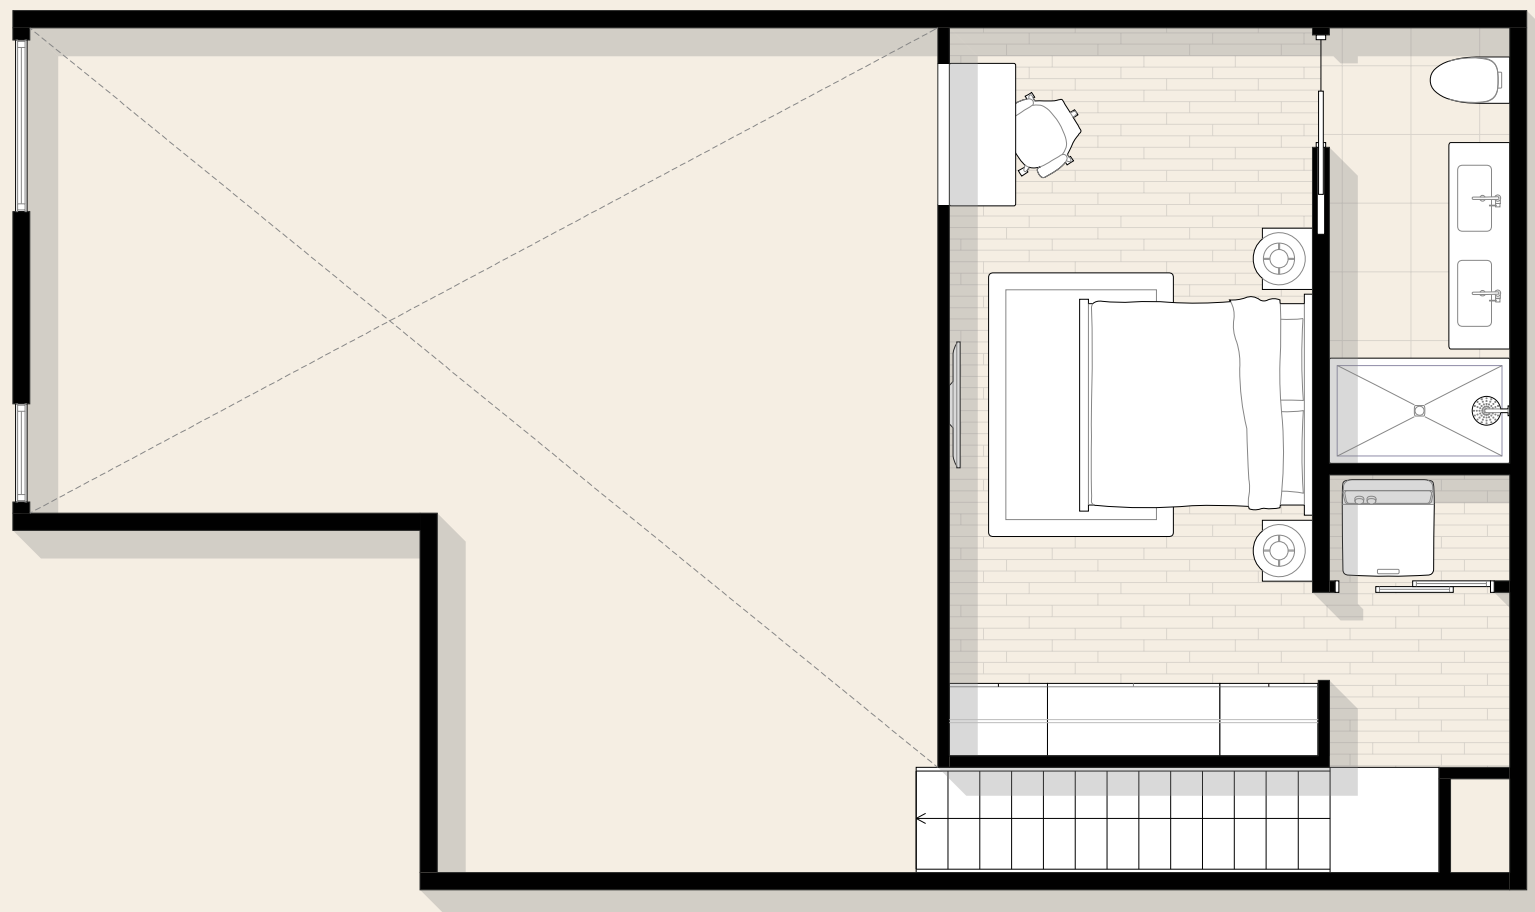

102

2 Bedroom
2 Bathroom
1,366 Square Feet
Western Exposure
Two-Level Walk-Up

MEZZANINE FLOOR

MAIN FLOOR

Notes

WASHBURN HOUSE

The main level opens up as you enter with dramatic 18'5" ceilings, creating an immediate sense of volume across the kitchen, dining, and living spaces—connected yet clearly defined for daily living and entertaining. Upstairs, the primary suite occupies its own private floor, a quiet retreat elevated above the day-to-day. The two-story configuration amplifies natural light throughout the home, while direct street access places Tangletown's cafés, shops, and tree-lined streets just outside your door.