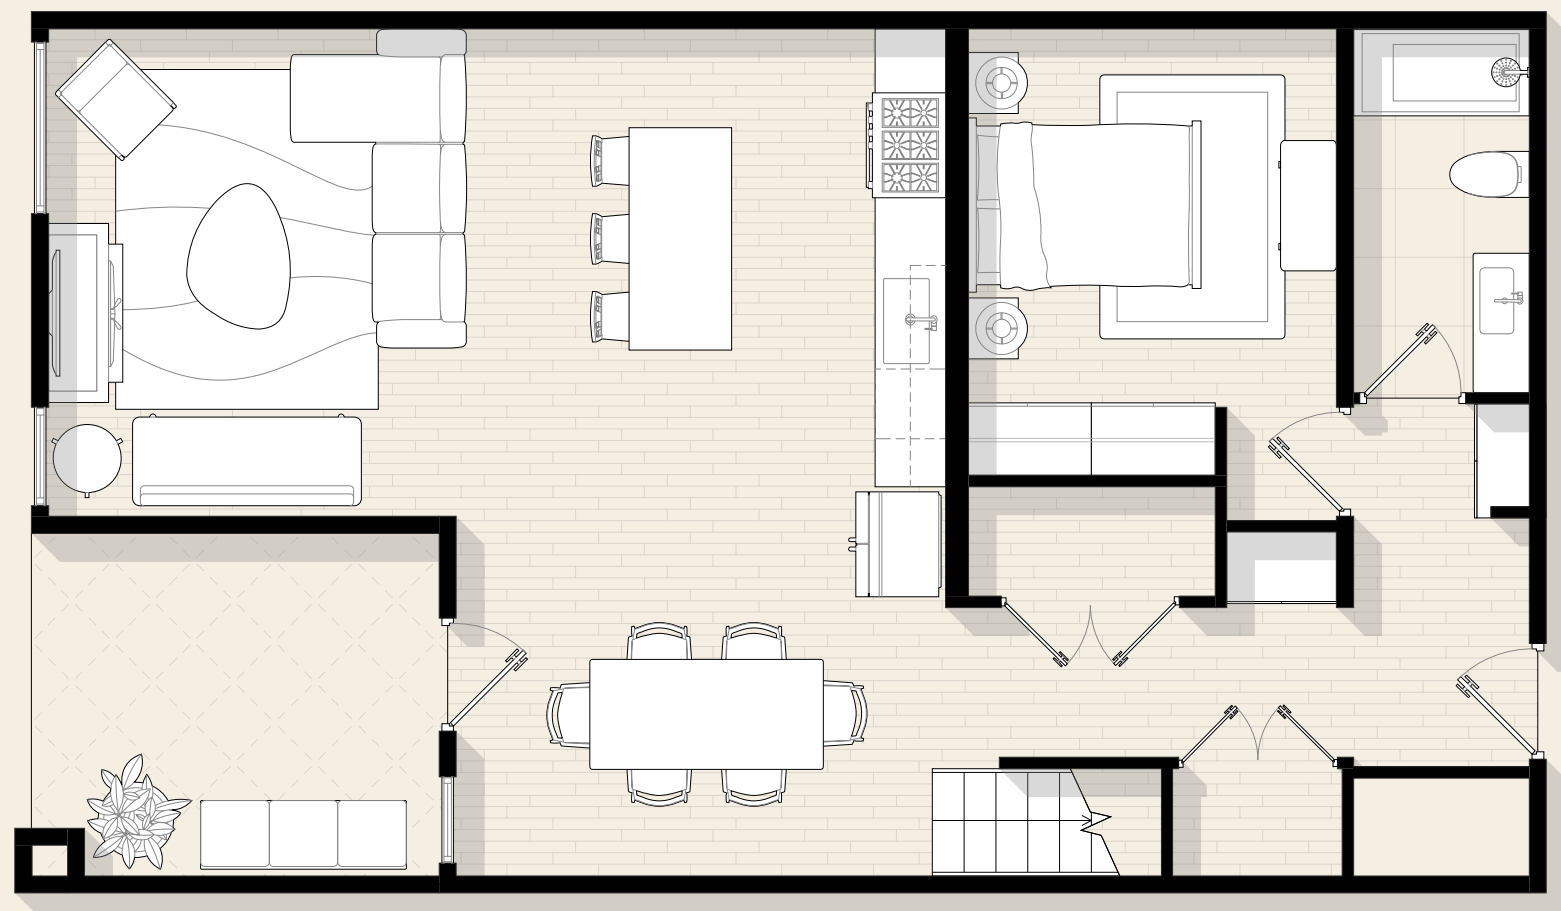

102

2 Bedroom
2 Bathroom
1,366 Square Feet
Western Exposure
Two-Level Walk-Up

MEZZANINE FLOOR

MAIN FLOOR

Notes

WASHBURN HOUSE

The main level opens up as you enter with dramatic 18'5" ceilings, creating an immediate sense of volume across the kitchen, dining, and living spaces—connected yet clearly defined for daily living and entertaining. Upstairs, the primary suite occupies its own private floor, a quiet retreat elevated above the day-to-day. The two-story configuration amplifies natural light throughout the home, while direct street access places Tangletown's cafés, shops, and tree-lined streets just outside your door.