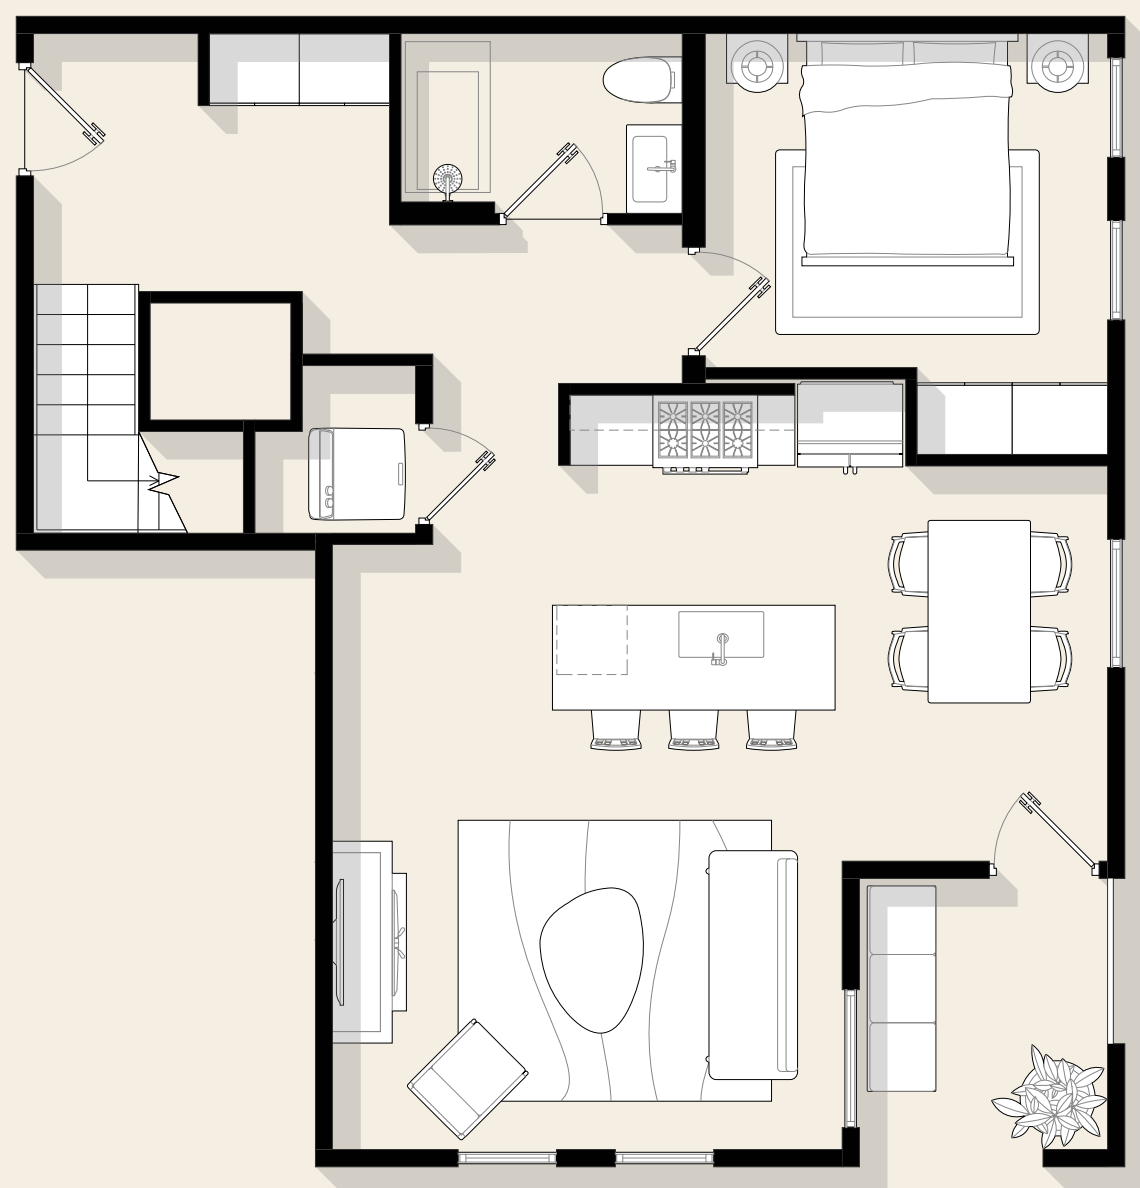

# 104

2 Bedroom

2 Bathroom

1,129 Square Feet

North and East Exposures

Two-Level Walk-Up

MEZZANINE FLOOR

MAIN FLOOR

## WASHBURN HOUSE

Two-bedroom living reimagined across two thoughtfully composed levels with 18'5" ceilings enhancing light, volume, and vertical presence. The main floor welcomes you with generous entertaining space—well suited for everyday meals and dinner parties that linger. Above, the primary suite offers privacy and perspective, tucked away from the activity below. The two-story design amplifies openness throughout the home, while direct ground-floor entry connects you seamlessly to Tangletown's walkable streets.