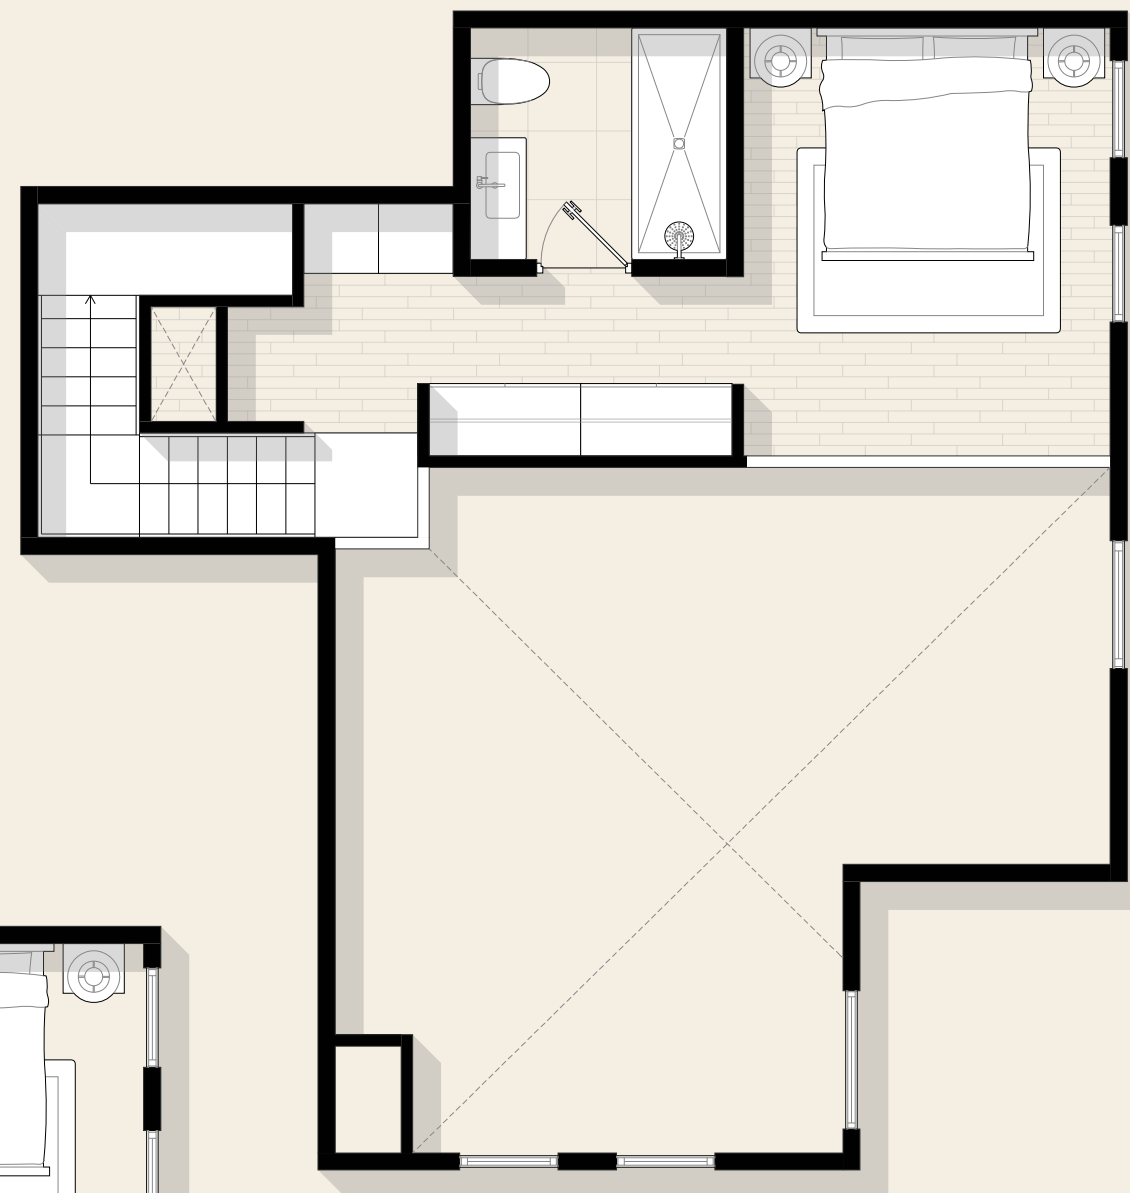

# 104

2 Bedroom

2 Bathroom

1,129 Square Feet

North and East Exposures

Two-Level Walk-Up

MEZZANINE FLOOR

MAIN FLOOR

## WASHBURN HOUSE

Two-bedroom living reimagined across two thoughtfully composed levels with 18'5" ceilings enhancing light, volume, and vertical presence. The main floor welcomes you with generous entertaining space—well suited for everyday meals and dinner parties that linger. Above, the primary suite offers privacy and perspective, tucked away from the activity below. The two-story design amplifies openness throughout the home, while direct ground-floor entry connects you seamlessly to Tangletown's walkable streets.