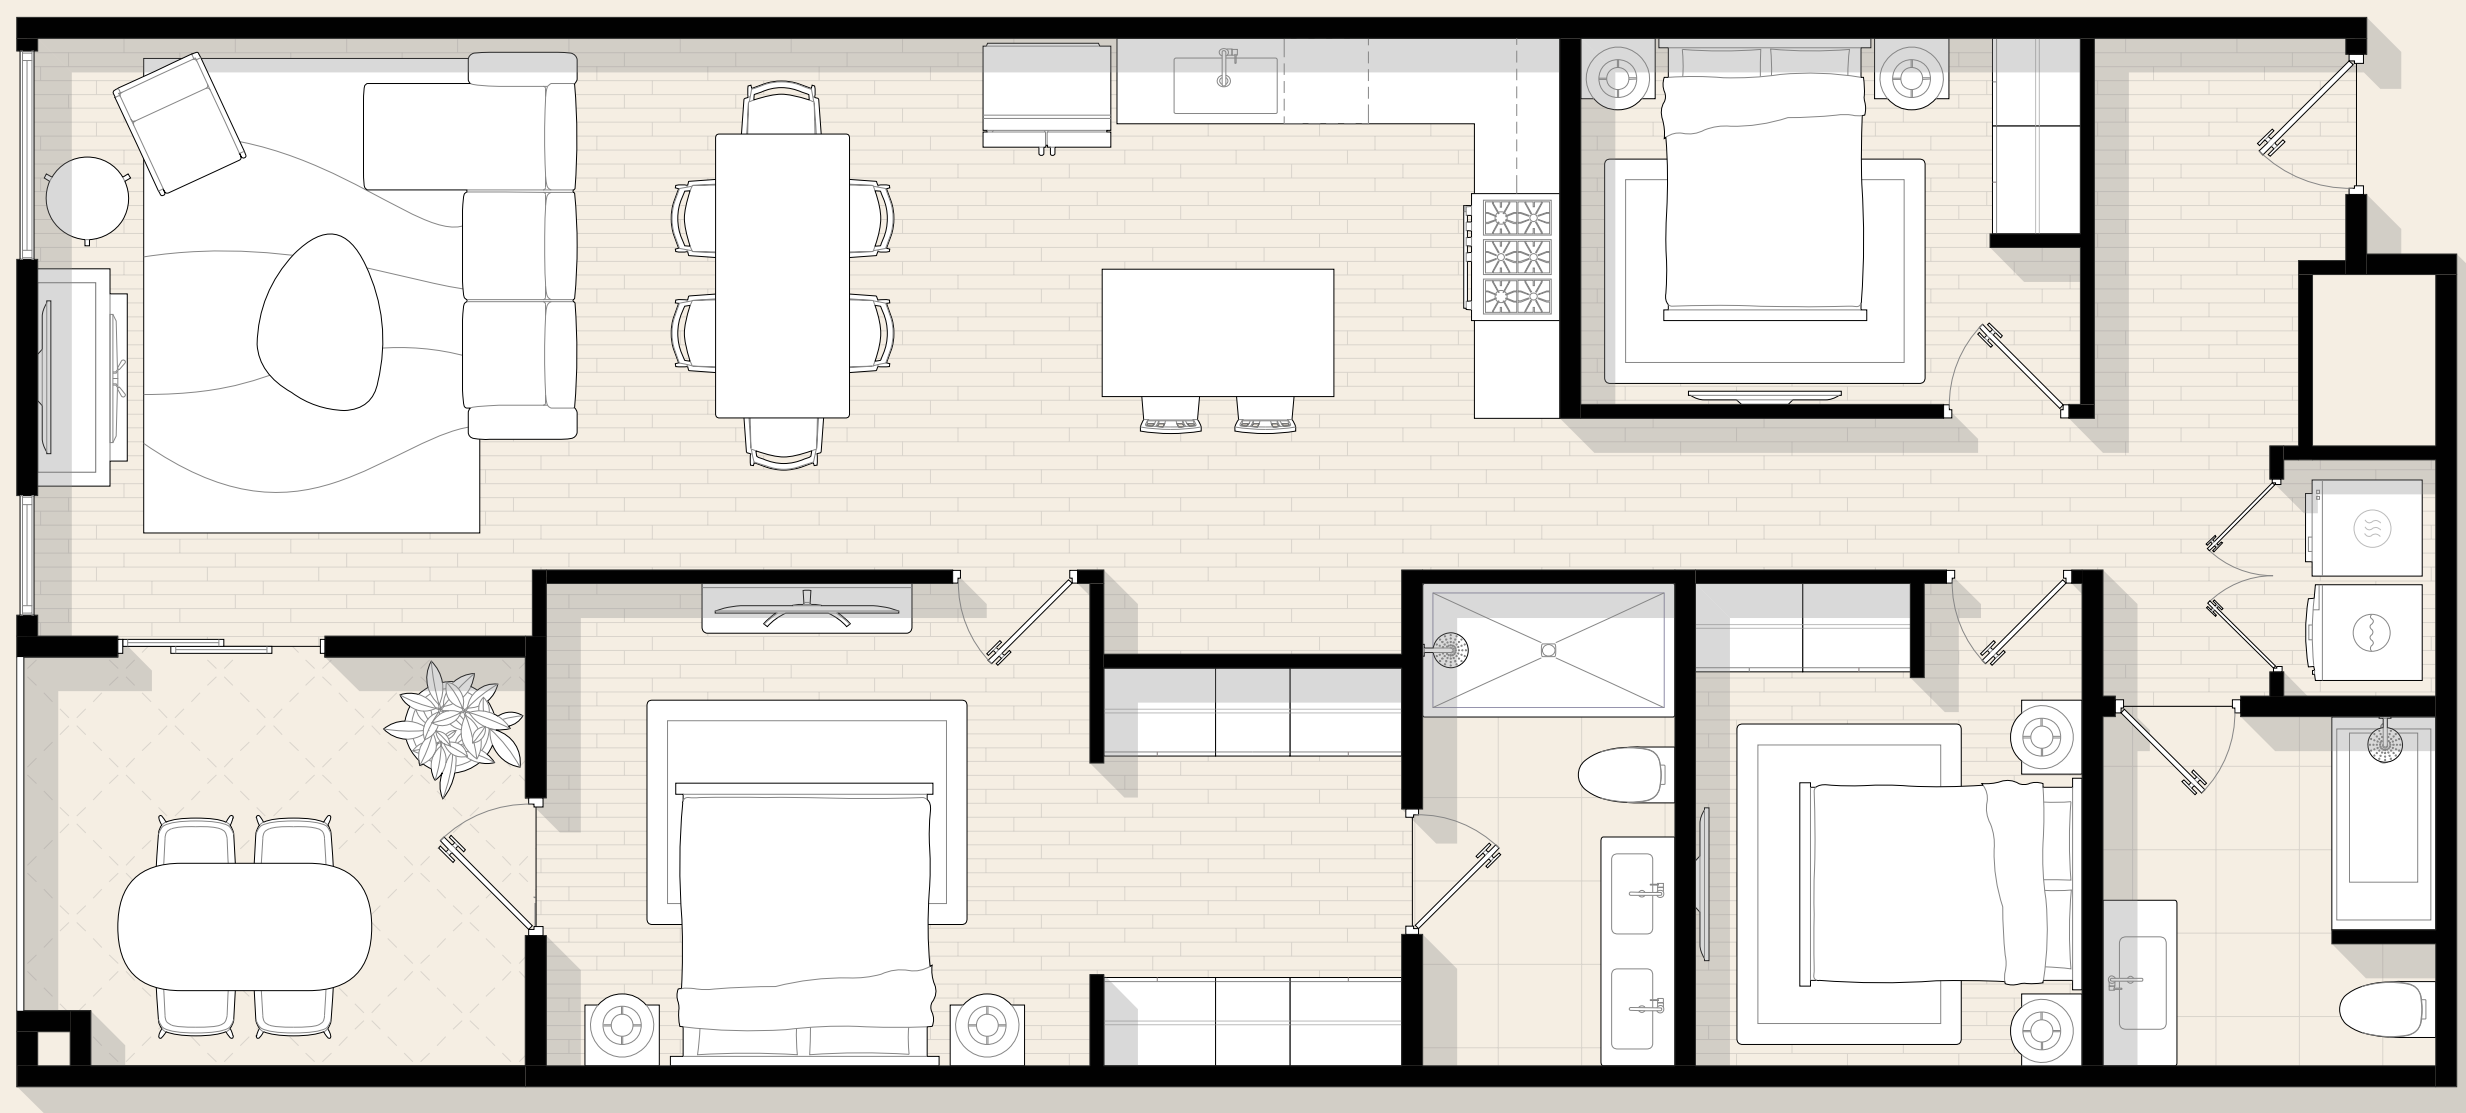

# 202

*3 Bedroom*

*2 Bathroom*

*1,324 Square Feet*

*West Exposure*

*One-Level*

## WASHBURN HOUSE

The only three-bedroom residence outside the penthouse level. The primary suite feels like a true retreat, with direct terrace access. Two additional bedrooms can be configured to suit your life—guest rooms, offices, or creative studios. The layout is intuitive, with entertaining areas that invite gathering and private spaces that preserve tranquility.