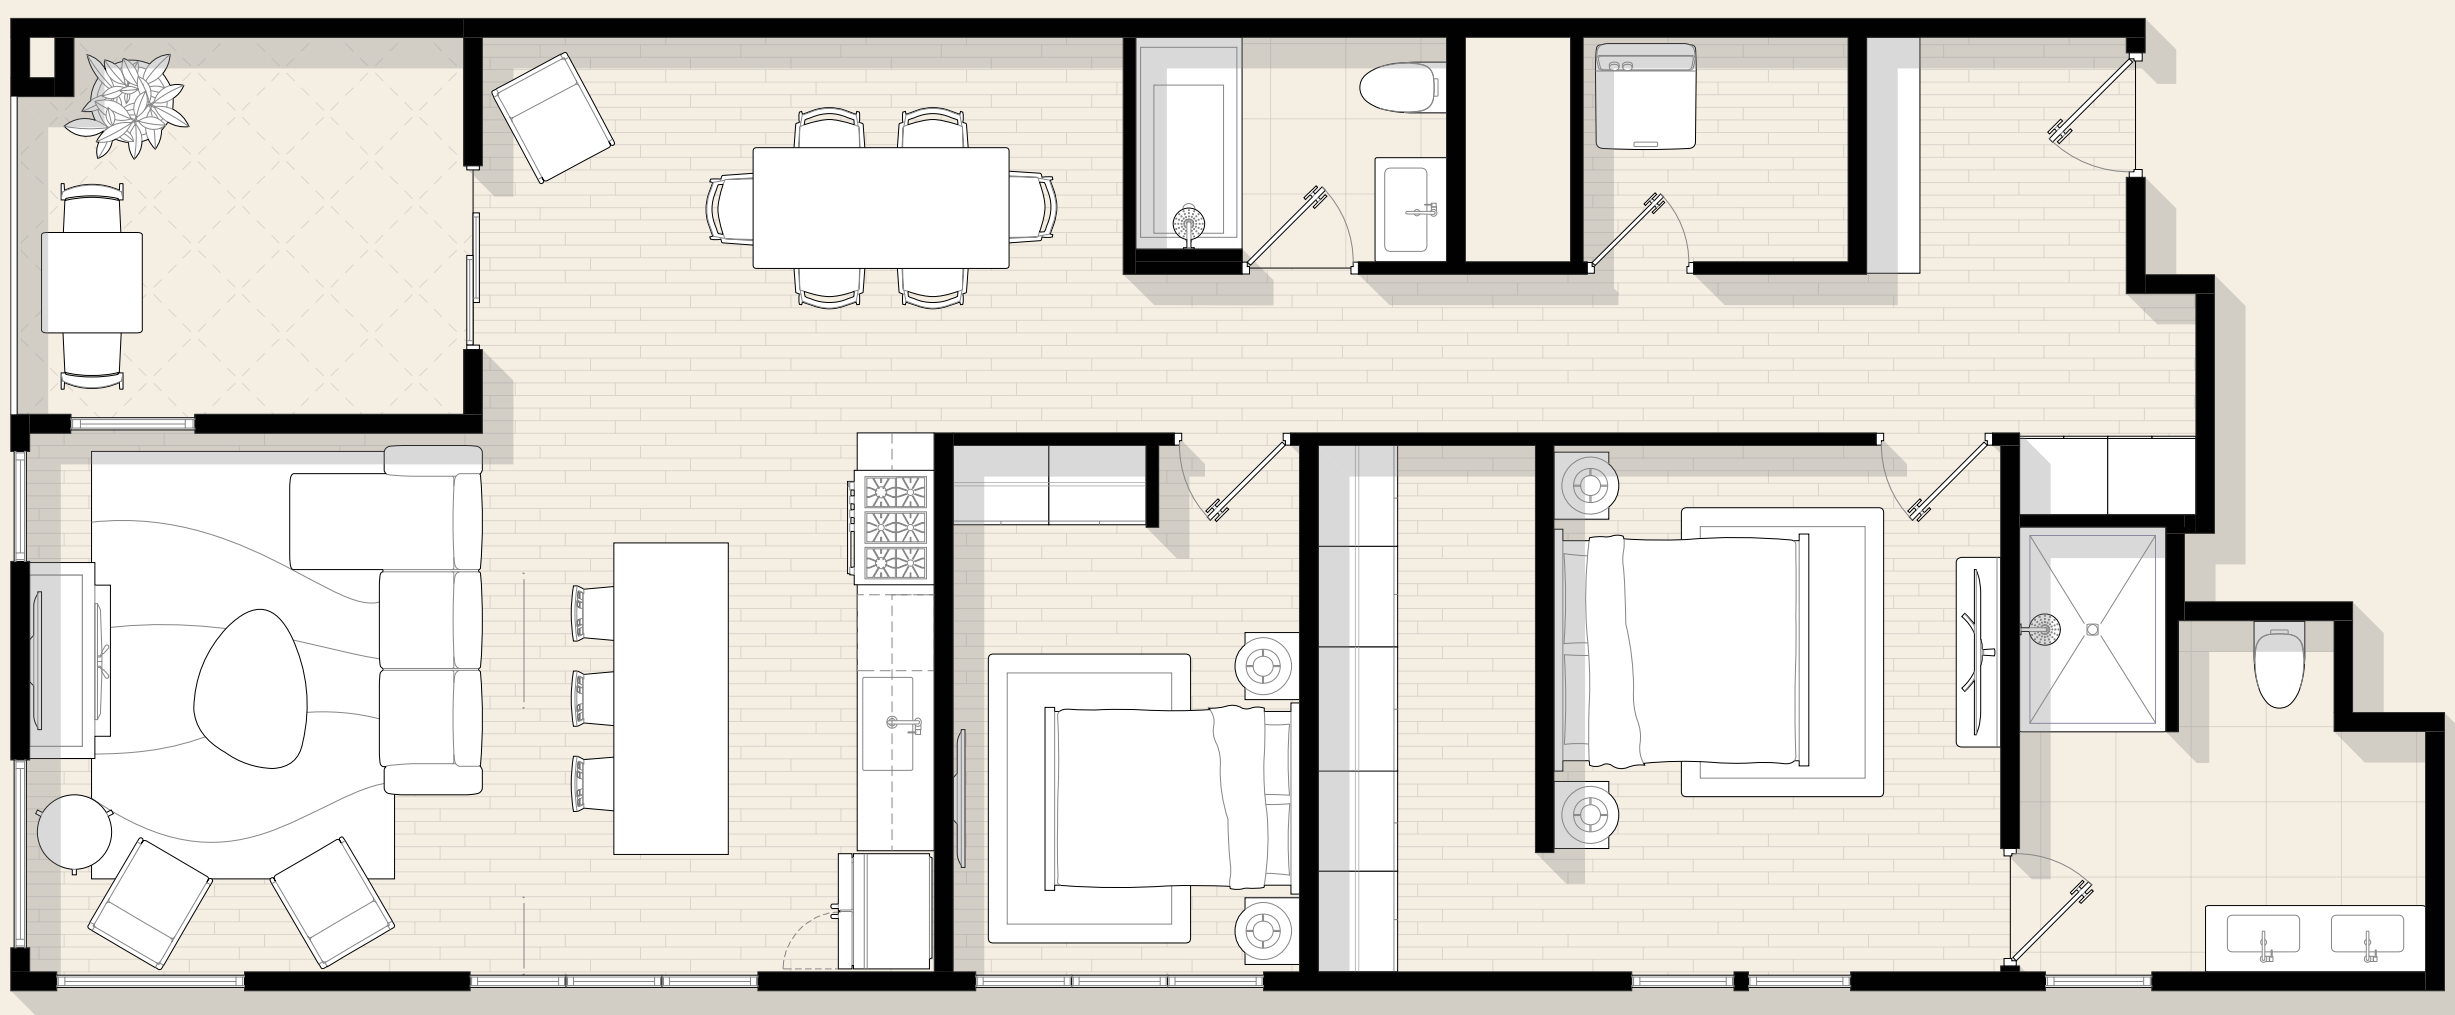

203

2 Bedroom

2 Bathroom

1,377 Square Feet

West and South Exposures

One-Level

Notes

WASHBURN HOUSE

Effortless flow from entry to living spaces, with a kitchen sized for serious cooking and a layout that encourages both entertaining and everyday ease. Two bedrooms provide flexibility—a primary suite plus a guest room, home office, or creative space. Clean sight lines and abundant natural light make the home feel open and airy.