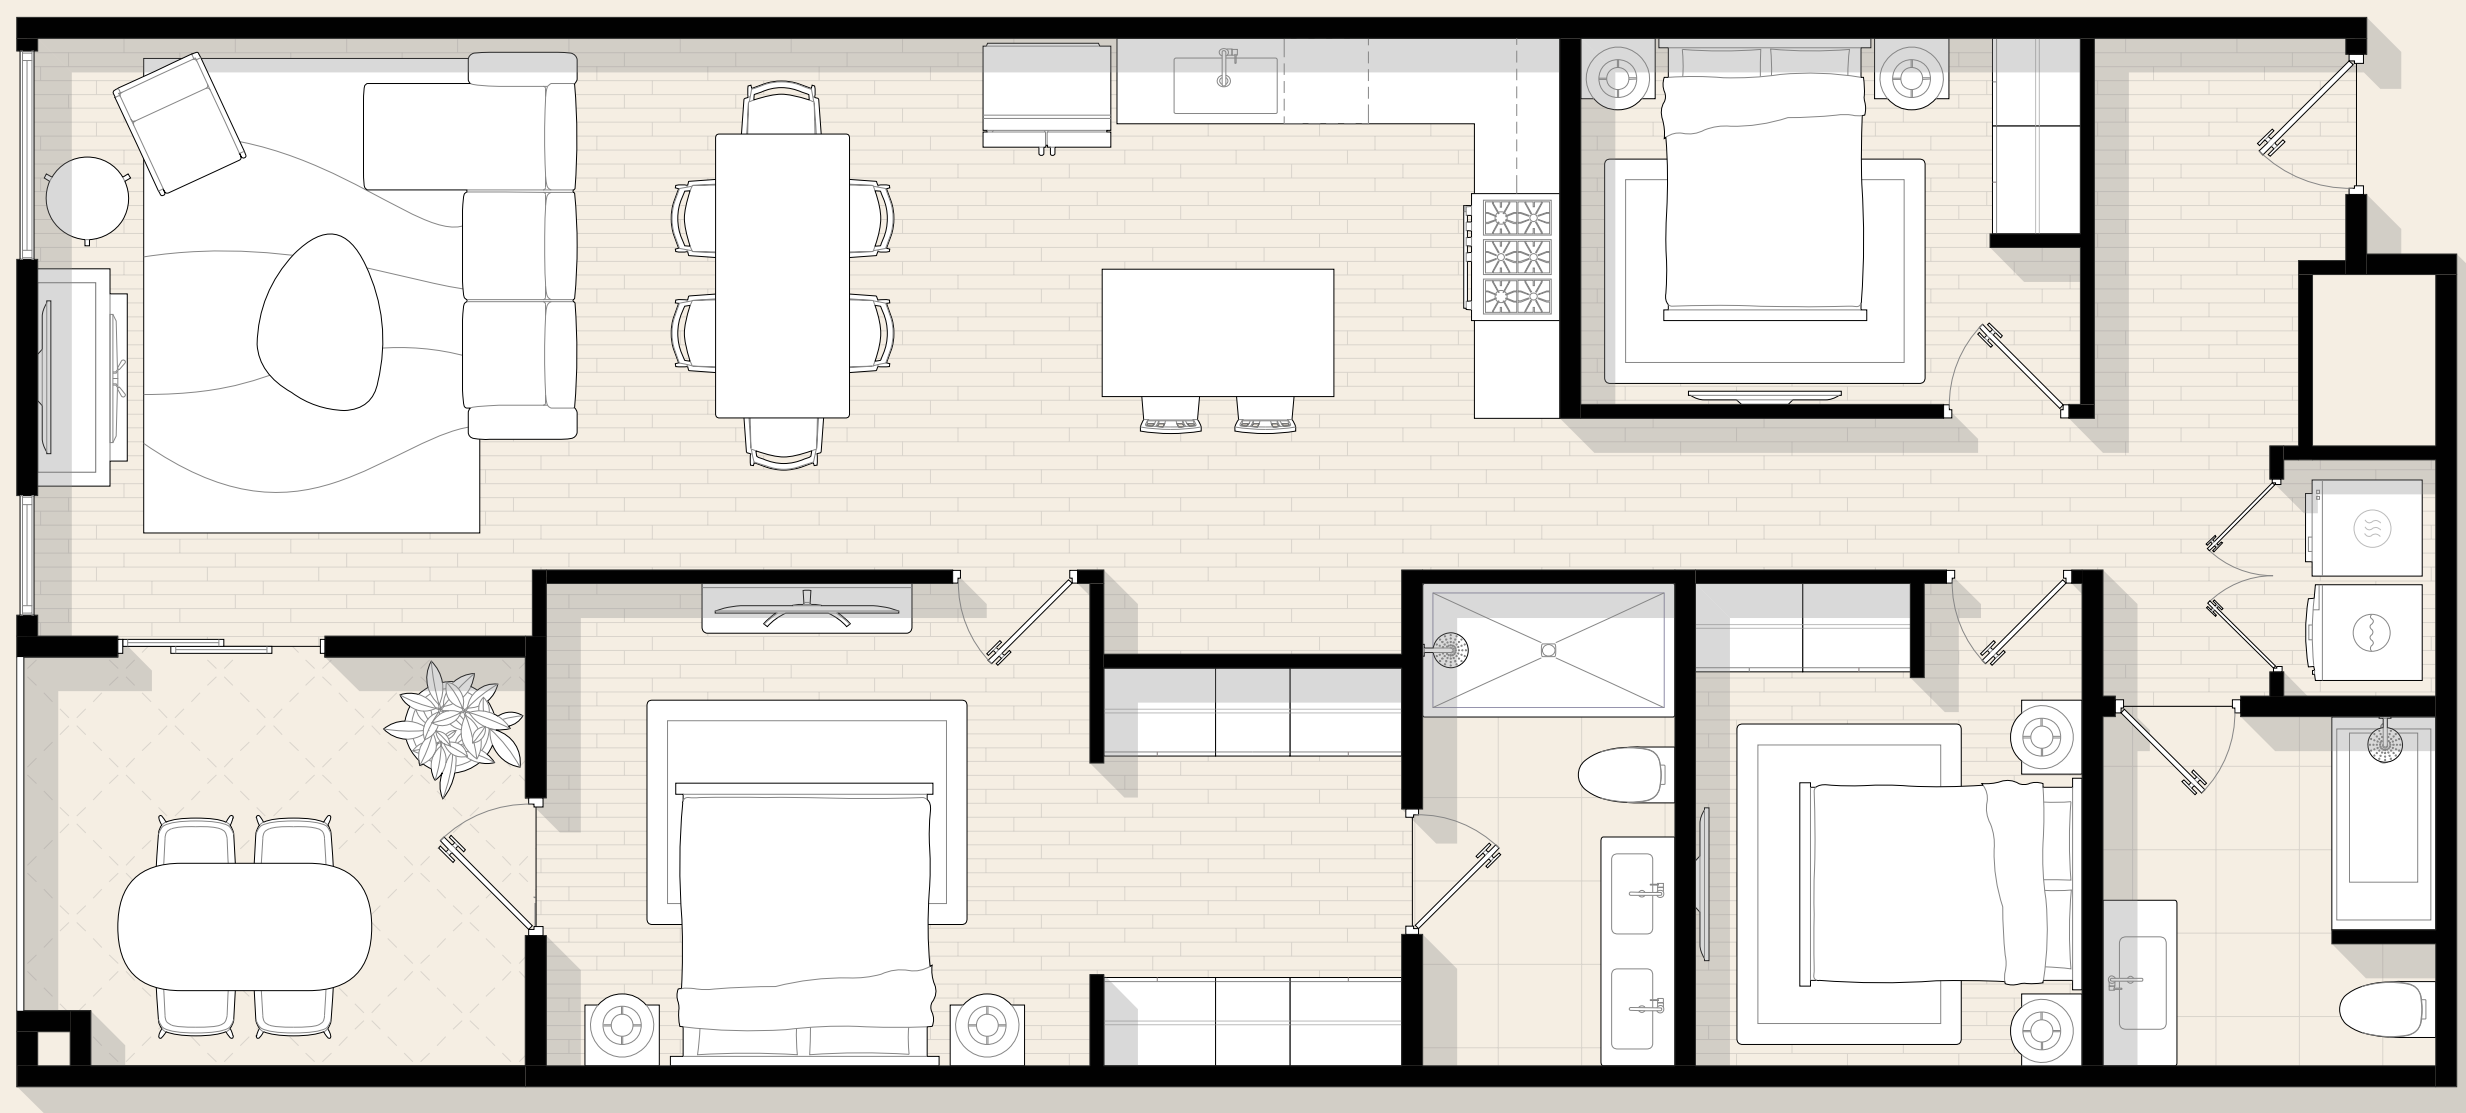

302

3 Bedroom

2 Bathroom

1,324 Square Feet

West Exposure

One-Level

Notes

WASHBURN HOUSE

The only three-bedroom residence outside the penthouse level. The primary suite feels like a true retreat, with direct terrace access. Two additional bedrooms can be configured to suit your life—guest rooms, offices, or creative studios. The layout is intuitive, with entertaining areas that invite gathering and private spaces that preserve tranquility.