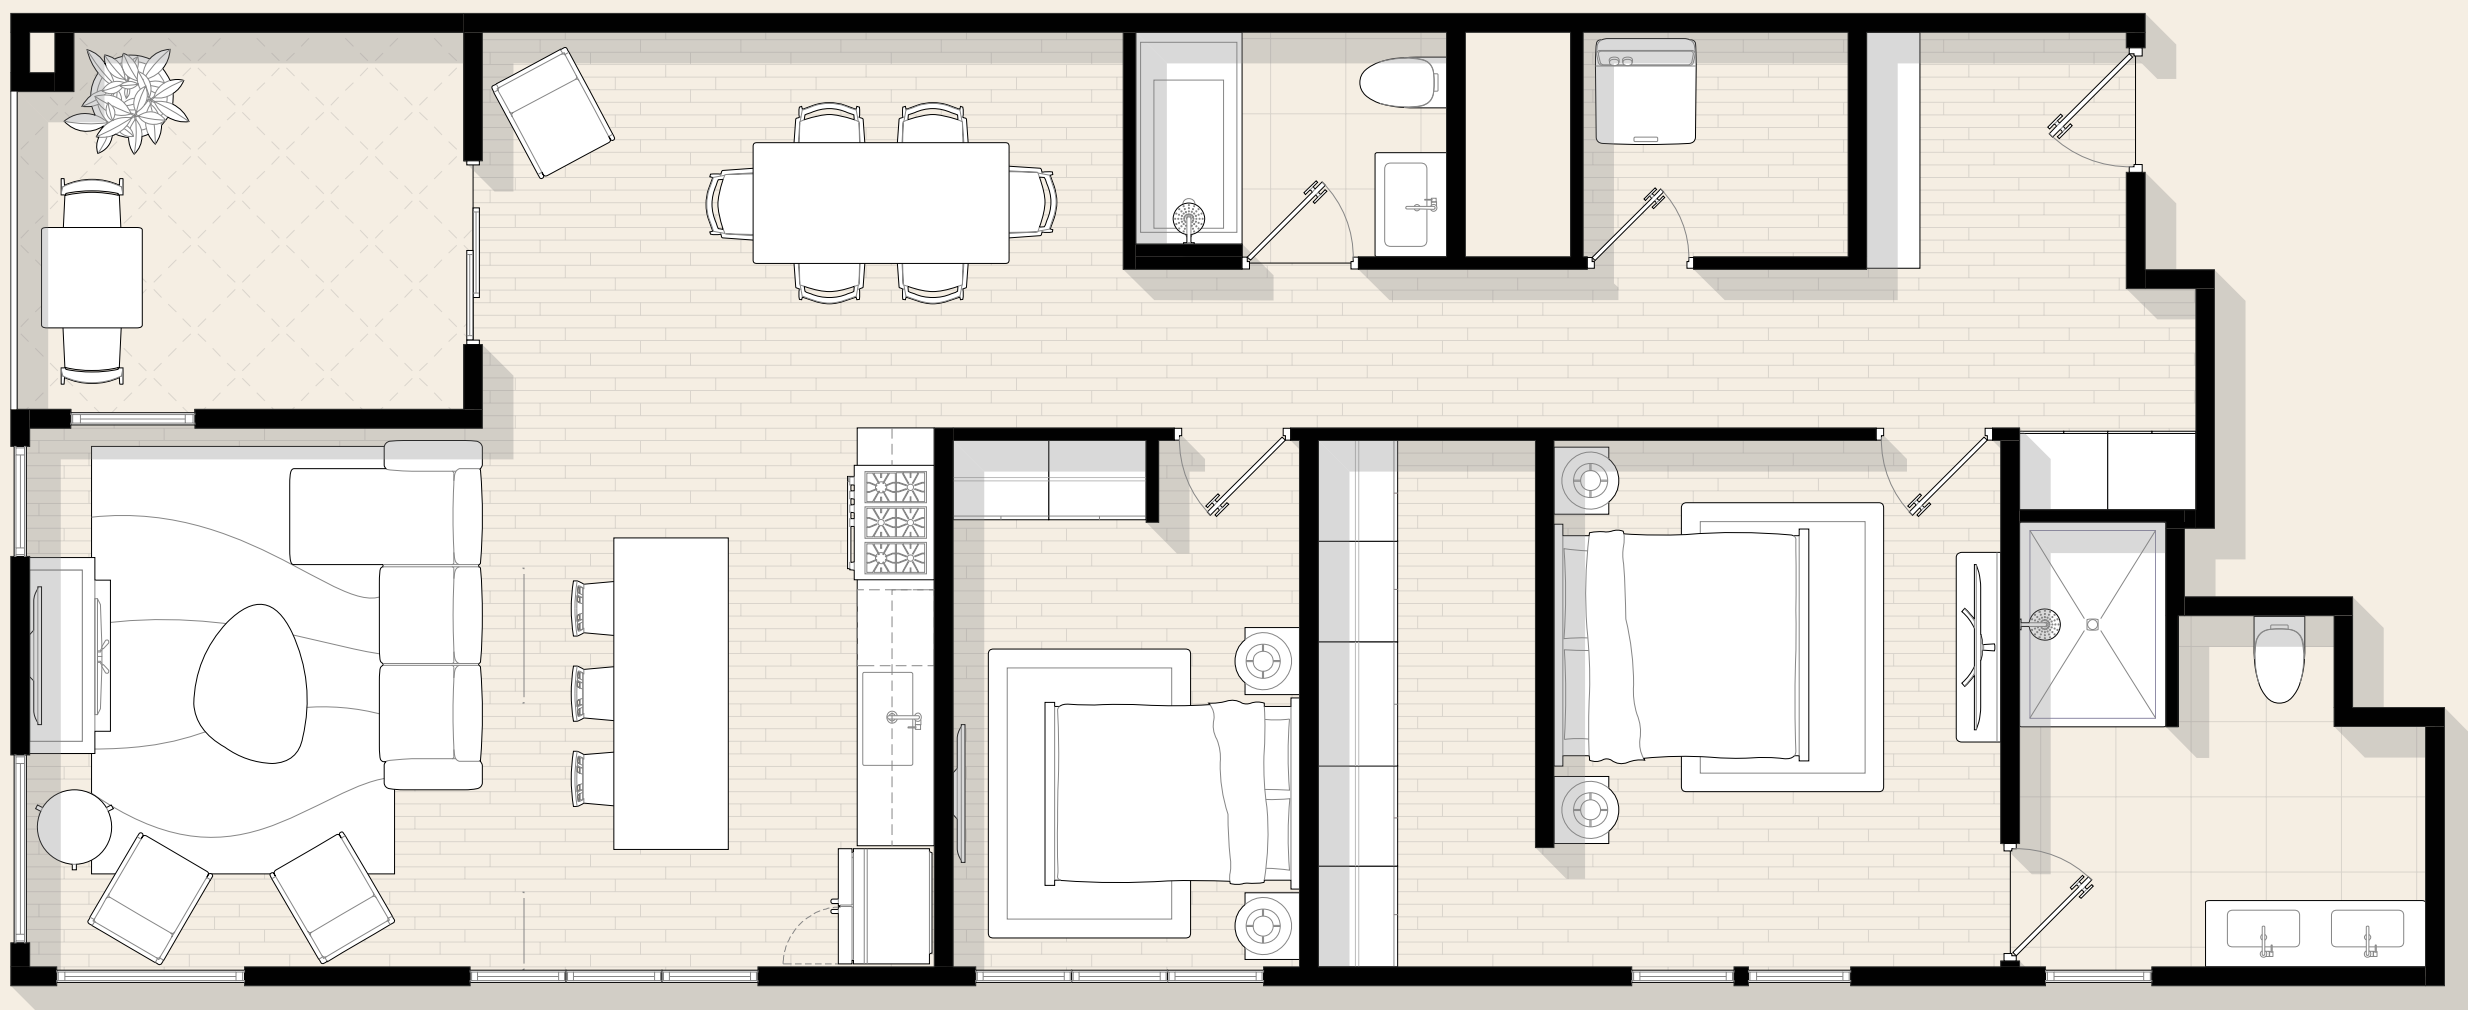

303

2 Bedroom

2 Bathroom

1,377 Square Feet

West and South Exposures

One-Level

Notes

WASHBURN HOUSE

Effortless flow from entry to living spaces, with a kitchen sized for serious cooking and a layout that encourages both entertaining and everyday ease. Two bedrooms provide flexibility—a primary suite plus a guest room, home office, or creative space. Clean sight lines and abundant natural light make the home feel open and airy.