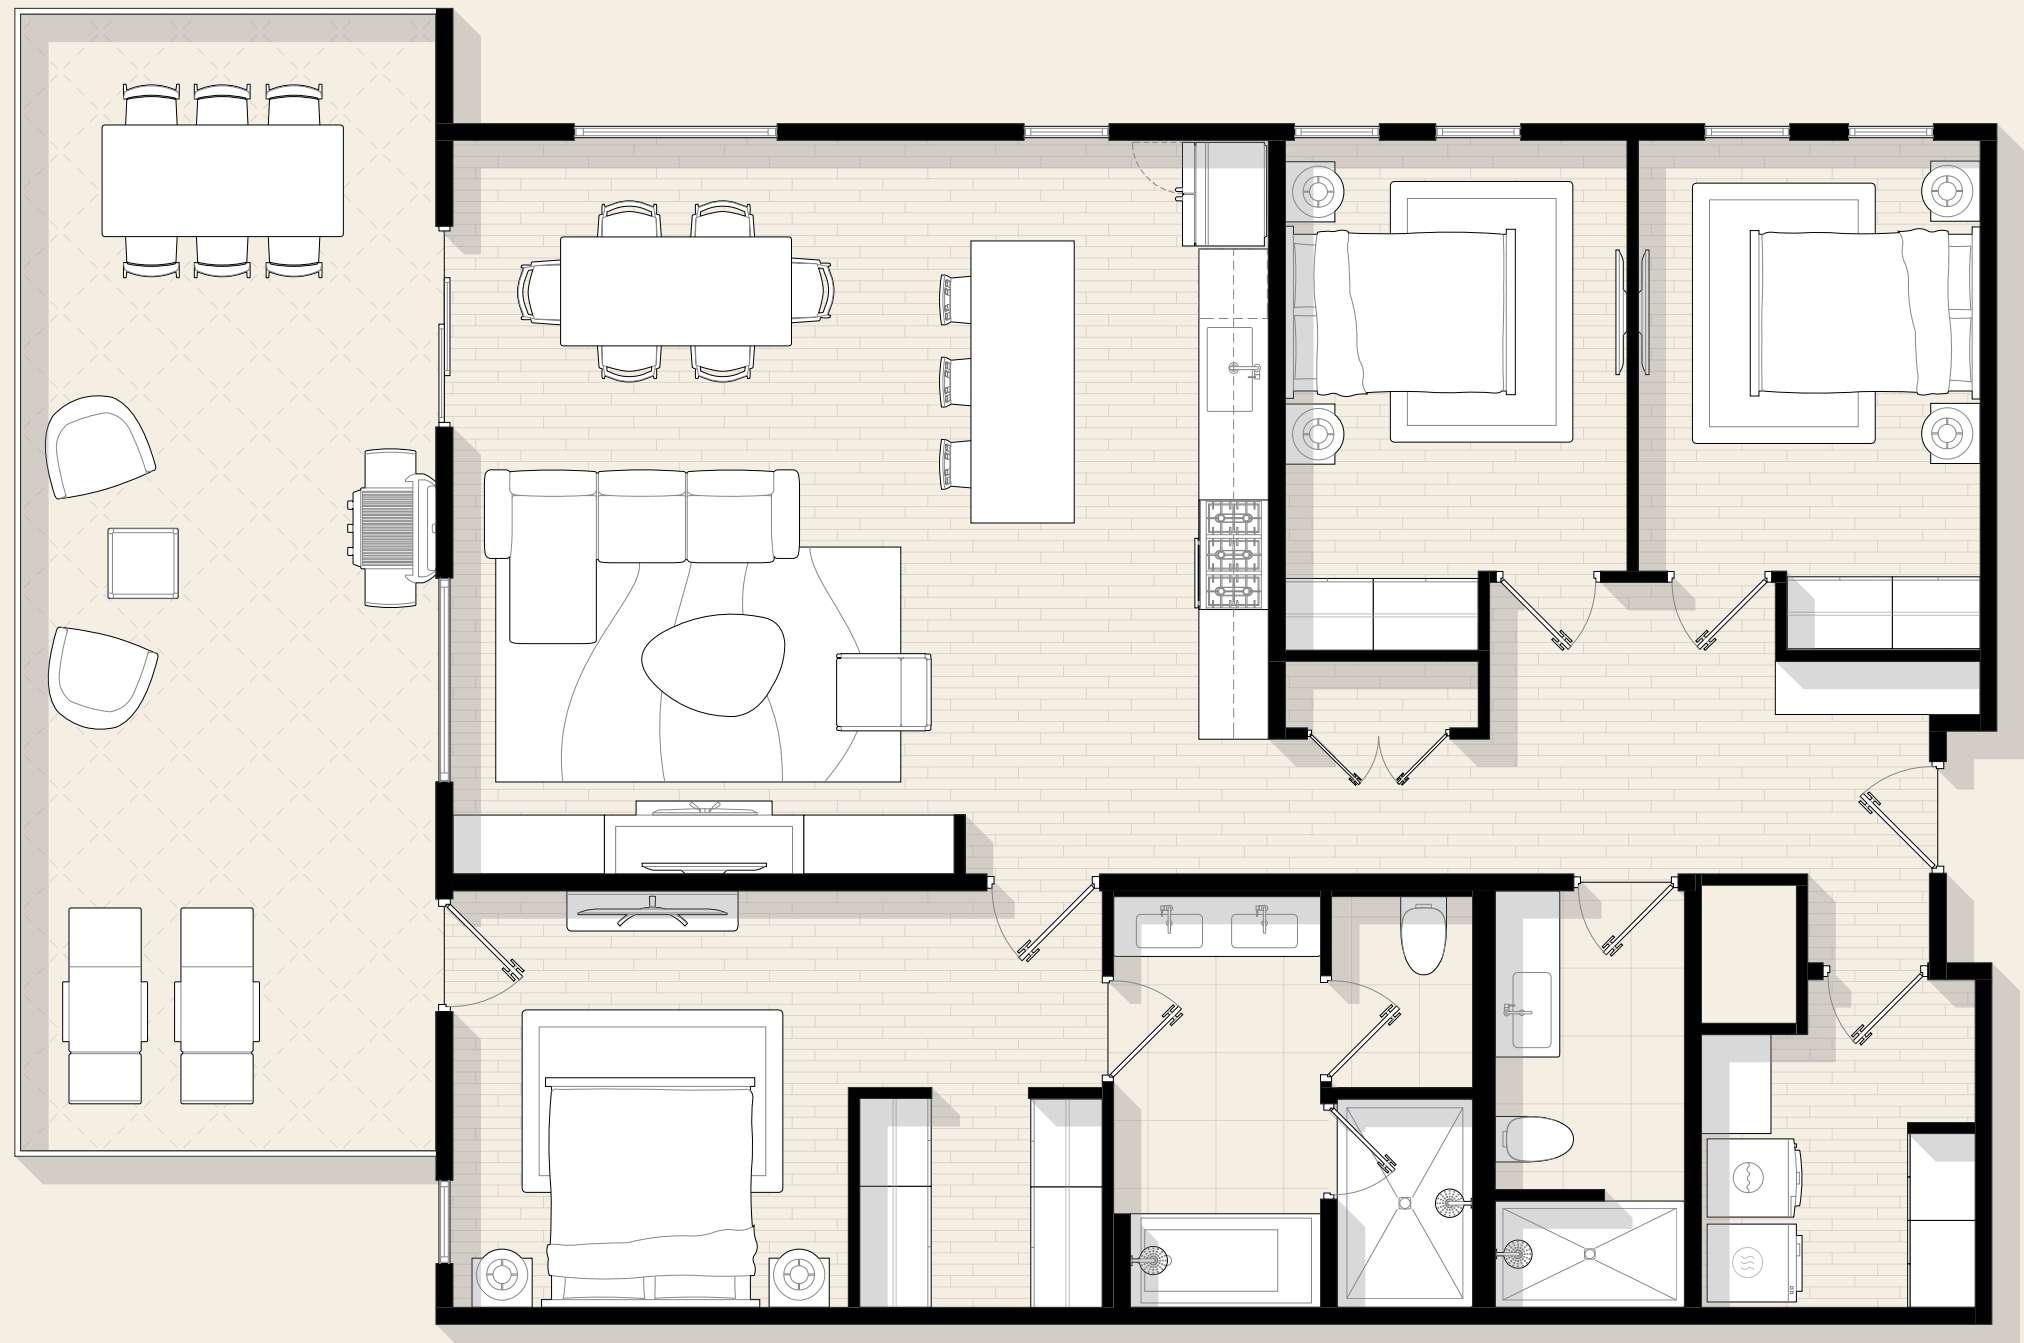

# P1

*3 Bedroom*

*2 Bathroom*

*1,558 Square Feet*

*North and West Exposures*

*Penthouse with Rooftop Patio*

## WASHBURN HOUSE

Sophisticated penthouse living with something rarely found in urban condominiums: generous private outdoor space. Inside, the home is designed for modern life—open, light-filled, and thoughtfully proportioned. Three bedrooms, two full bathrooms, and entertaining spaces that feel both elevated and inviting. But step outside to your expansive rooftop patio, and the city opens up before you. Morning coffee becomes ritual, summer dinners stretch late into the evening, the Minneapolis skyline meets Tangletown's tree canopy. A rare combination of penthouse polish and genuine outdoor living.