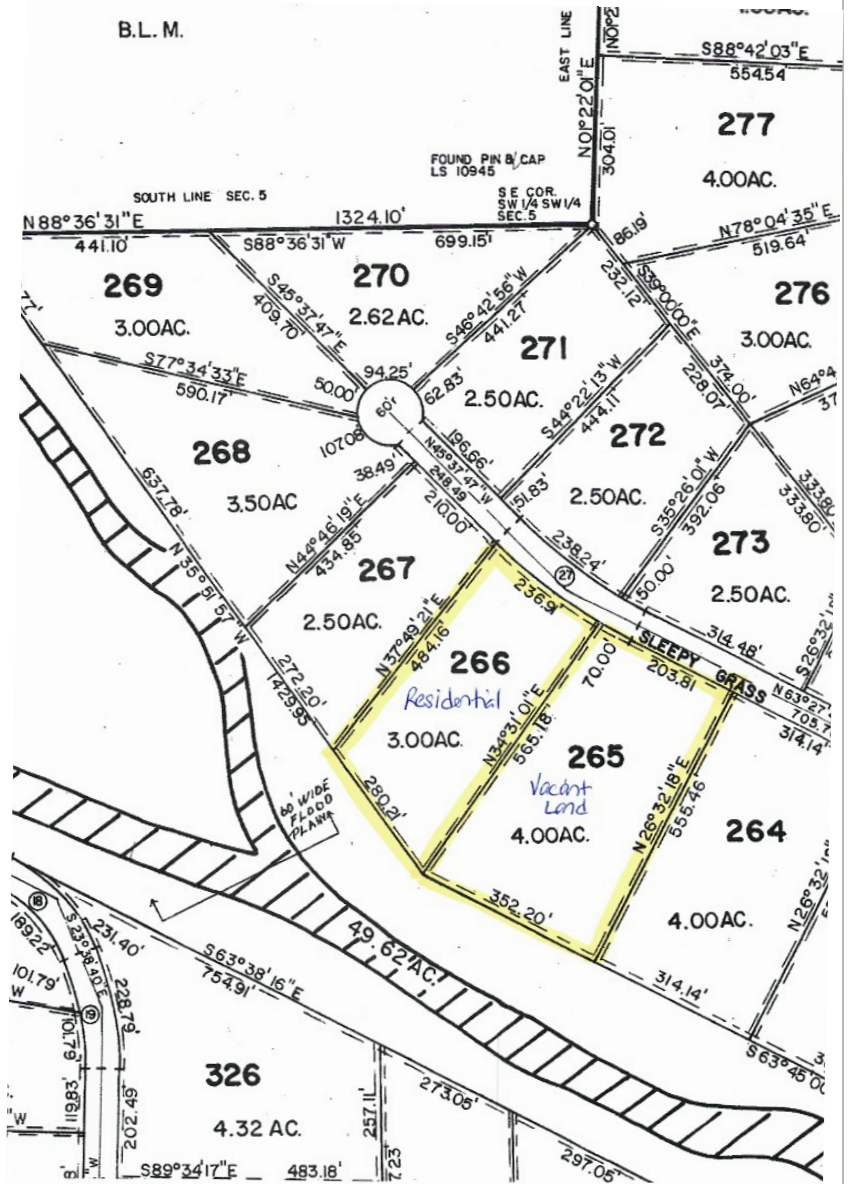

222 Sleepy Grass Court, Fairplay

Foxtail Pines, Lot 265 & 266, Filing 2

4BD/3BA, 3,662 sq. ft. - 7 Acres

OFFERED AT \$774,900

Amy Caniglia &
Bonnie Paffenroth
Office: 719-836-2766
www.canigliagroup.com

MOUNTAIN LUXURY ON 7 ACRES!
Spectacular 4bd/3.5ba with **UPSCALE FINISHES** on quiet **CUL-DE-SAC**. Easy access on county maintained road and close to pavement. Open floor plan with beautiful dry stack gas fireplace, large professional kitchen and access to expansive wrap around deck. **MOUNTAIN VIEWS** all the way to **Pikes Peak!** Relax in your private **HOT TUB** and watch wildlife wander by. Adjacent **OPEN SPACE** protects your view and leads to the neighborhood fishing pond!

Excellent rental history!
2ND BUILDING LOT INCLUDED
IN THE 7 ACRES!

www.CanigliaGroup.com

CANIGLIA
 GROUP, Inc.
 REAL ESTATE
 719-836-2766 canigliagroup.com