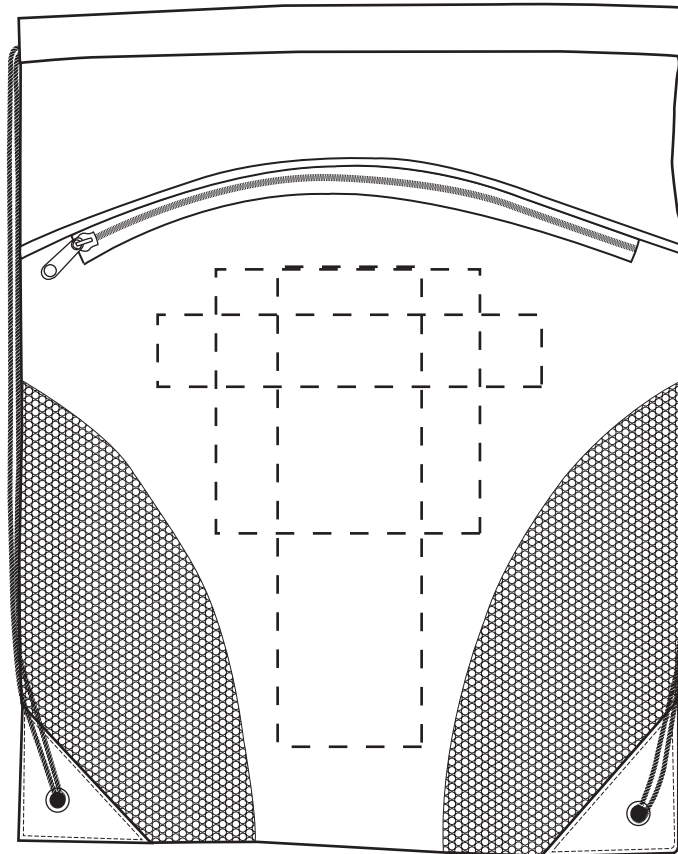

Imprint Areas:
5-1/2" x 5-1/2" Under the Zipper
3" x 10" vertical (optional)
8" x 1-1/2" horizontal (optional)

Cyclone Mesh Curve Polyester Drawstring Backpack
WBA-CM12
25% For Viewing
Front

Item #	Description
WBA-CM12	CYCLONE MESH CURVE POLYESTER DRAWSTRING BACKPACK
Your artwork will be sized to max imprint area unless otherwise requested. Due to the orientation of some logos, your artwork may be sized smaller than the imprint area listed here or in the catalog to achieve a uniform, non-distorted imprint.	