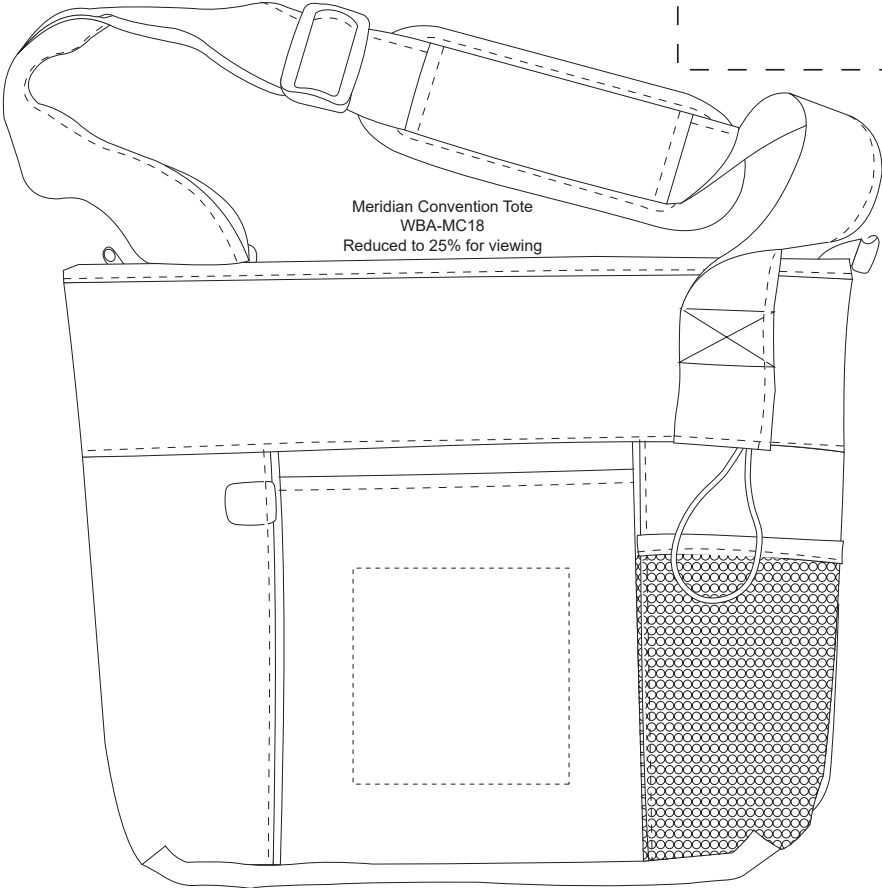

Front Pocket:
4.5" x 4.5"

| Item # | Description |
|----------|--------------------------|
| WBA-MC18 | MERIDIAN CONVENTION TOTE |

Your artwork will be sized to max imprint area unless otherwise requested. Due to the orientation of some logos, your artwork may be sized smaller than the imprint area listed here or in the catalog to achieve a uniform, non-distorted imprint.