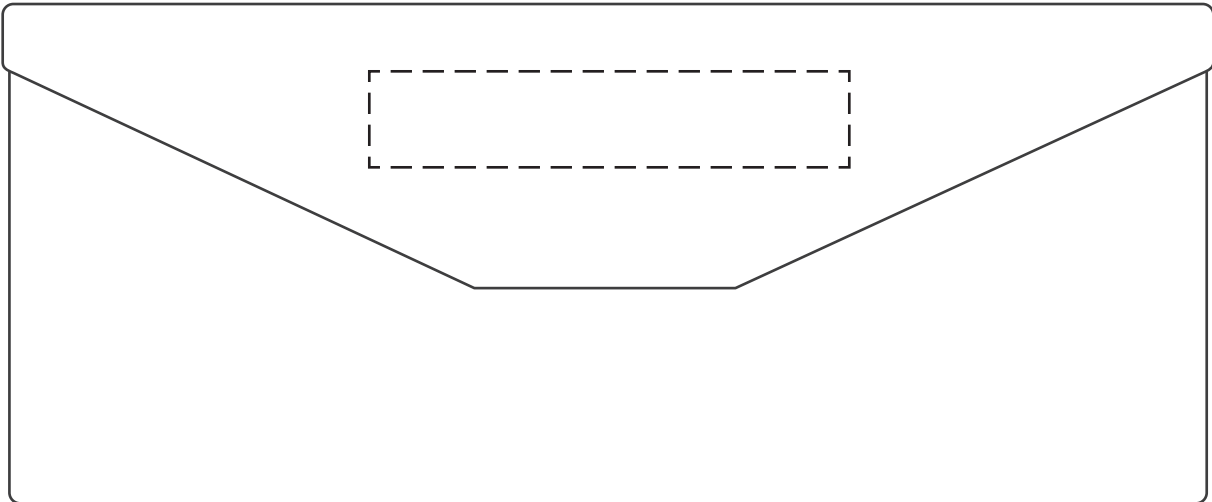

Eyeglasses & More Quick-Collapse Case  
WHF-QC18  
Actual Size

Item #	Description
WHF-QC18	EYEGASSES & MORE QUICK-COLLAPSE CASE
Your artwork will be sized to max imprint area unless otherwise requested. Due to the orientation of some logos, your artwork may be sized smaller than the imprint area listed here or in the catalog to achieve a uniform, non-distorted imprint.	