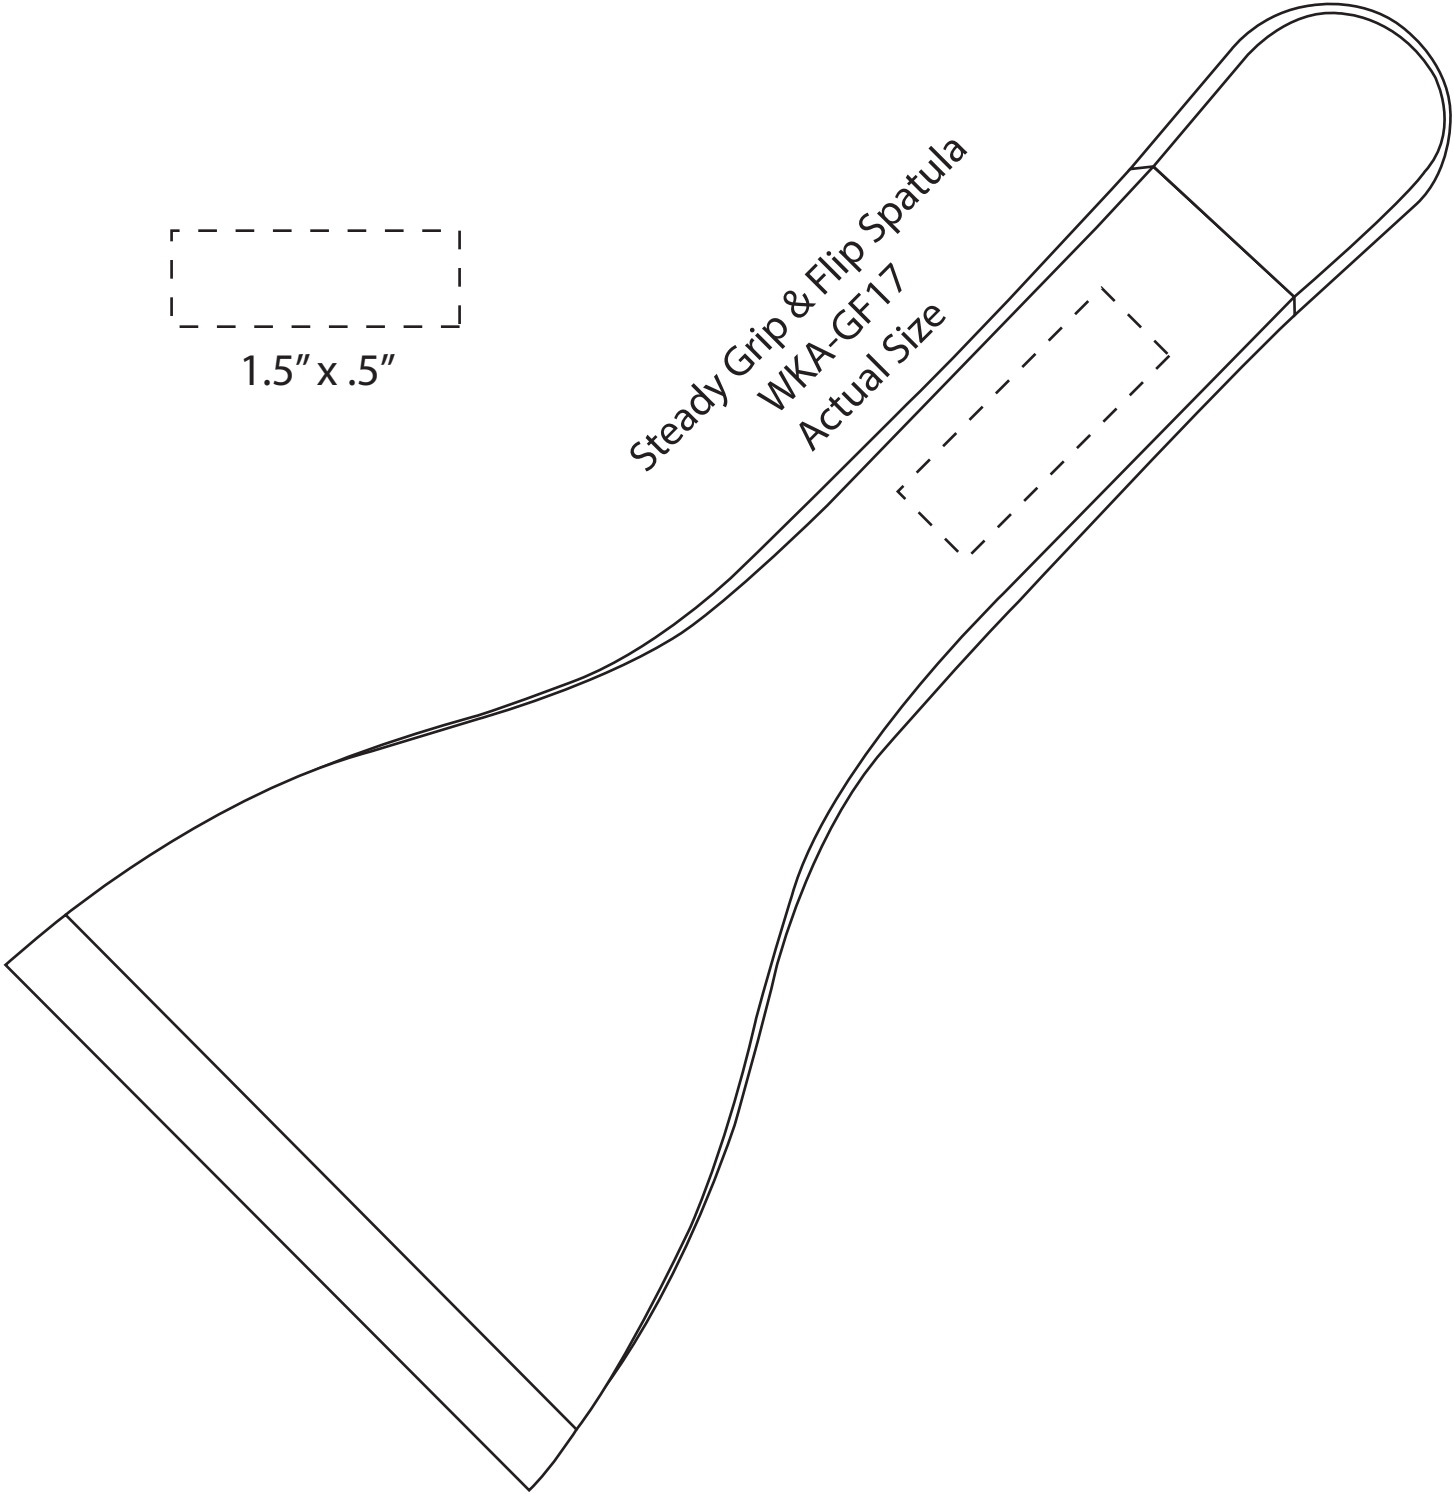

1.5" x .5"

Steady Grip & Flip Spatula
WKA-GF17
Actual Size

Item #	Description
WKA-GF17	STEADY GRIP & FLIP SPATULA

Your artwork will be sized to max imprint area unless otherwise requested. Due to the orientation of some logos, your artwork may be sized smaller than the imprint area listed here or in the catalog to achieve a uniform, non-distorted imprint.