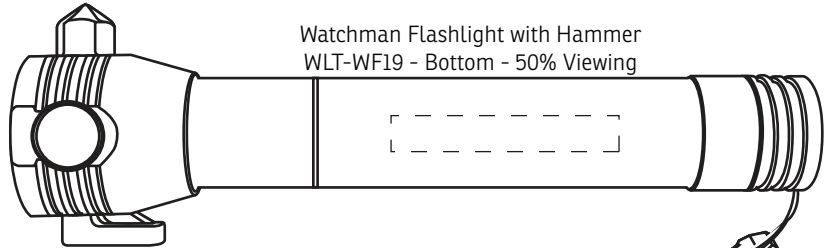

2-3/8" x 3/8"
 Bottom Only
 (Laser Engraving looks White)

Watchman Flashlight with Hammer
 WLT-WF19 - Top - 50% Viewing

Watchman Flashlight with Hammer
 WLT-WF19 - Bottom - 50% Viewing

2" x 1/2" Bottom Only
 (Pad Print)

Watchman Flashlight with Hammer
 WLT-WF19 - Top - 50% Viewing

Watchman Flashlight with Hammer
 WLT-WF19 - Bottom - 50% Viewing

| Item # | Description |
|----------|---------------------------------|
| WLT-WF19 | Watchman Flashlight with Hammer |

Your artwork will be sized to max imprint area unless otherwise requested. Due to the orientation of some logos, your artwork may be sized smaller than the imprint area listed here or in the catalog to achieve a uniform, non-distorted imprint.