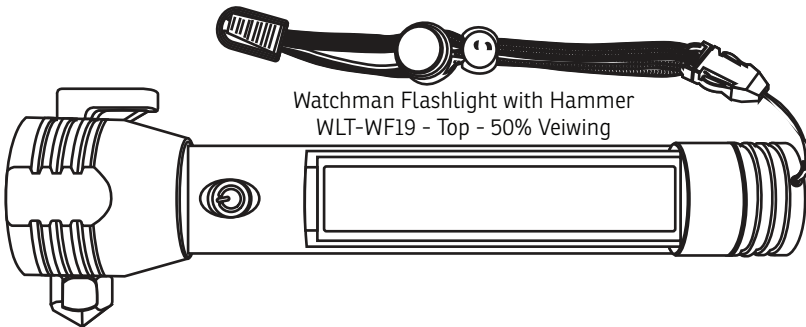

2-3/8" x 3/8"
 Bottom Only
 (Laser Engraving looks White)

Watchman Flashlight with Hammer
 WLT-WF19 - Top - 50% Viewing

Watchman Flashlight with Hammer
 WLT-WF19 - Bottom - 50% Viewing

2" x 1/2" Bottom Only
 (Pad Print)

Watchman Flashlight with Hammer
 WLT-WF19 - Top - 50% Viewing

Watchman Flashlight with Hammer
 WLT-WF19 - Bottom - 50% Viewing

| Item # | Description |
|----------|---------------------------------|
| WLT-WF19 | Watchman Flashlight with Hammer |

Your artwork will be sized to max imprint area unless otherwise requested. Due to the orientation of some logos, your artwork may be sized smaller than the imprint area listed here or in the catalog to achieve a uniform, non-distorted imprint.