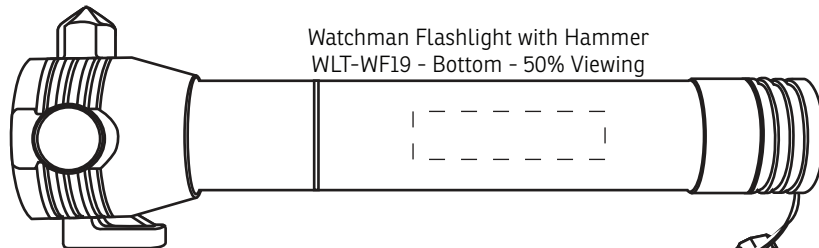

2-3/8" x 3/8"
 Bottom Only
 (Laser Engraving looks White)

Watchman Flashlight with Hammer
 WLT-WF19 - Top - 50% Viewing

Watchman Flashlight with Hammer
 WLT-WF19 - Bottom - 50% Viewing

2" x 1/2" Bottom Only
 (Pad Print)

Watchman Flashlight with Hammer
 WLT-WF19 - Top - 50% Viewing

Watchman Flashlight with Hammer
 WLT-WF19 - Bottom - 50% Viewing

| Item # | Description |
|----------|---------------------------------|
| WLT-WF19 | Watchman Flashlight with Hammer |

Your artwork will be sized to max imprint area unless otherwise requested. Due to the orientation of some logos, your artwork may be sized smaller than the imprint area listed here or in the catalog to achieve a uniform, non-distorted imprint.