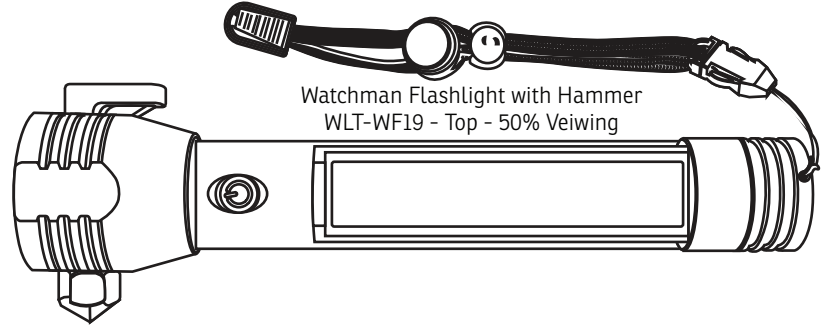

2-3/8" x 3/8"
 Bottom Only
 (Laser Engraving looks White)

Watchman Flashlight with Hammer
 WLT-WF19 - Top - 50% Viewing

Watchman Flashlight with Hammer
 WLT-WF19 - Bottom - 50% Viewing

2" x 1/2" Bottom Only
 (Pad Print)

Watchman Flashlight with Hammer
 WLT-WF19 - Top - 50% Viewing

Watchman Flashlight with Hammer
 WLT-WF19 - Bottom - 50% Viewing

| Item # | Description |
|----------|---------------------------------|
| WLT-WF19 | Watchman Flashlight with Hammer |

Your artwork will be sized to max imprint area unless otherwise requested. Due to the orientation of some logos, your artwork may be sized smaller than the imprint area listed here or in the catalog to achieve a uniform, non-distorted imprint.