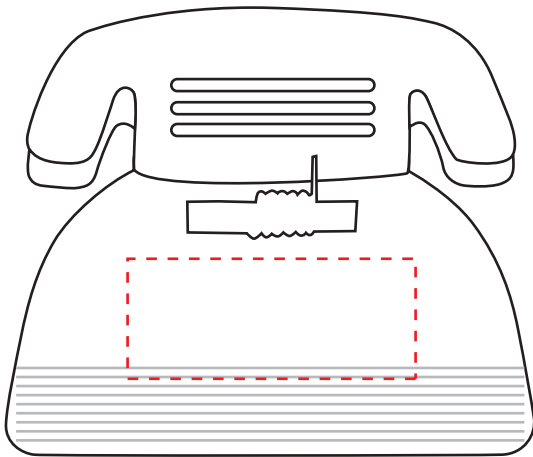

2"X 0.5" FRONT (ALT)

1.5" X 0.625" FRONT

2" X 0.375" BACK

FRONT

BACK

Item #	Description
WMG-TE08	TELEPHONE POWER CLIP

Your artwork will be sized to max imprint area unless otherwise requested. Due to the orientation of some logos, your artwork may be sized smaller than the imprint area listed here or in the catalog to achieve a uniform, non-distorted imprint.