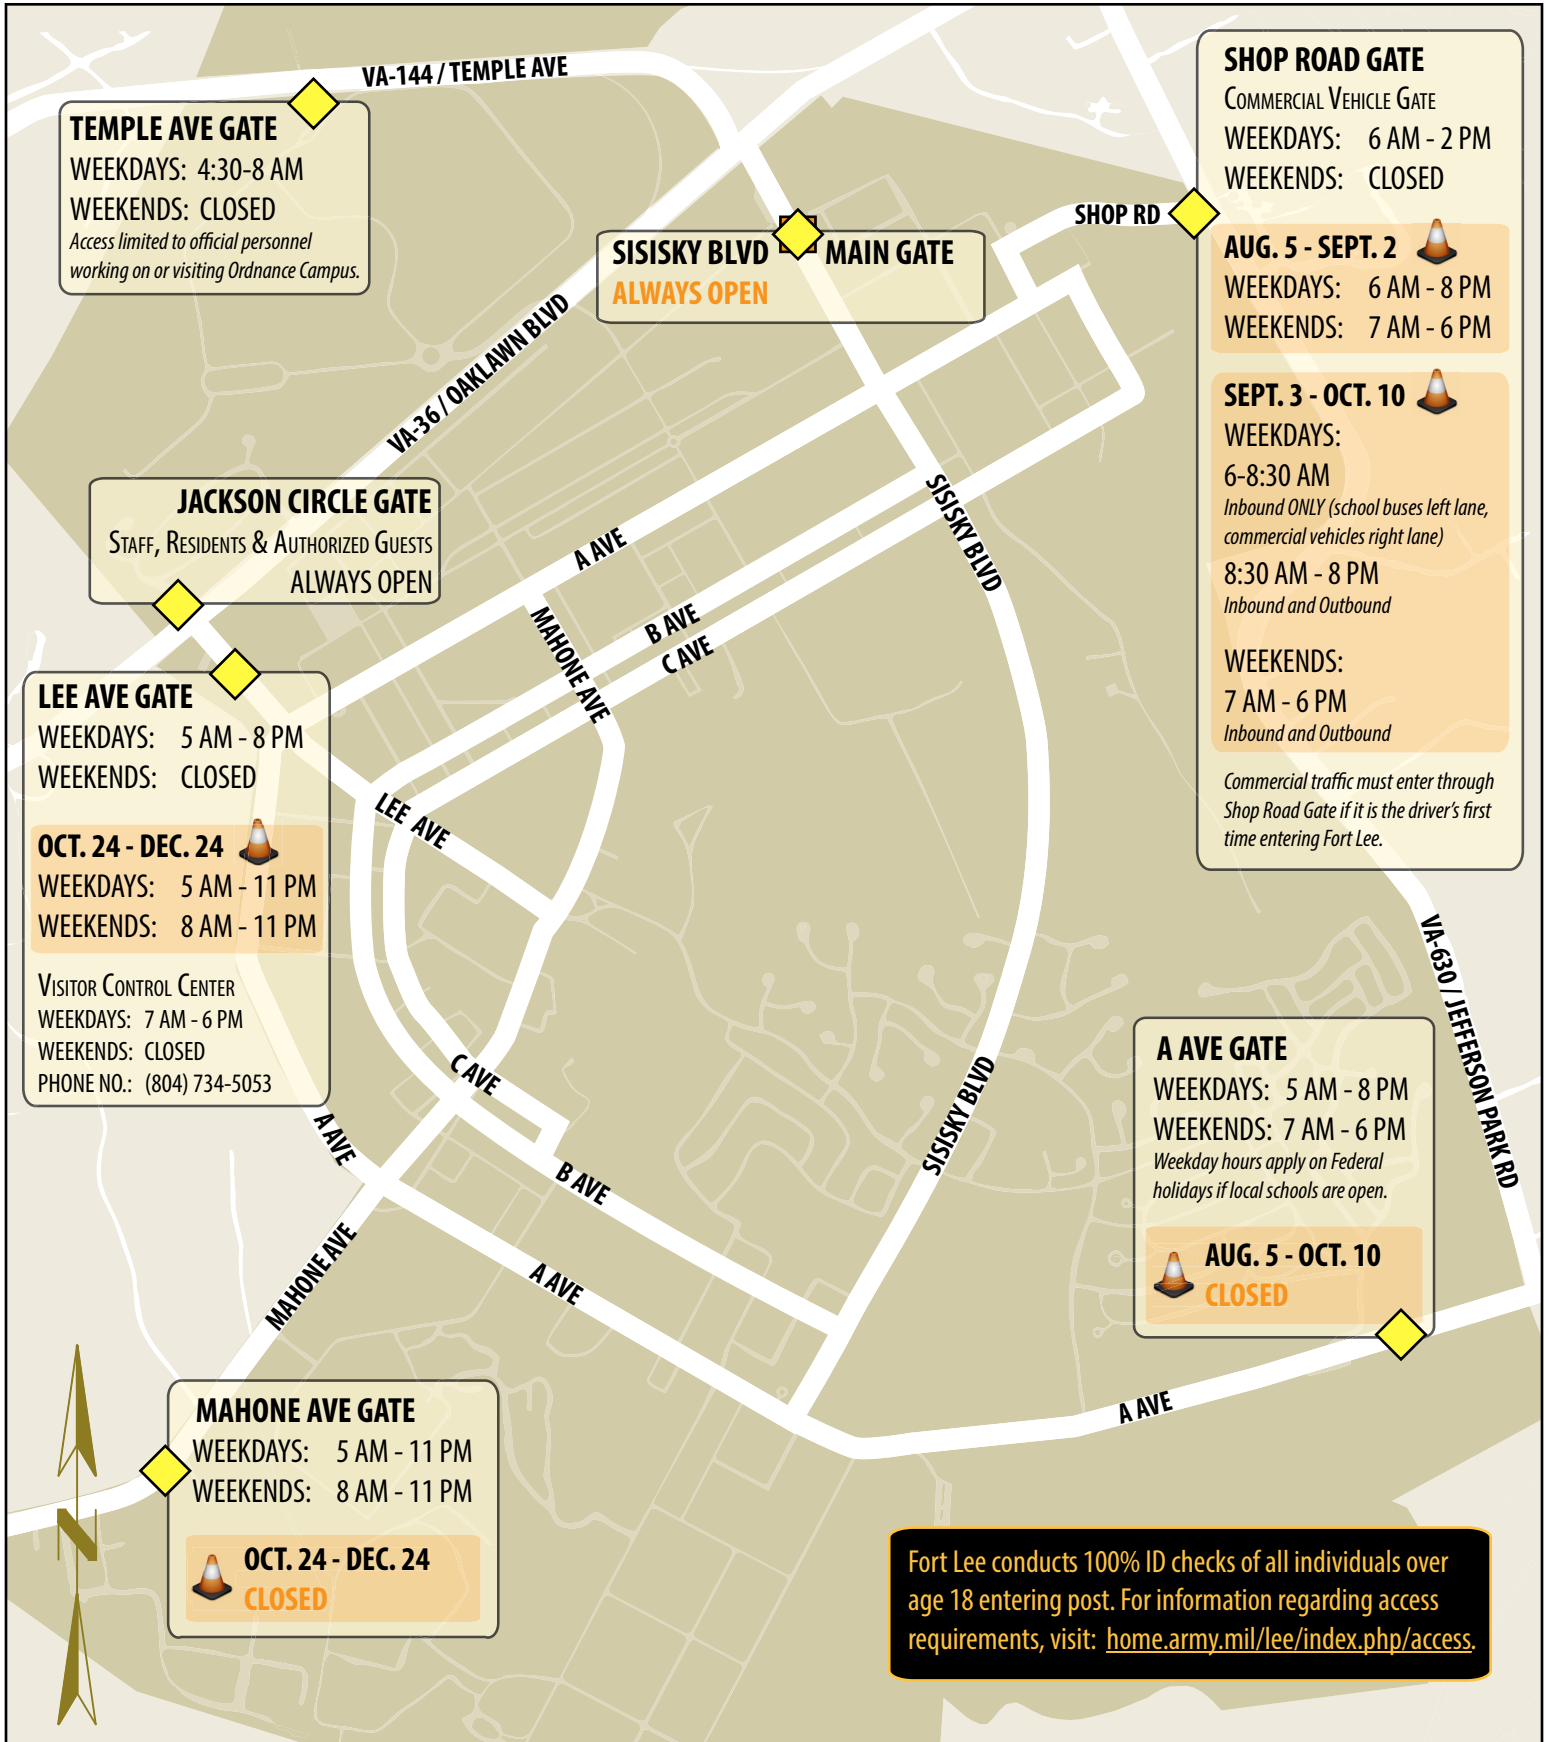

INSTALLATION ACCESS GATE HOURS FORT LEE, VIRGINIA

EFFECTIVE AUGUST 5, 2019

Please note temporary gate hours due to construction (may be subject to change).

Weekend hours also apply to federal holidays, unless otherwise noted.

UPDATED JULY 16, 2019