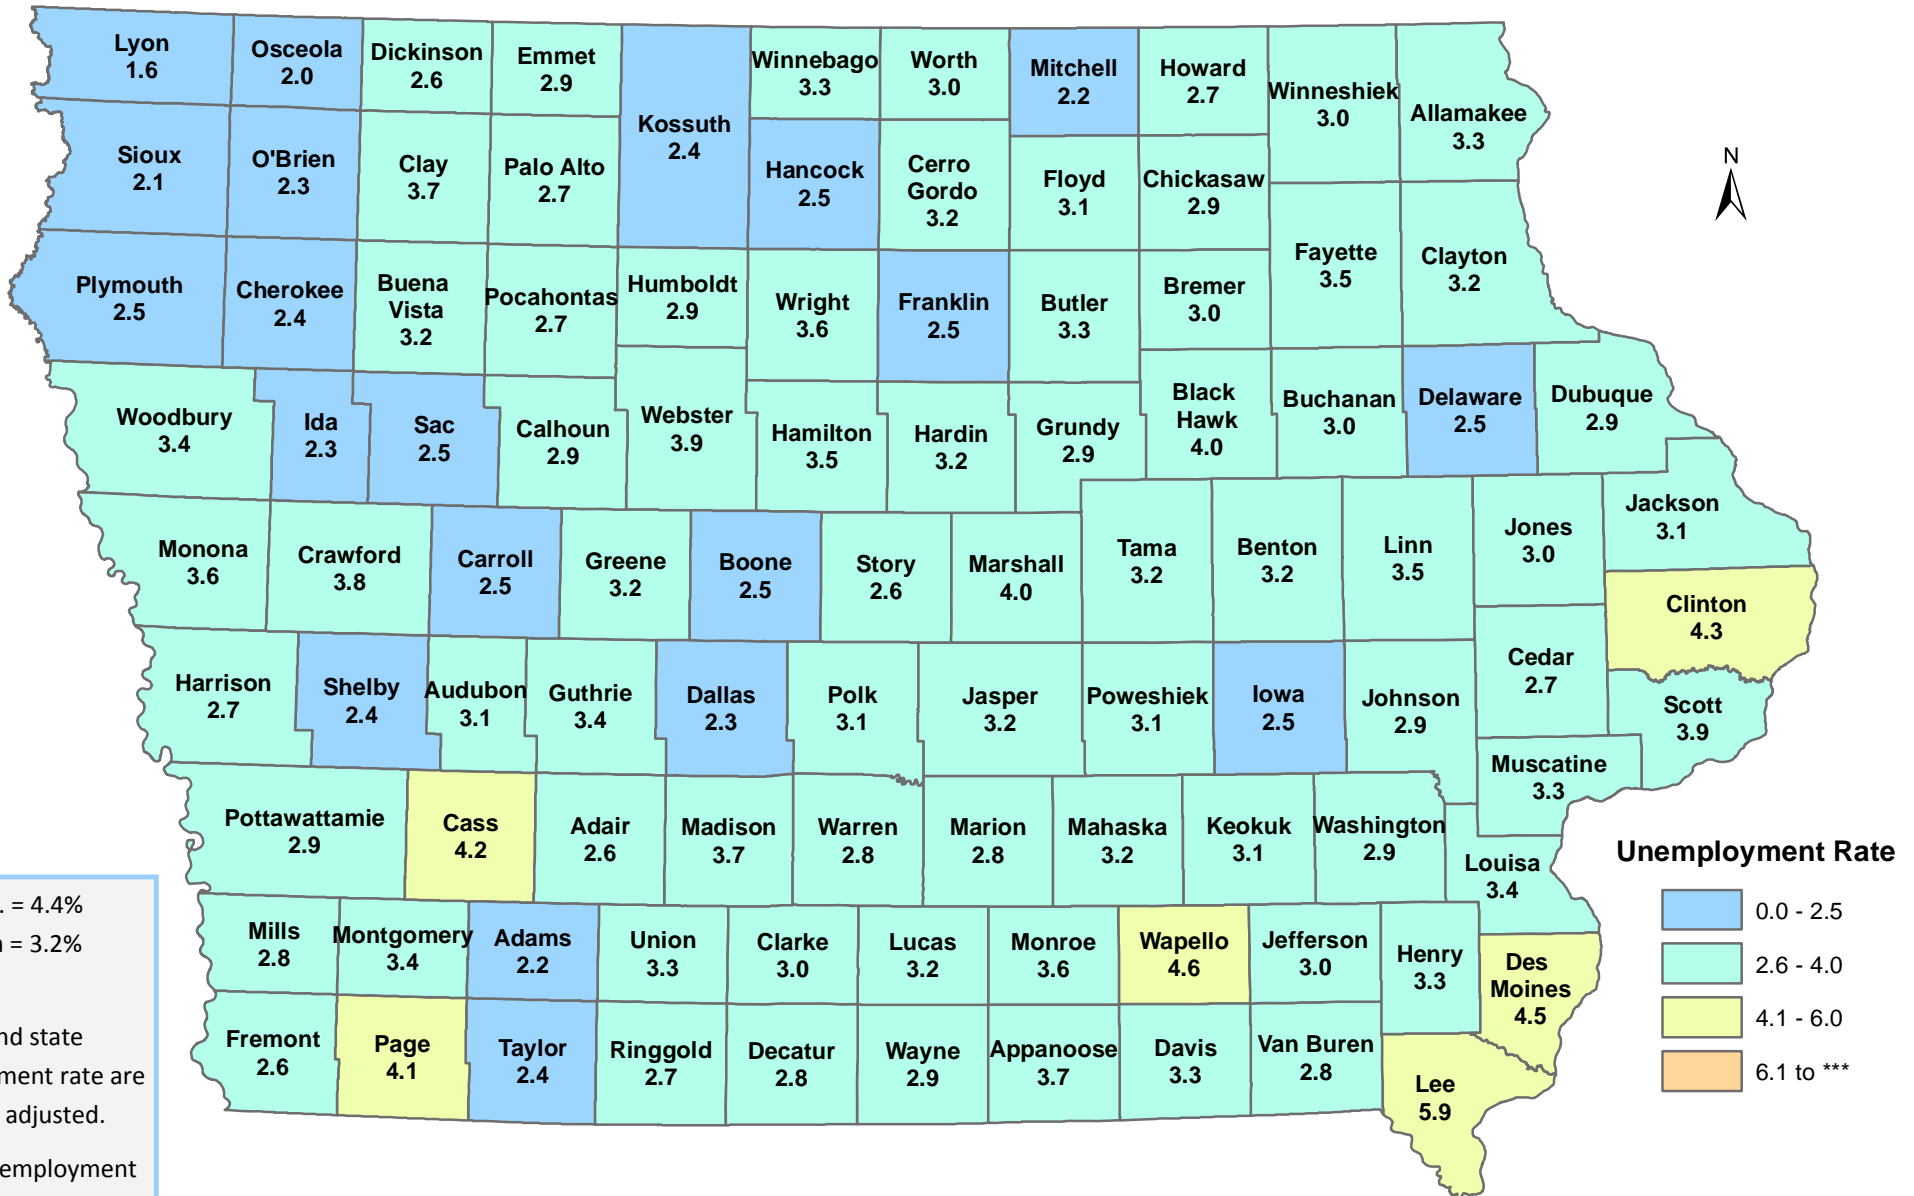

Iowa Unemployment Rates by County

June 2017

U.S. = 4.4%
Iowa = 3.2%

NOTE:
The U.S. and state unemployment rate are seasonally adjusted.
County unemployment rates are *not* seasonally adjusted.

Source: Labor Market Information Division, Iowa Workforce Development