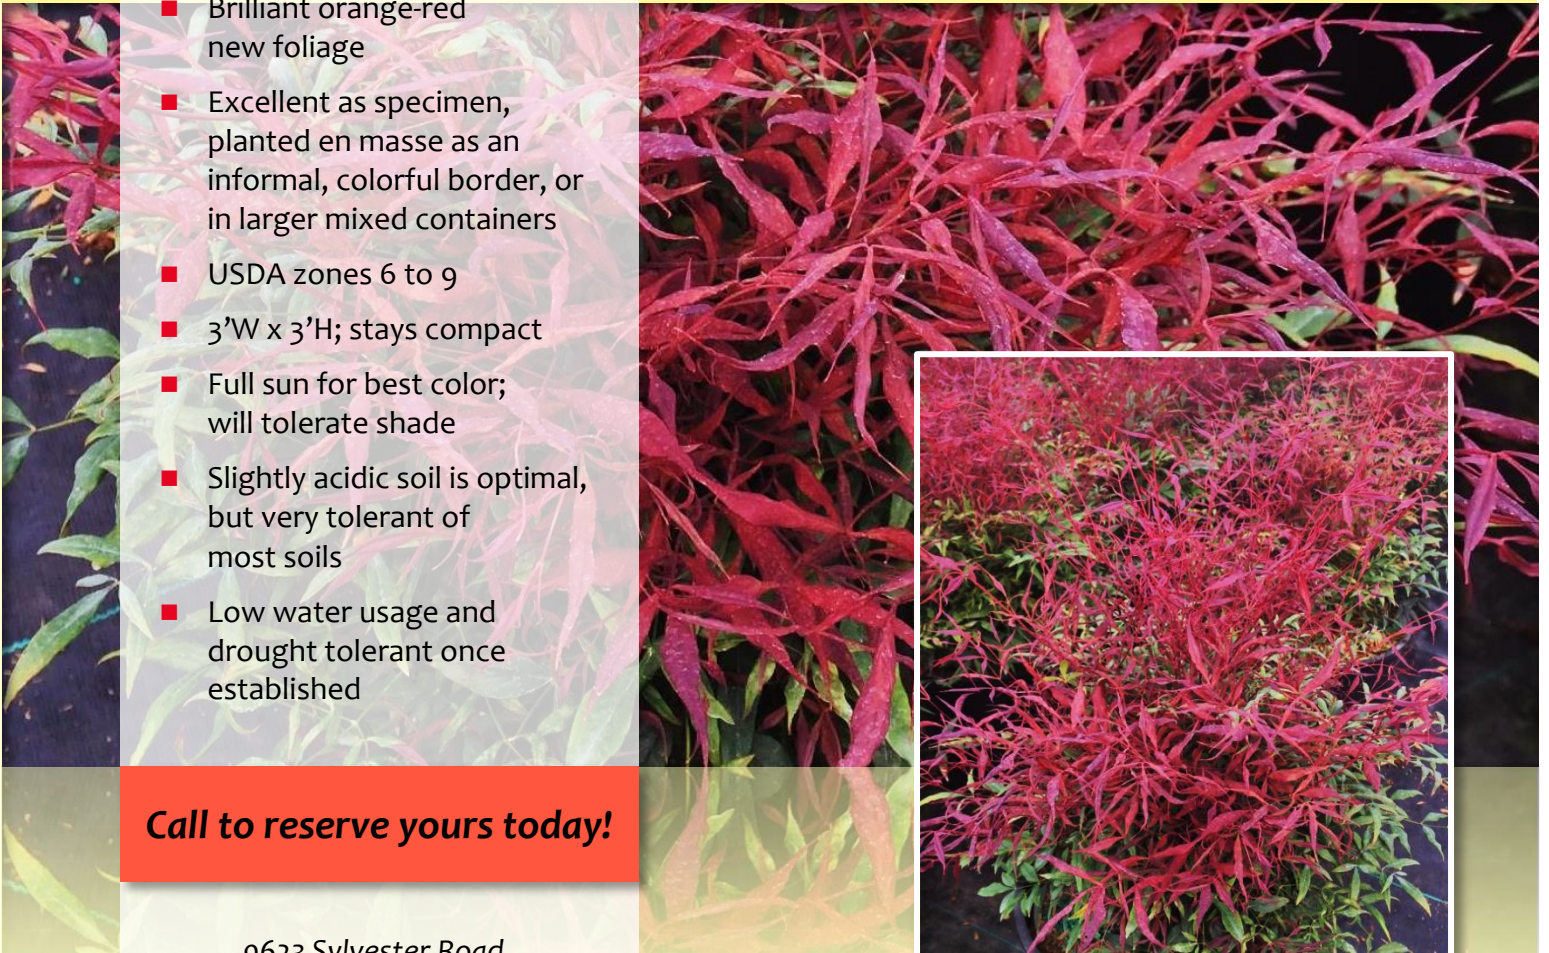

Our new Nandina features swirly, orange-red young foliage with the same great growth habit of its parent, 'Gulfstream'

- Nandina 'NanSid6' PPAF, CPBRAFF Bonfire™
- Developed by Sidhu & Sons Nursery
- Leaves are slender and distinctively swirly
- Brilliant orange-red new foliage
- Excellent as specimen, planted en masse as an informal, colorful border, or in larger mixed containers
- USDA zones 6 to 9
- 3'W x 3'H; stays compact
- Full sun for best color; will tolerate shade
- Slightly acidic soil is optimal, but very tolerant of most soils
- Low water usage and drought tolerant once established

Brand New from Sidhu & Sons!

NANDINA

Bonfire™

SLENDER, DISTINCTIVELY SWIRLY LEAVES, with VIBRANT ORANGE-RED NEW GROWTH, DISTINGUISH this FIERY NEW NANDINA from SIDHU & SONS NURSERY!

Call to reserve yours today!