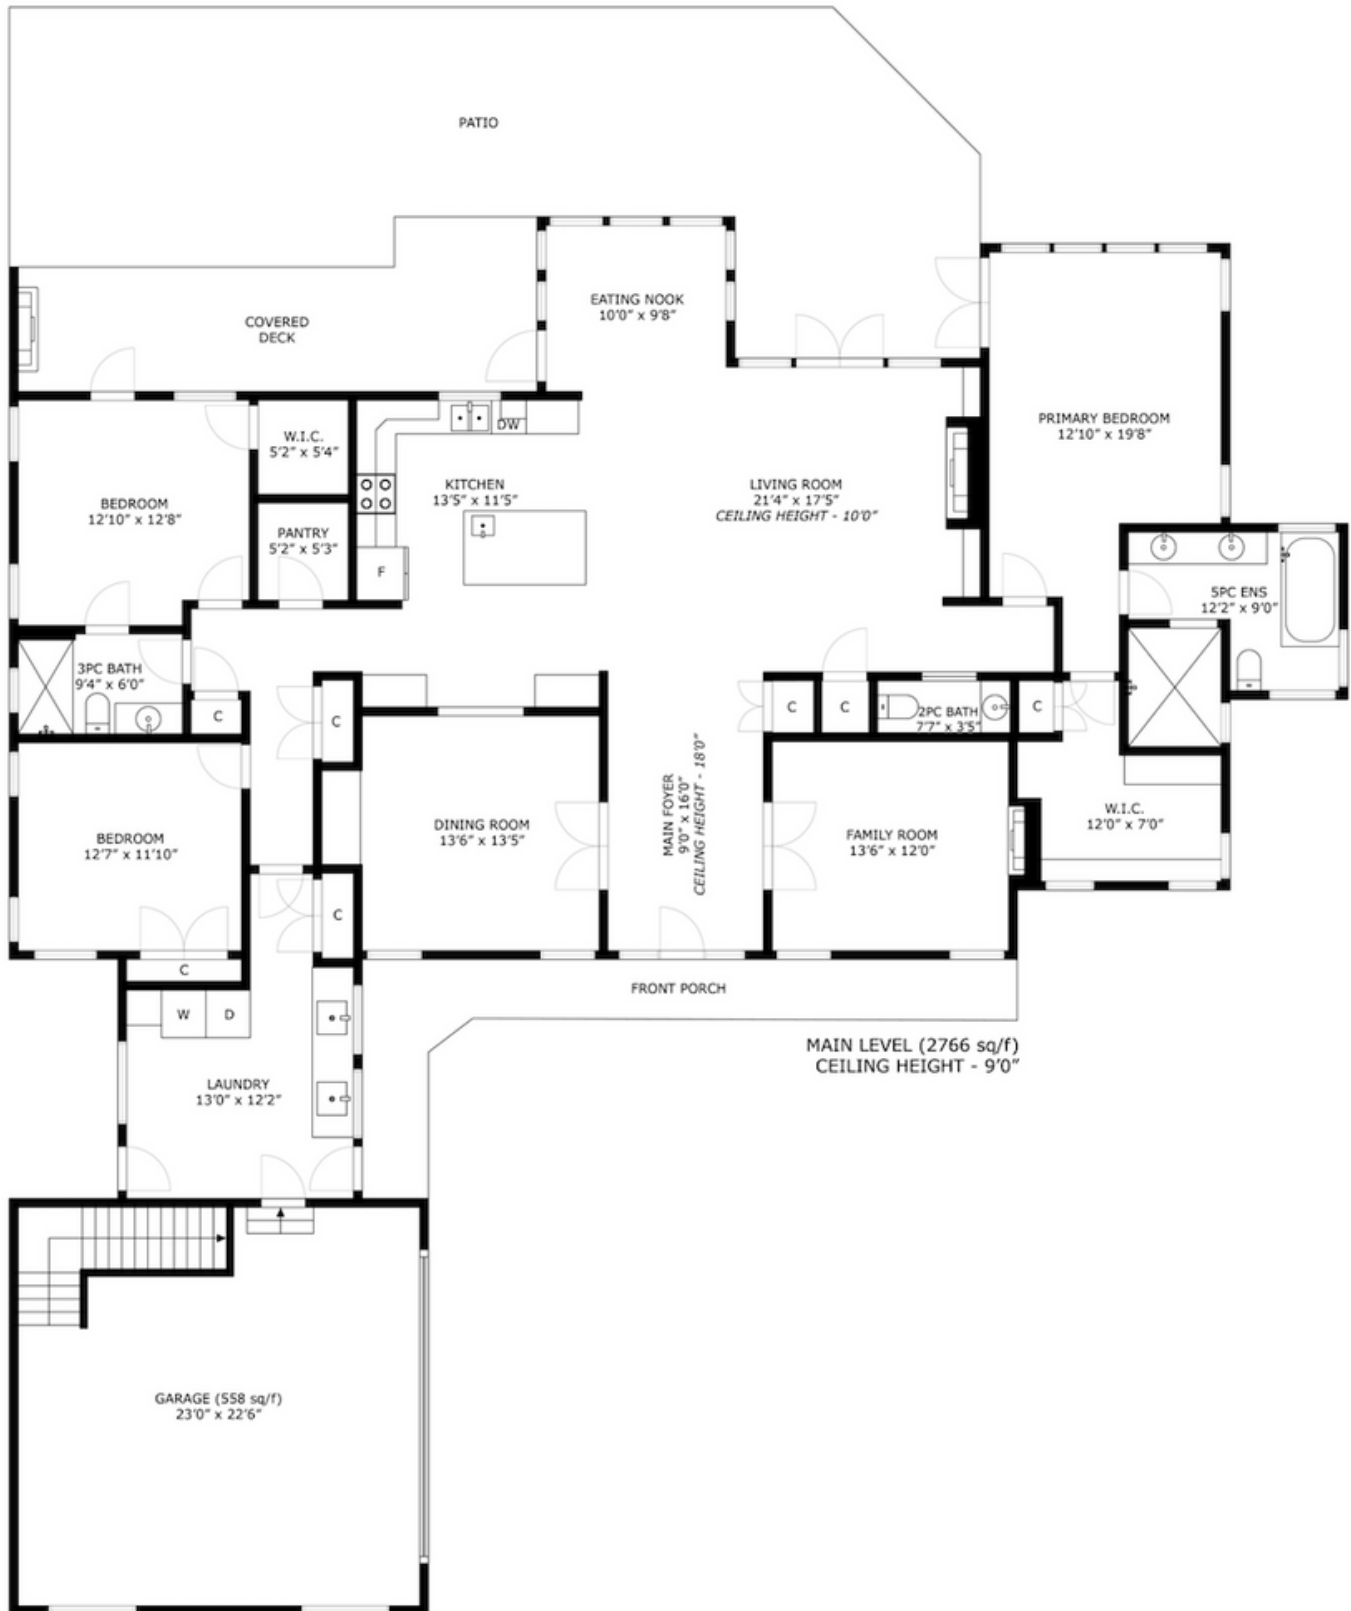

MAIN FLOOR

BONUS ROOM

TOTAL FINISHED:
3,130 SQFT

GARAGE:
558 SQFT

LAYOUT

LOT SIZE:
.67 ACRE

LOVE WHERE YOU LIVE
THEOCEANSIDELIFE.COM

Melissa Tracey
Personal Real Estate Corporation
250-951-6654
melissa@theoceansidelife.com
theoceansidelife.com