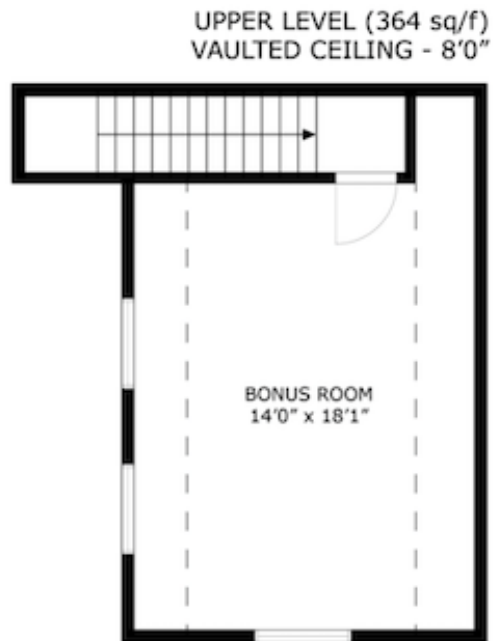

MAIN FLOOR

BONUS ROOM

TOTAL FINISHED:
3,130 SQFT

GARAGE:
558 SQFT

LAYOUT

LOT SIZE:
.67 ACRE

LOVE WHERE YOU LIVE
THEOCEANSIDELIFE.COM

Melissa Tracey
Personal Real Estate Corporation
250-951-6654
melissa@theoceansidelife.com
theoceansidelife.com