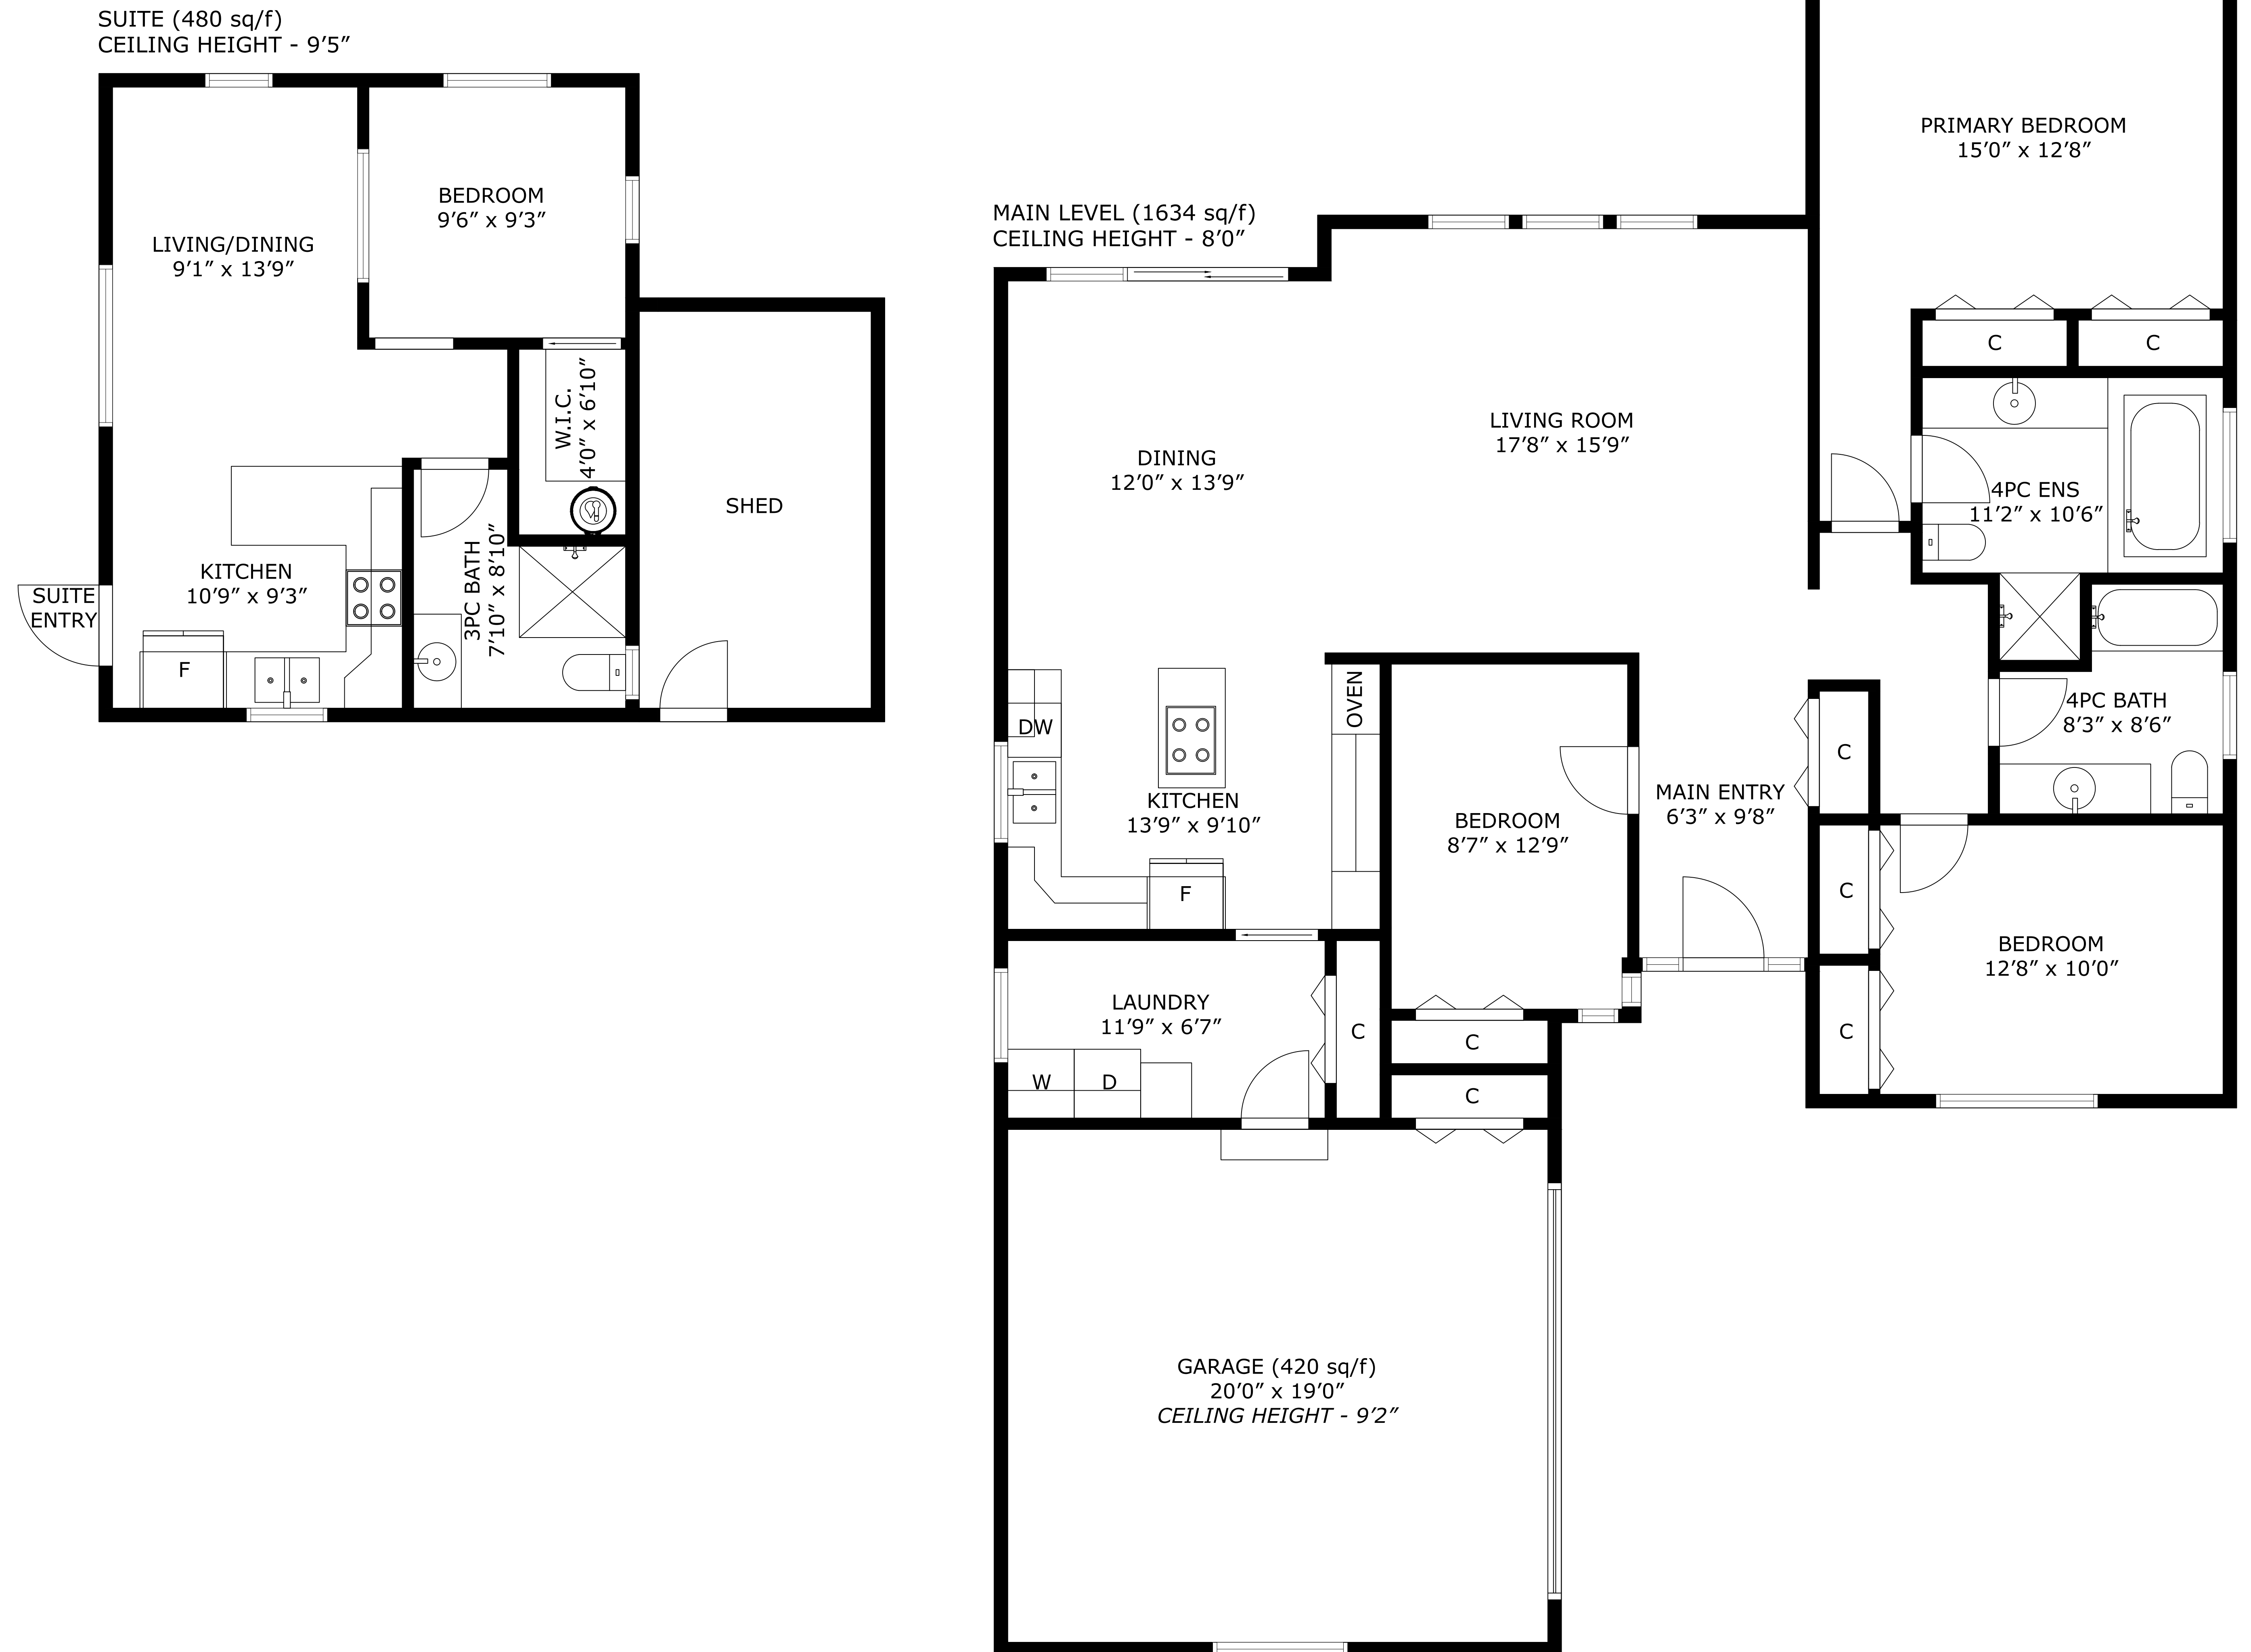

786 Nicolls Drive

Total Finished Area - 2114 Sq Ft

Melissa Tracey

Property Matrix

2114 Sq Ft
Total Finished

420 Sq Ft
Garage

All measurements are approximate and should be verified by the Buyer if important.