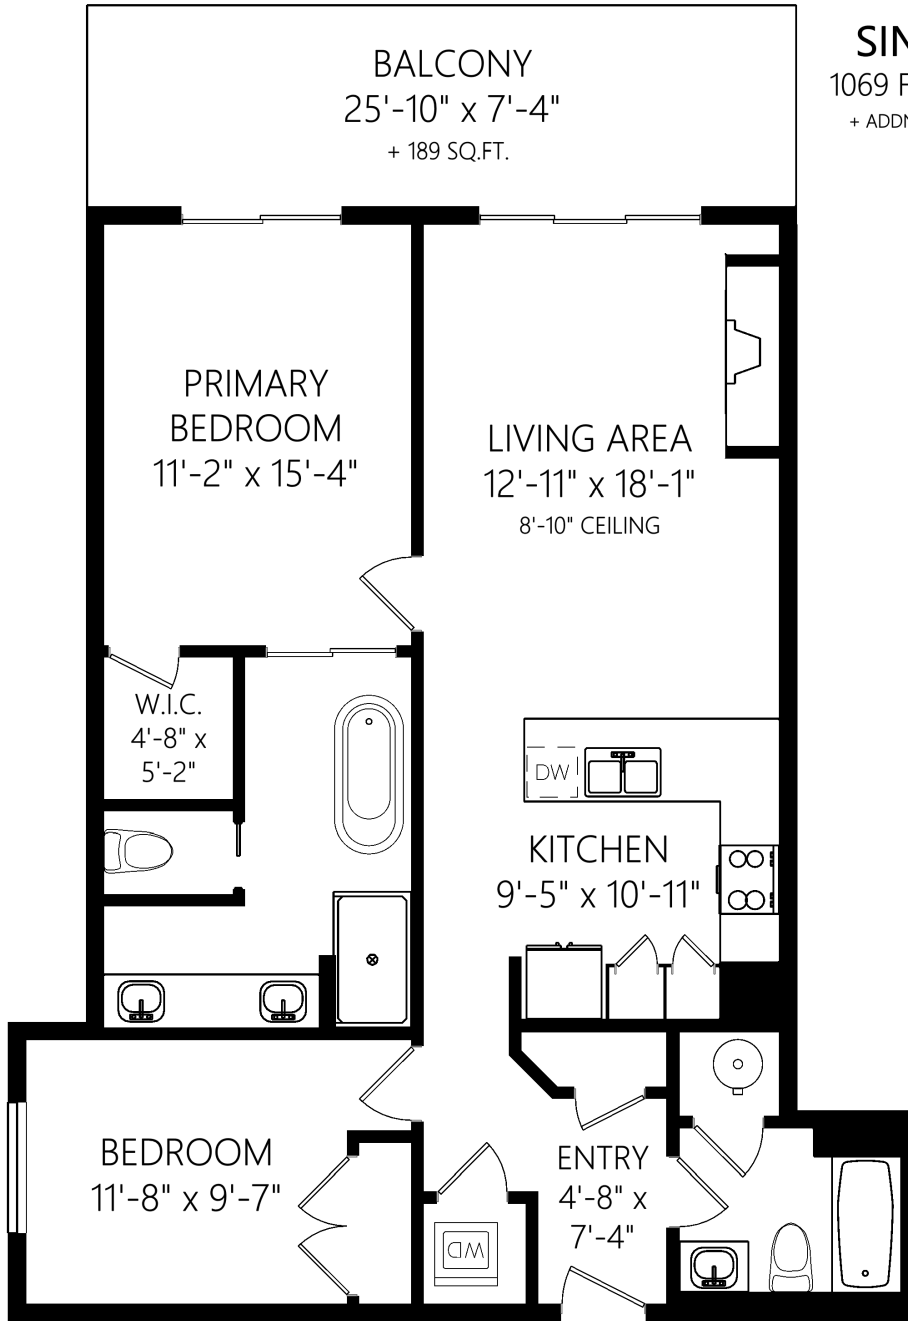

Paul Vandermade

Personal Real Estate Corporation

(250) 891-5987

paul@paulvandermade.com

http://www.paulvandermade.com

305-1820 Maple Ave S

SINGLE LEVEL

1069 FINISHED SQ.FT.

+ ADDNL. SQ.FT. WHERE NOTED

	Fin. Sq.Ft.	UnFin. Sq.Ft.	Total Sq.Ft.
Single Level	1069	0	1069
Total	1069	0	1069

Shown length and width dimensions are approximate.
Area sq.ft. is representative of the on-site measurements. (1" accuracy)