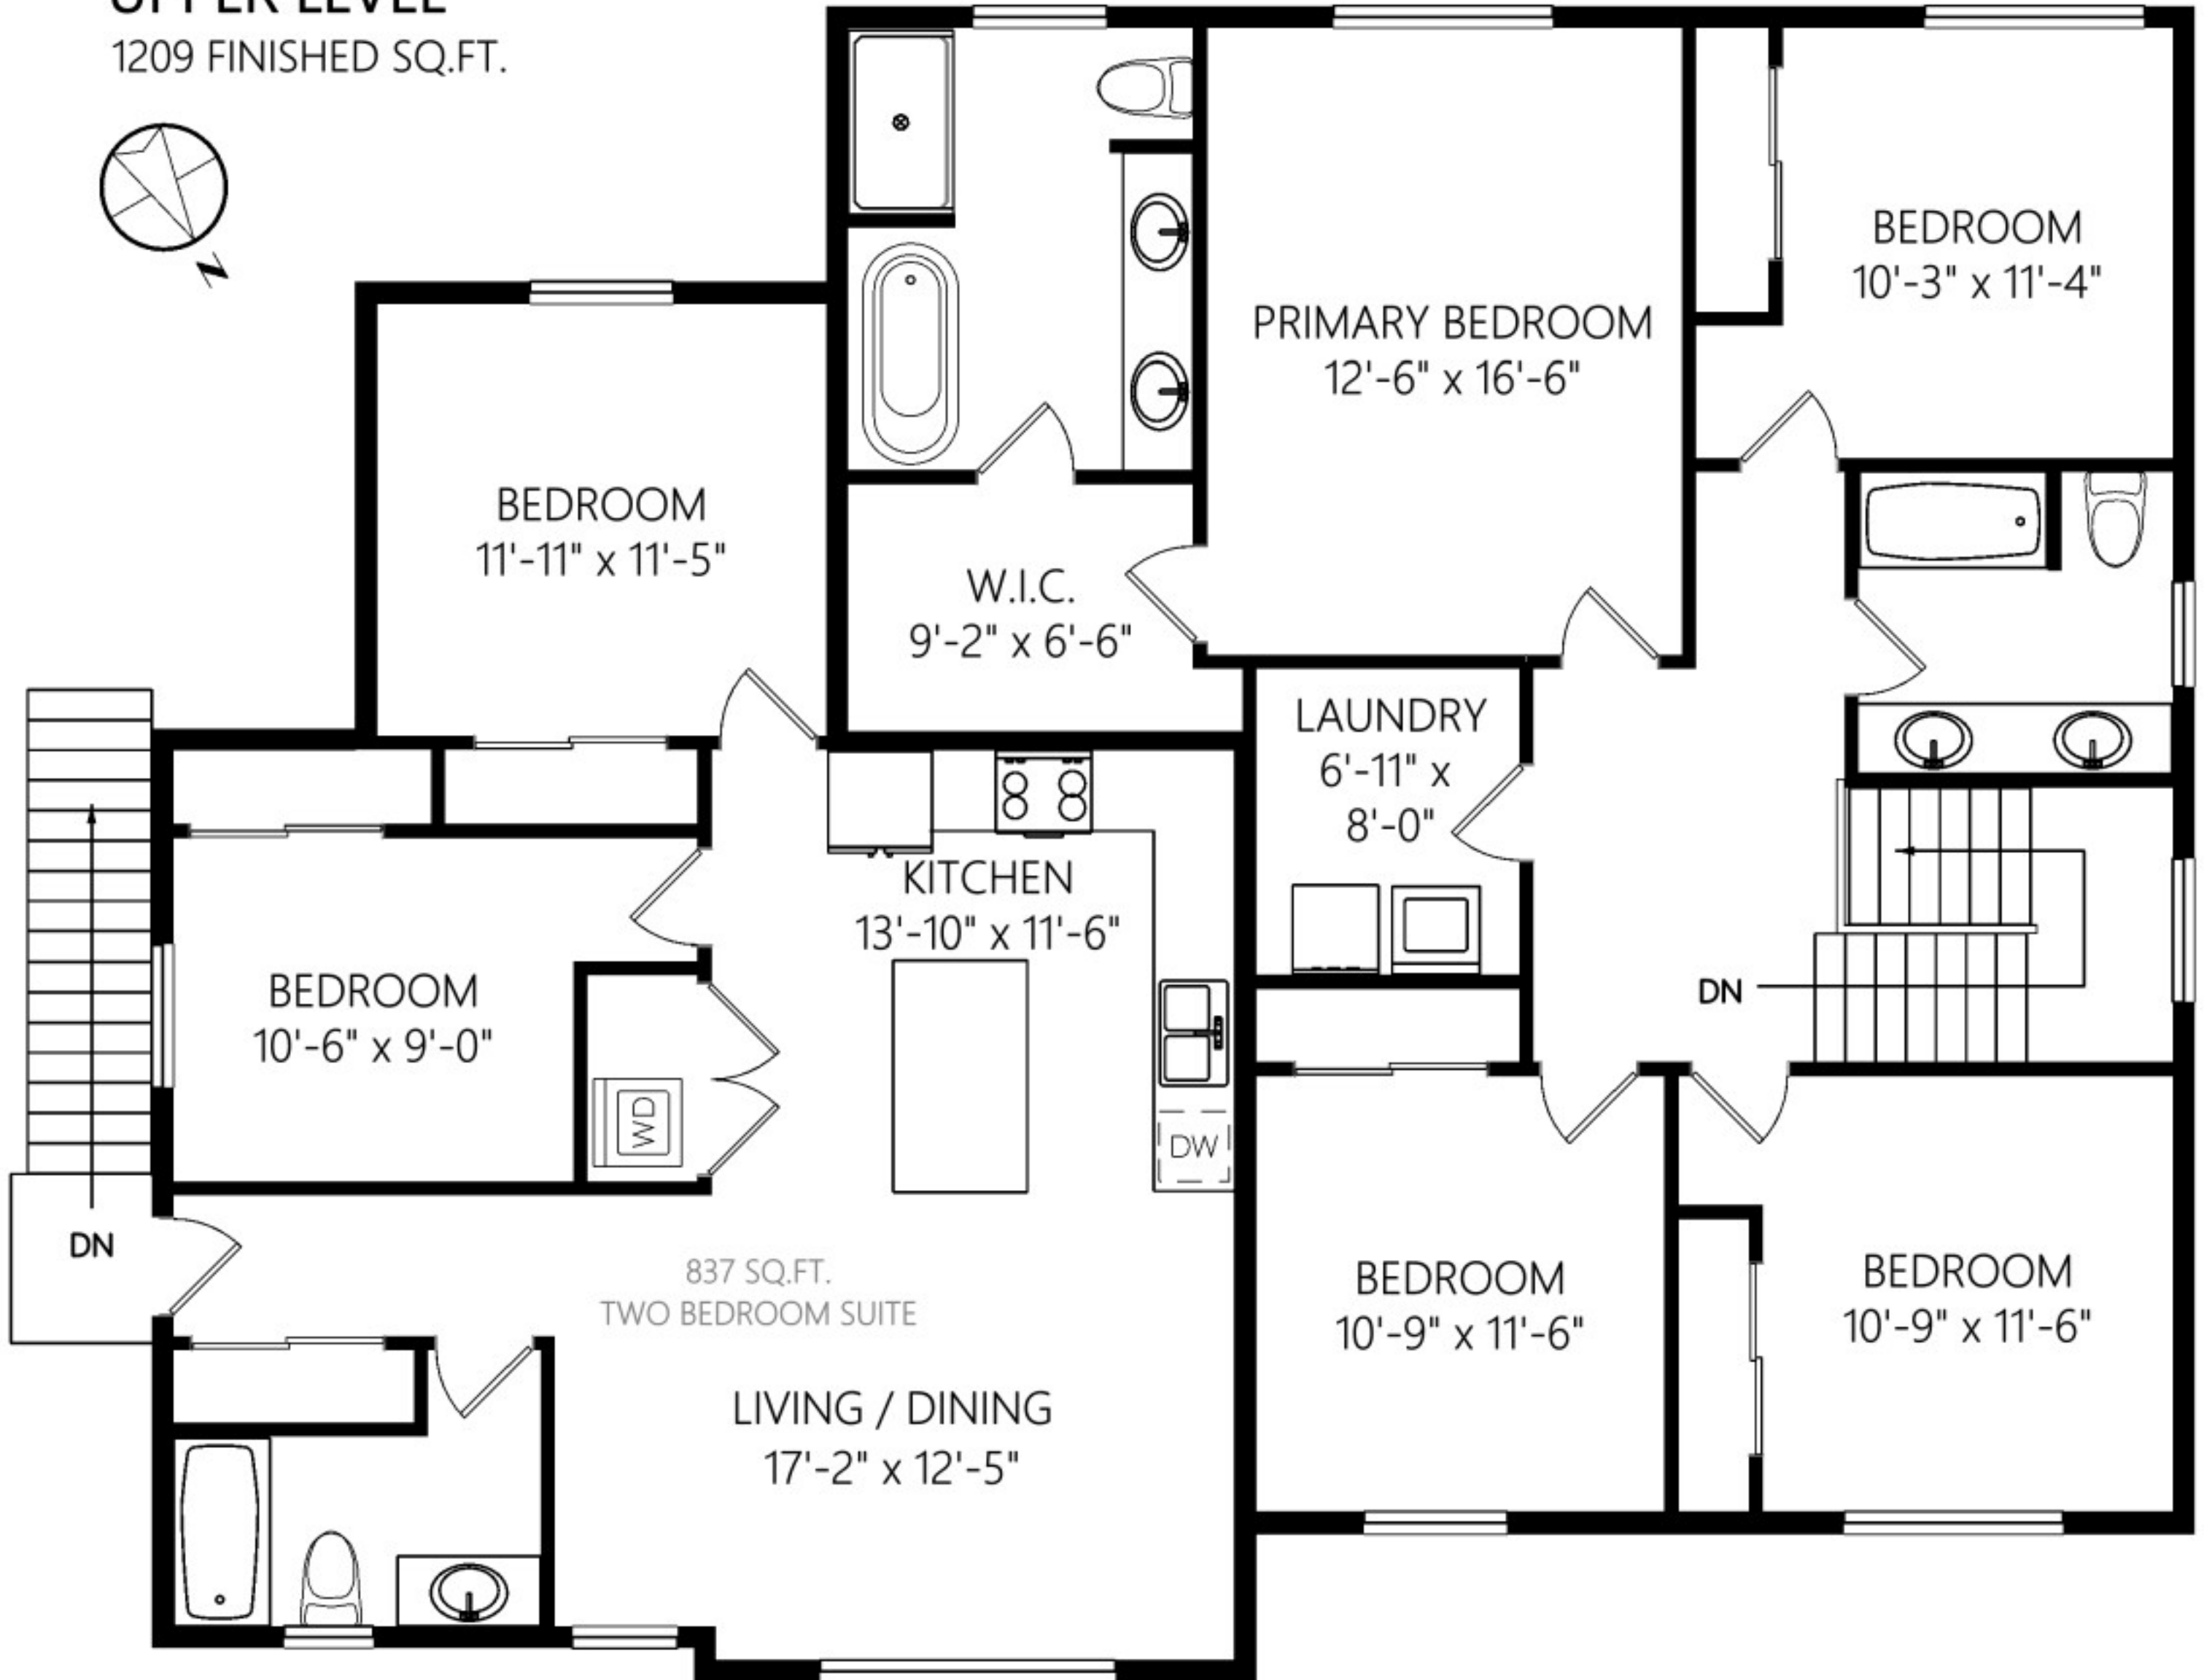

MAIN LEVEL

1174 FINISHED SQ.FT.

+ ADDNL. SQ.FT. WHERE NOTED

*MEASUREMENTS DERIVED FROM BUILDER PLAN. ACTUAL DIMENSIONS MAY VARY

UPPER LEVEL
1209 FINISHED SQ.FT.

*MEASUREMENTS DERIVED FROM BUILDER PLAN. ACTUAL DIMENSIONS MAY VARY

LOWER LEVEL

1208 FINISHED SQ.FT.

*MEASUREMENTS DERIVED FROM BUILDER PLAN. ACTUAL DIMENSIONS MAY VARY