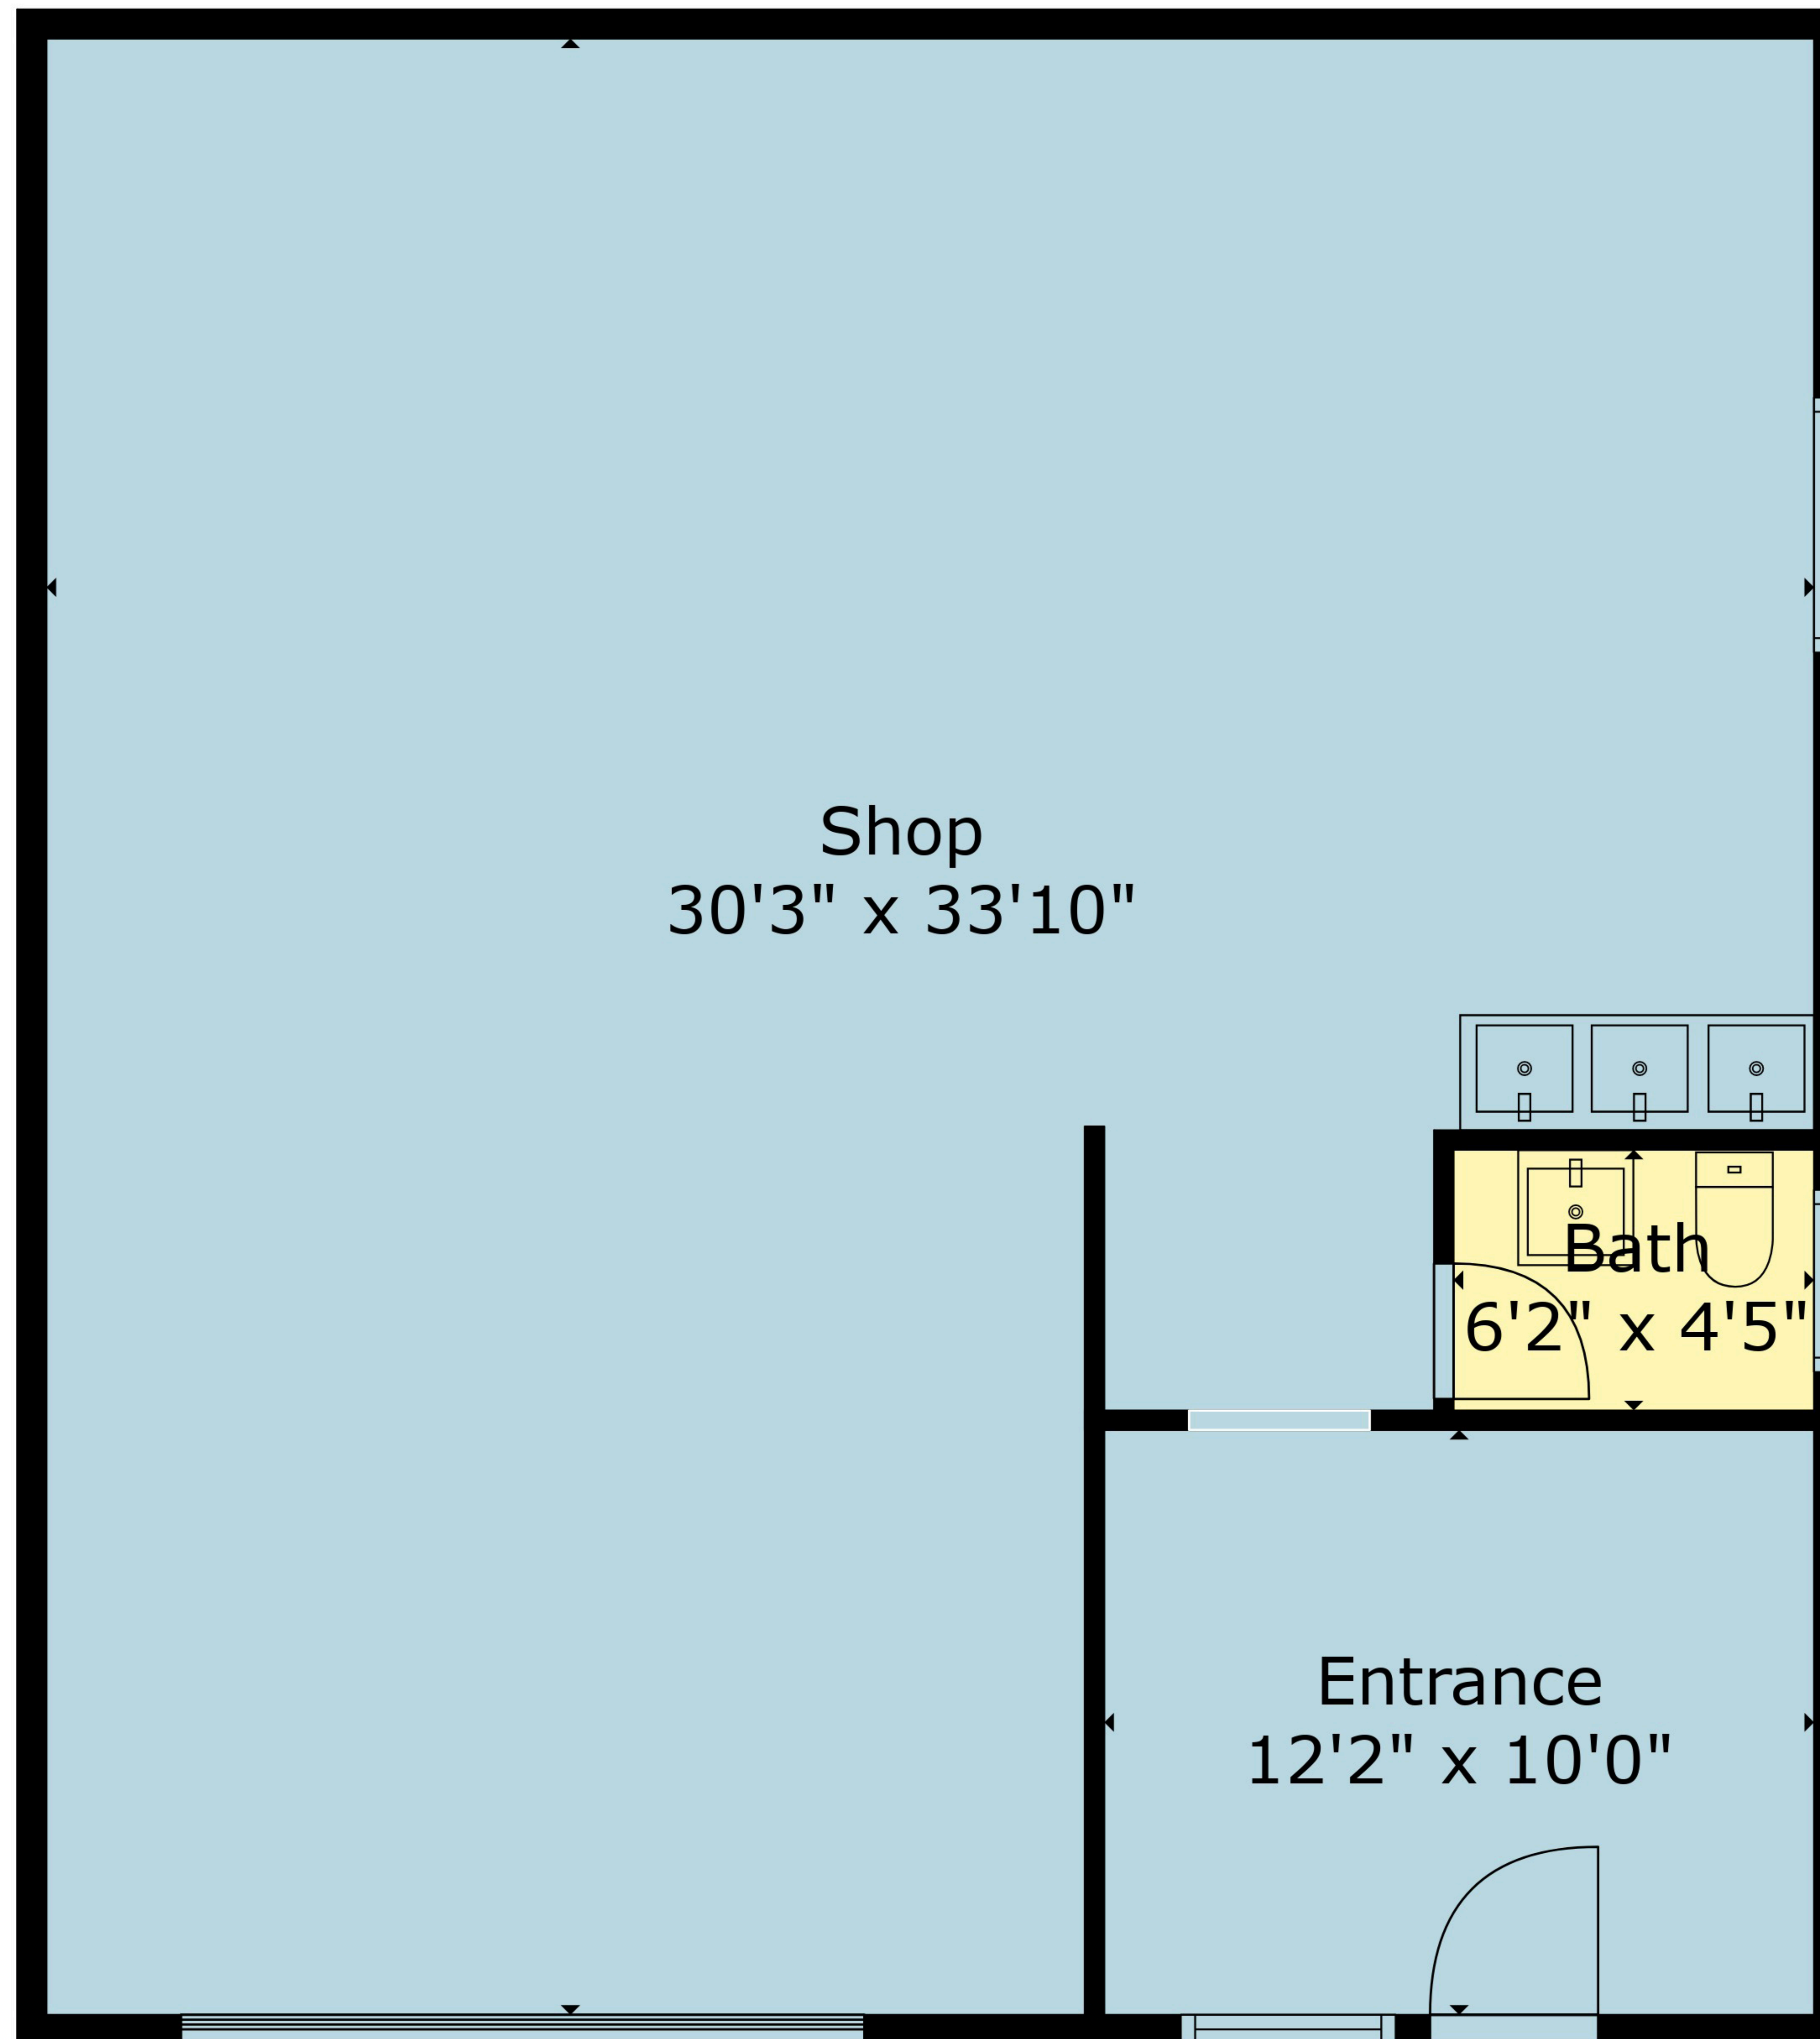

390 Selby

Floor 1
Entrance/Bath Ceiling Height: 8'
Garage Ceiling Height: 12'2"

Floor 1
Entrance: 140 sqft
Garage: 912 sqft
Bathroom: 34 sqft Total: 1086 sqft

Floor Plan Measurements Deemed Highly Reliable But Not Guaranteed