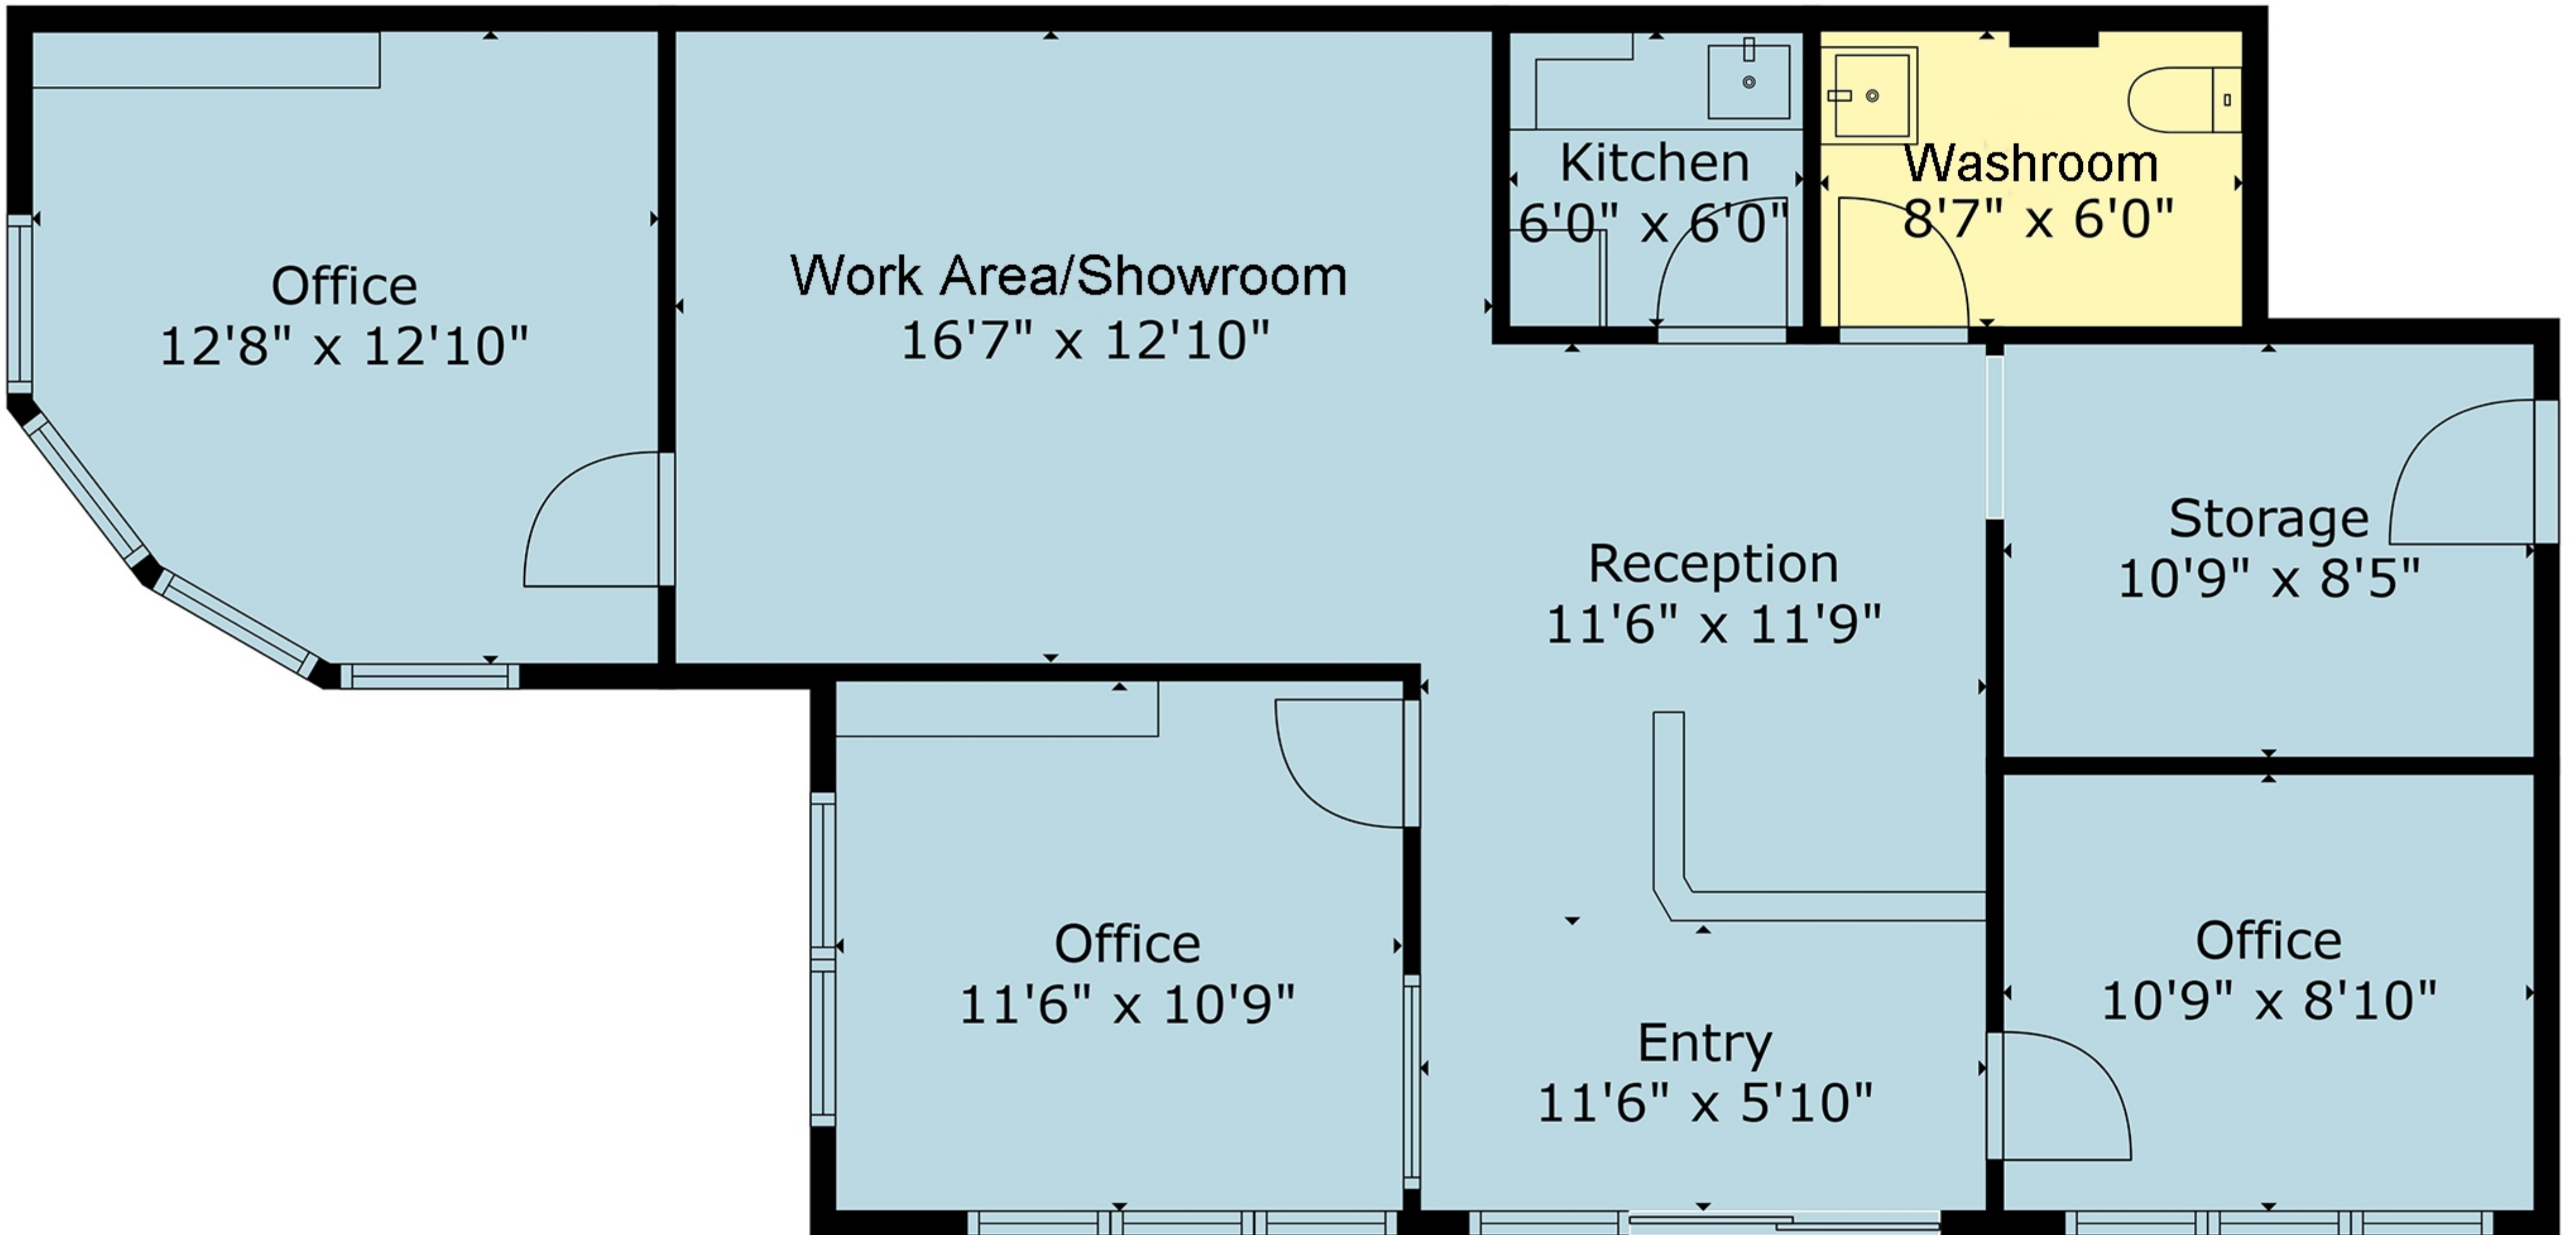

BRENT RUSSELL
Personal Real Estate Corporation

	FINISHED	UNFINISHED	TOTAL
FLOOR 1	1056 SQFT		1056 SQFT
			1056 SQFT

2-1850 NORTHFIELD RD

NANAIMO

PROPHOTOVI
COMMERCIAL & RESIDENTIAL PHOTOGRAPHY

FLOOR PLAN MEASUREMENTS DEEMED HIGHLY RELIABLE BUT NOT GUARANTEED