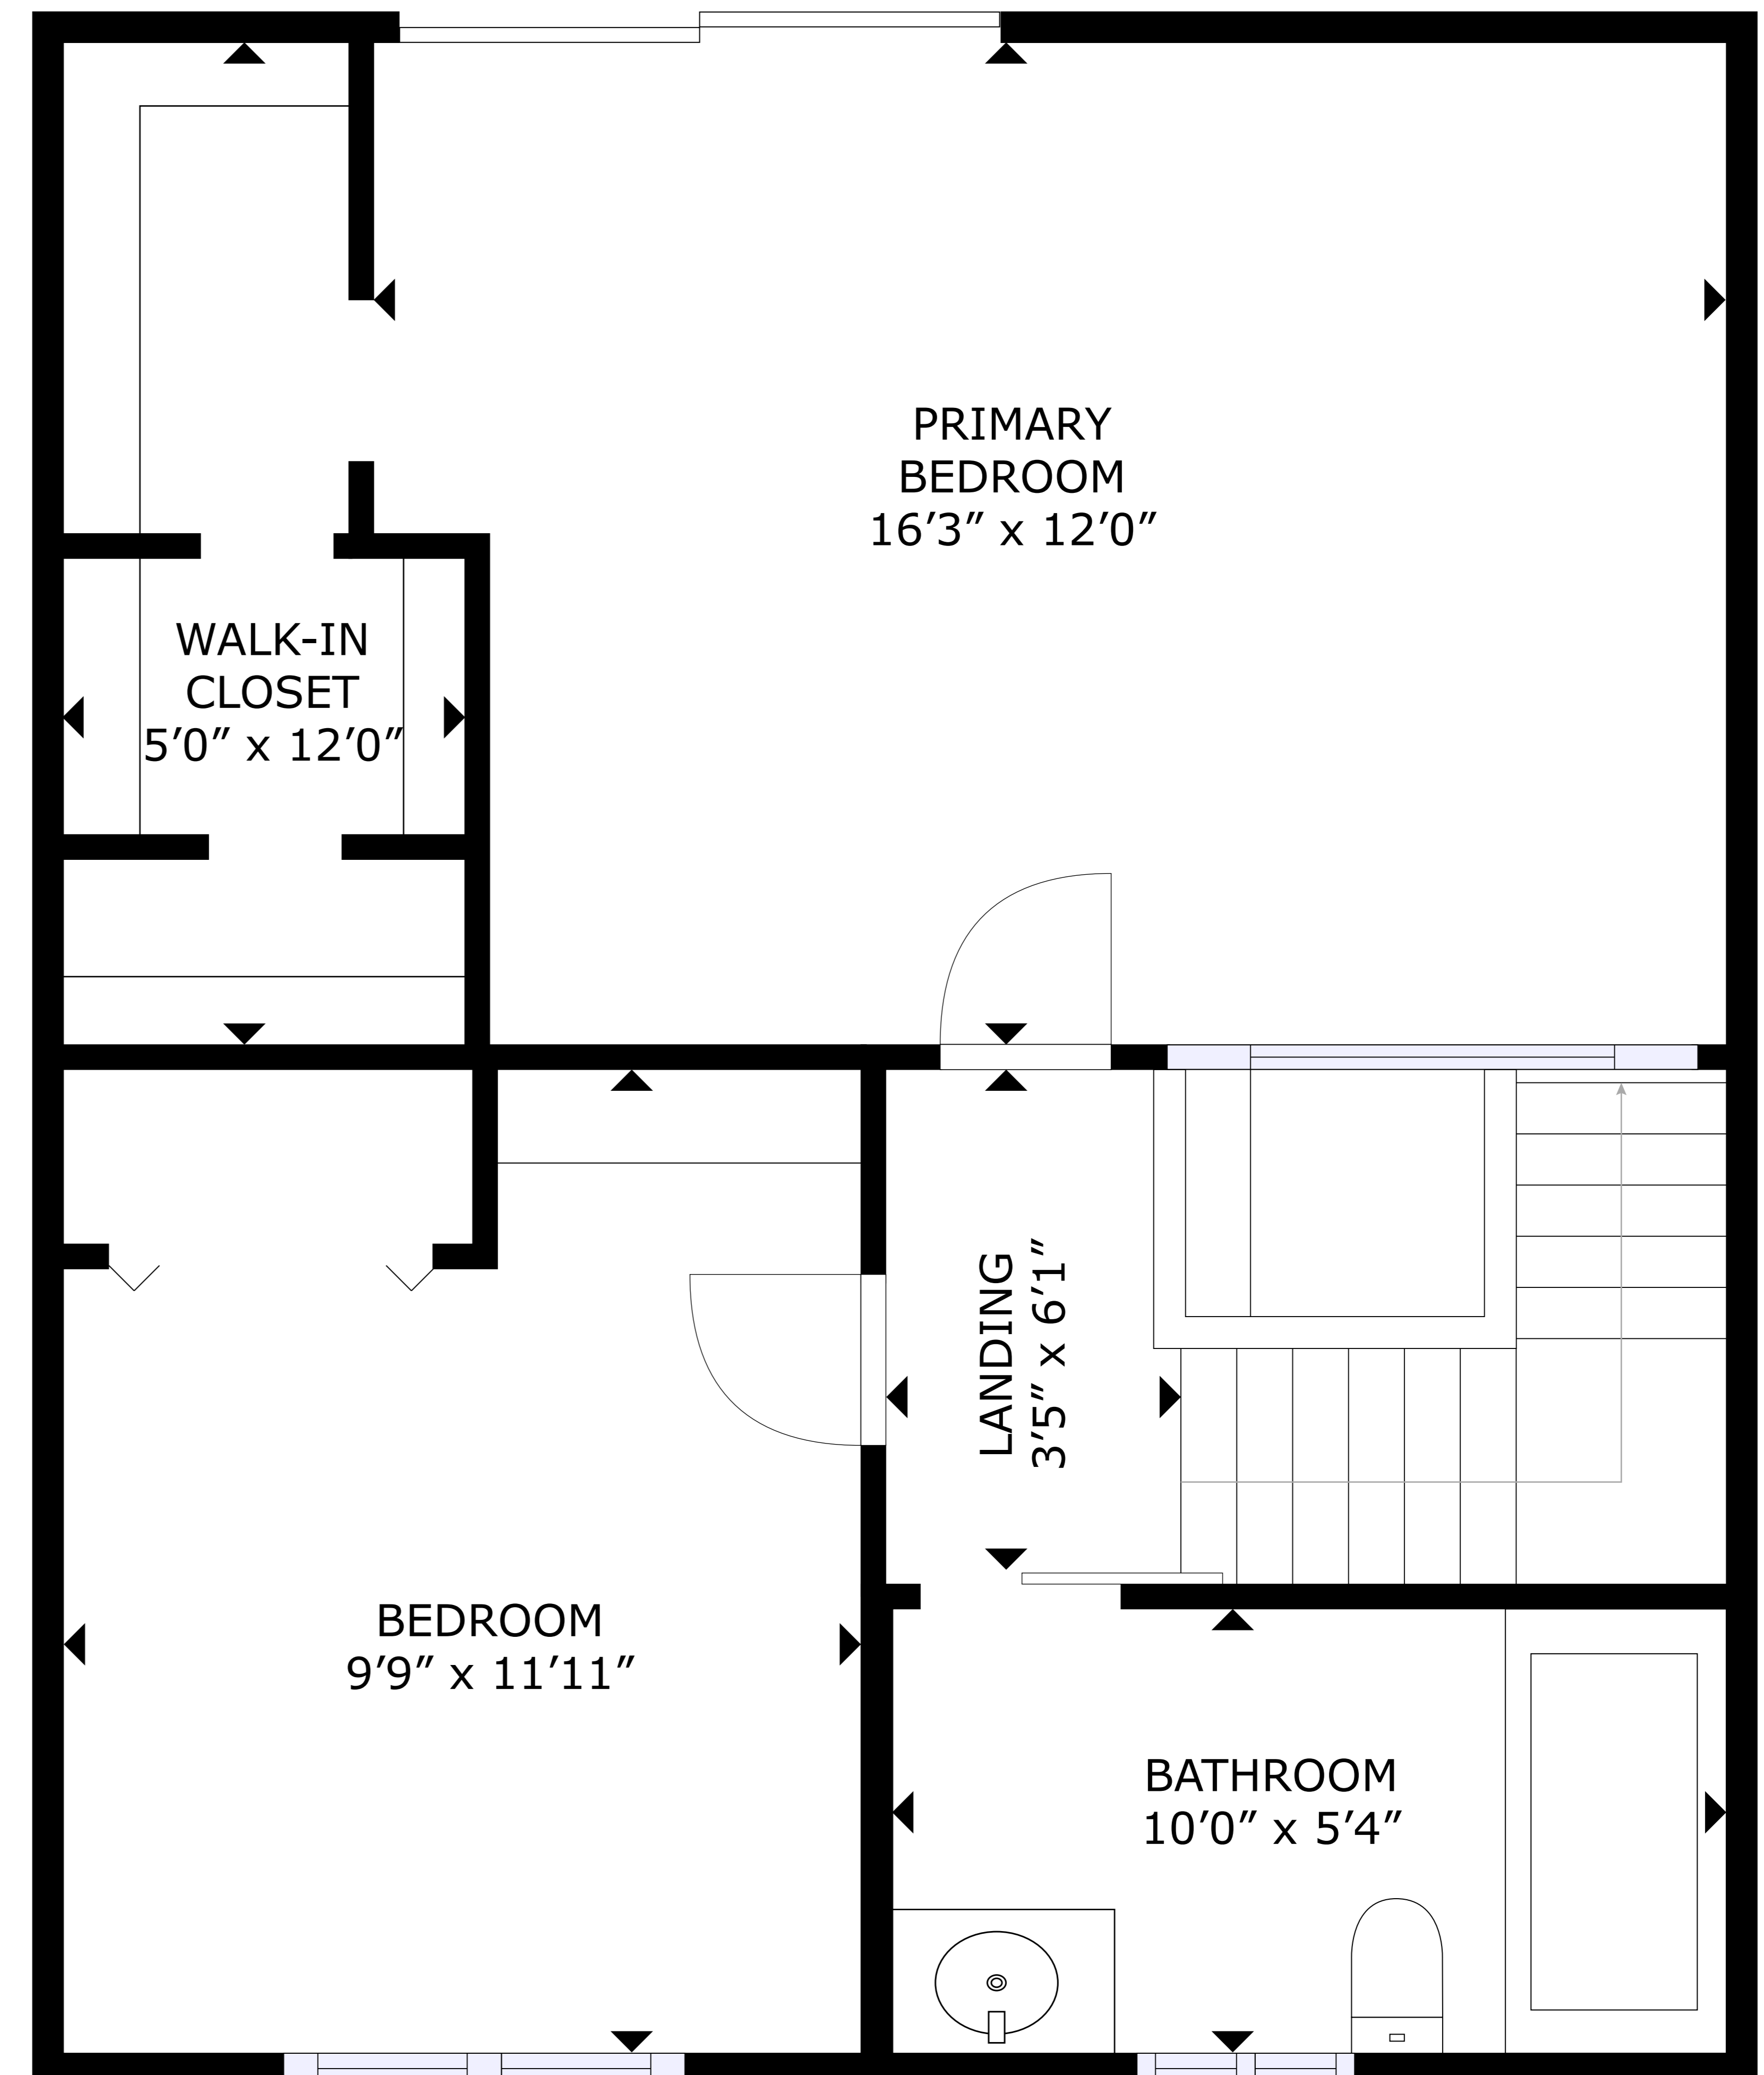

1ST FLOOR

2ND FLOOR

GROSS INTERNAL AREA
 1ST FLOOR: 495 sq. ft, 2ND FLOOR: 501 sq. ft
 TOTAL: 996 sq. ft
 SIZES AND DIMENSIONS ARE APPROXIMATE, ACTUAL MAY VARY.