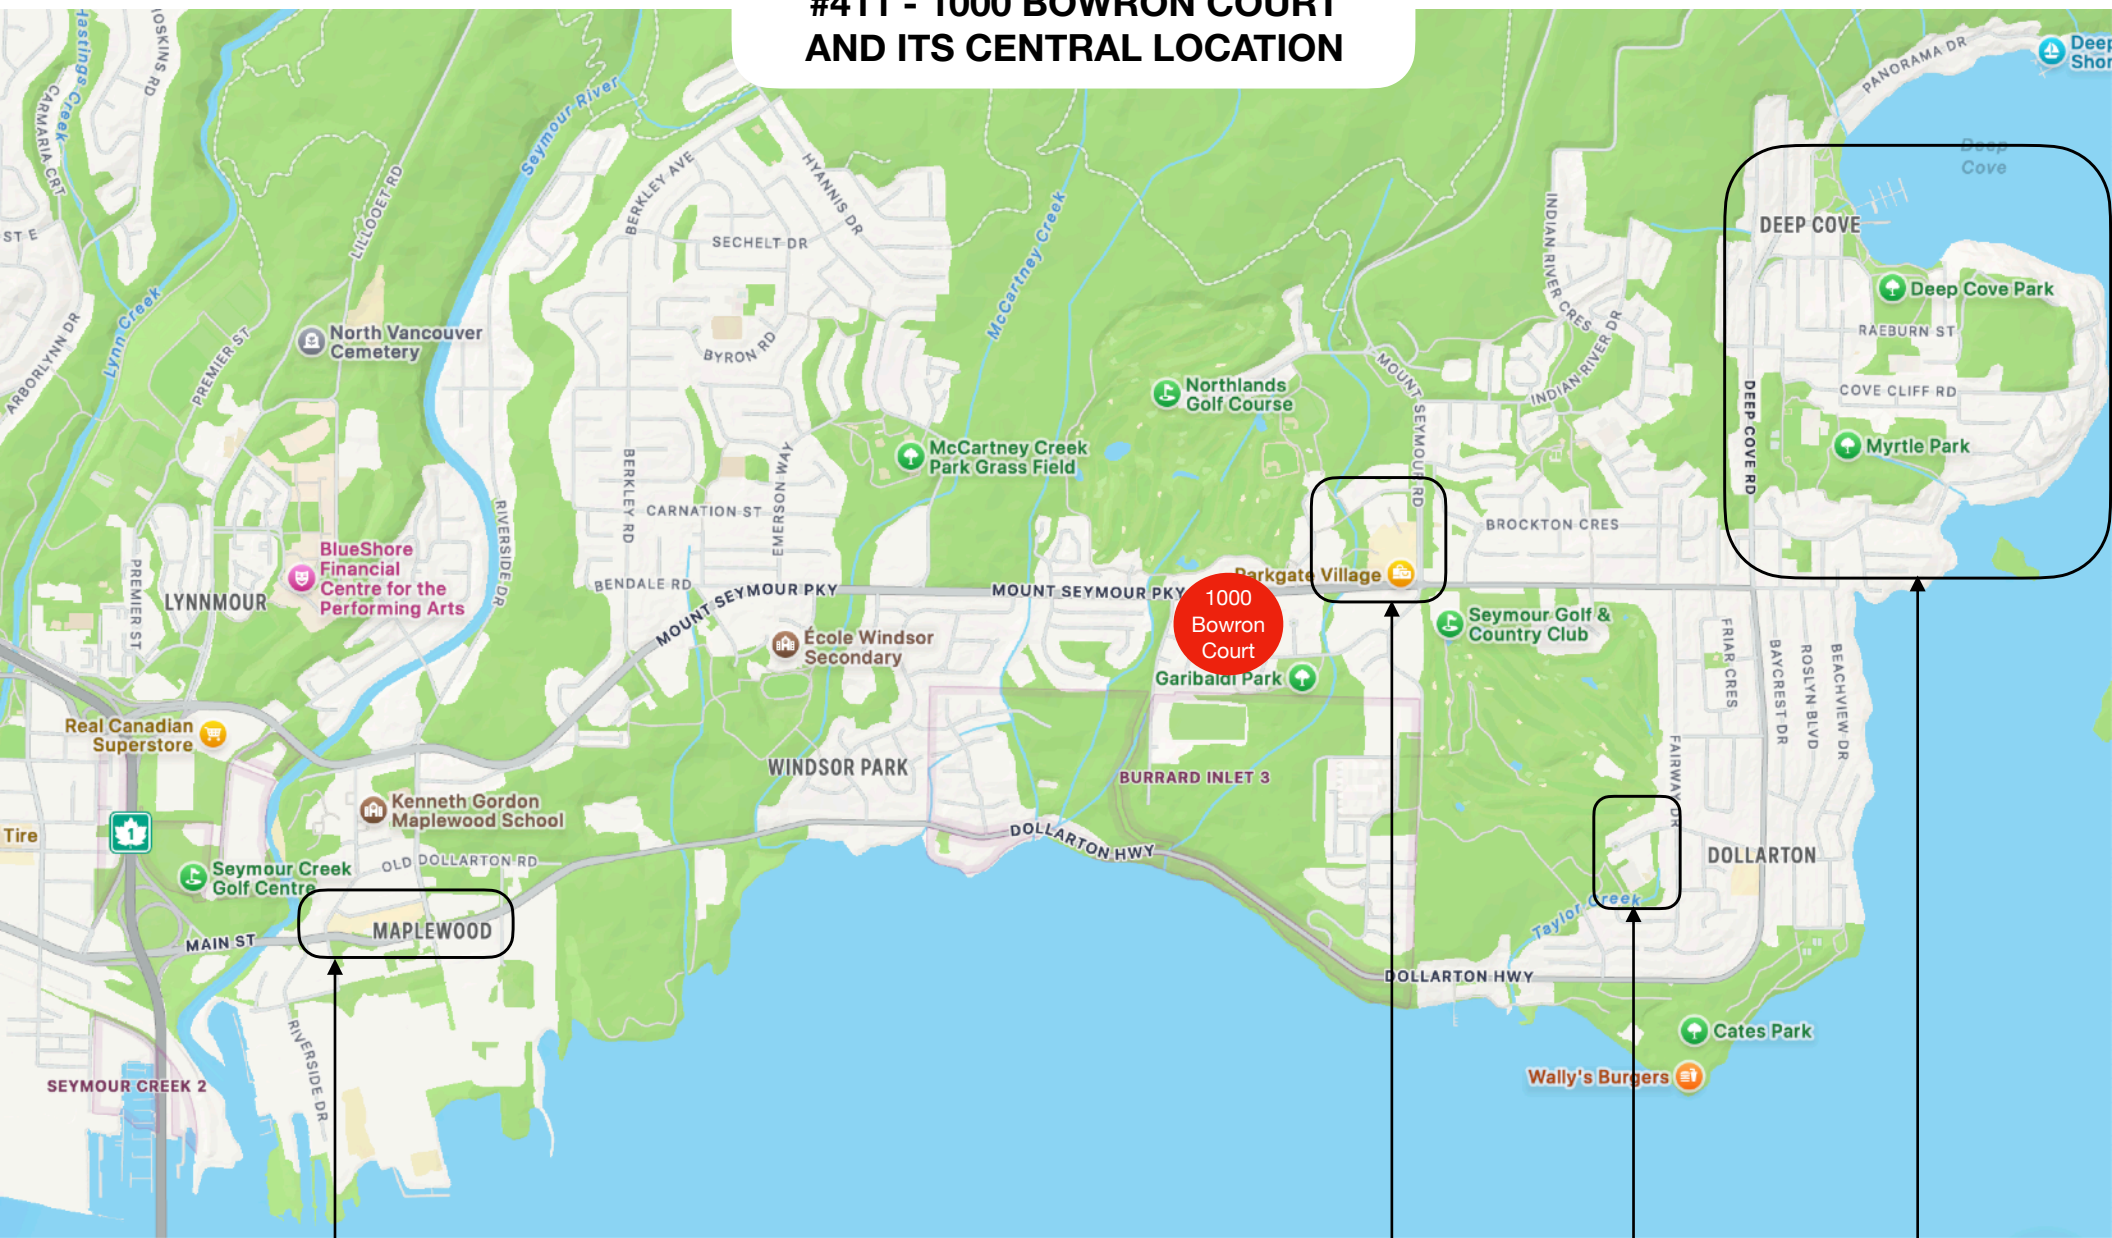

#411 - 1000 BOWRON COURT AND ITS CENTRAL LOCATION

NORTHWOODS VILLAGE

- Stong's Market
- Anytime Fitness
- Starbucks
- Restaurants & Shopping

GOLF

- Seymour Golf
- Northlands Golf
- Seymour Creek Driving Range

HIKING & PARKS

- Garibaldi Park
- Strathhaven Park
- Northshore Trails

PARKGATE VILLAGE

- Safeway
- Shoppers Drug Mart
- Restaurants & Shopping
- Community Centre

SCHOOL

- Sherwood Park Elementary

DEEP COVE

- Restaurants
- Marina
- Hiking
- Galleries
- Local Events
- Highschool