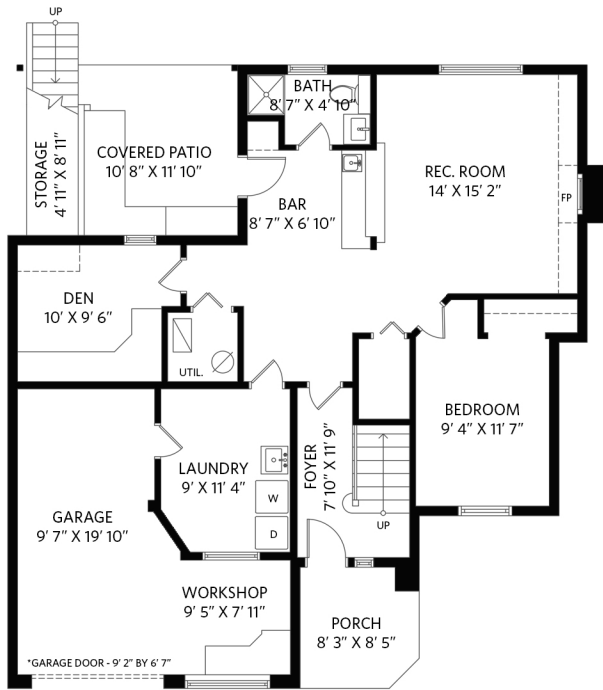

# Brodie Young & Chris Tioseco

604.818.6770 brodie.young@evrealestate.com  
 604.512.1000 chris.tioseco@gmail.com

23011 Olund Cres, Maple Ridge

4 bedrooms + den + 3 bathrooms

**Main Floor - 1,017 sq.ft.**  
 Ceiling height - 7' 6"

**ENTRANCE**

Lower Floor: 1,017 sq.ft.  
 Main Floor: 1,331 sq.ft.  
**Total Interior: 2,348 sq.ft.**

Attached Garage: 303 sq.ft.  
 Exterior Living: 778 sq.ft.  
 Exterior Storage: 256 sq.ft.

**Main Floor - 1,331 sq.ft.**  
 Ceiling height - 8' 0" to 8' 6"