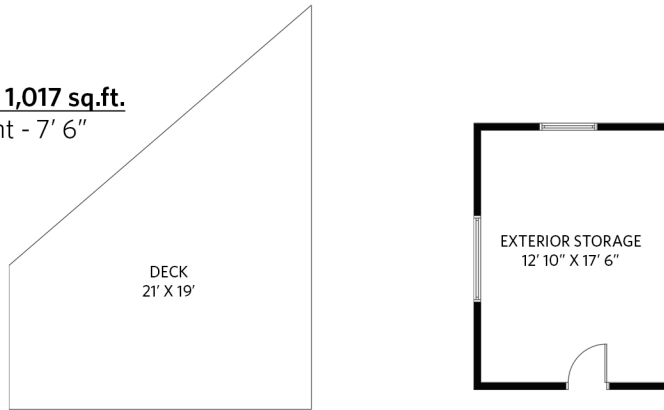

# Brodie Young & Chris Tioseco

604.818.6770 brodie.young@evrealestate.com  
 604.512.1000 chris.tioseco@gmail.com

23011 Olund Cres, Maple Ridge

4 bedrooms + den + 3 bathrooms

**Main Floor - 1,017 sq.ft.**  
 Ceiling height - 7' 6"

**ENTRANCE**

Lower Floor: 1,017 sq.ft.  
 Main Floor: 1,331 sq.ft.  
**Total Interior: 2,348 sq.ft.**

Attached Garage: 303 sq.ft.  
 Exterior Living: 778 sq.ft.  
 Exterior Storage: 256 sq.ft.

**Main Floor - 1,331 sq.ft.**  
 Ceiling height - 8' 0" to 8' 6"