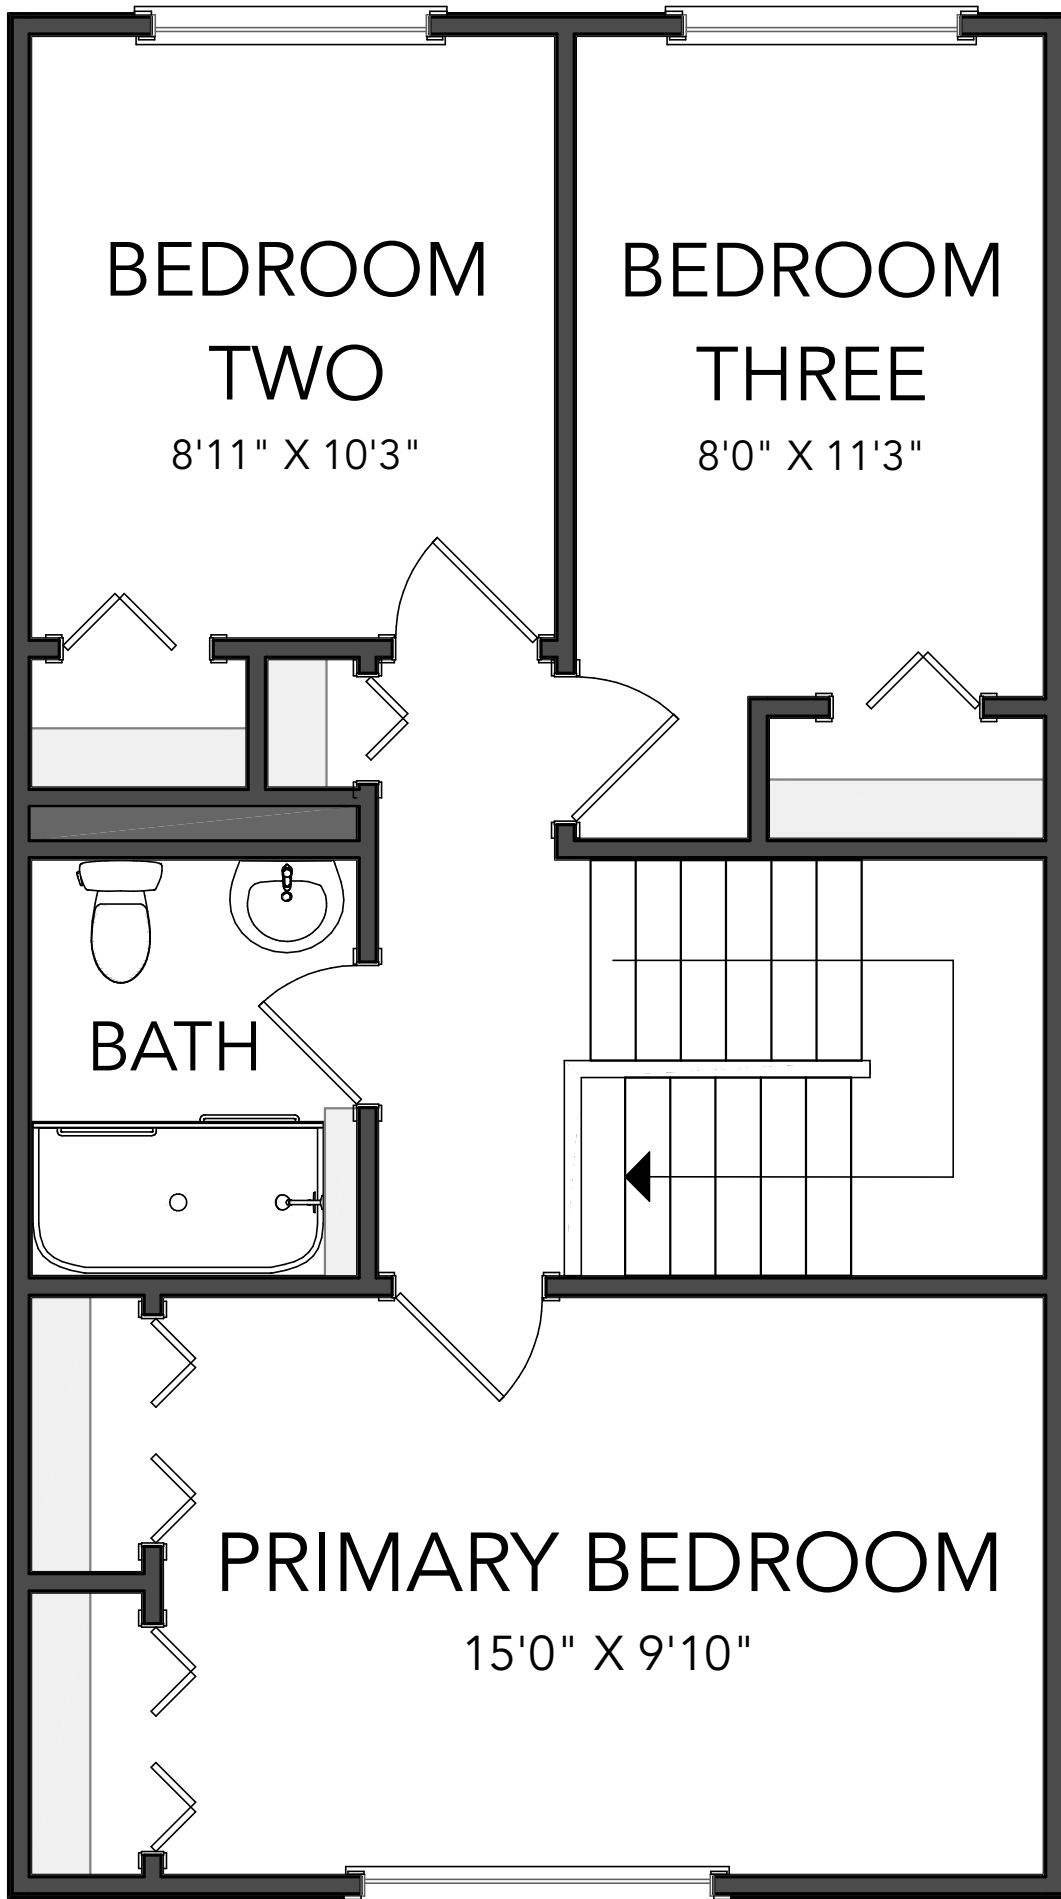

PATIO

21'0" X 13'0"

KITCHEN

11'9" X 13'6"

BATH

DINING

9'3" X 7'9"

LIVING ROOM

12'0" X 11'7"

FOYER

PORCH

MAIN LEVEL

# BASEMENT