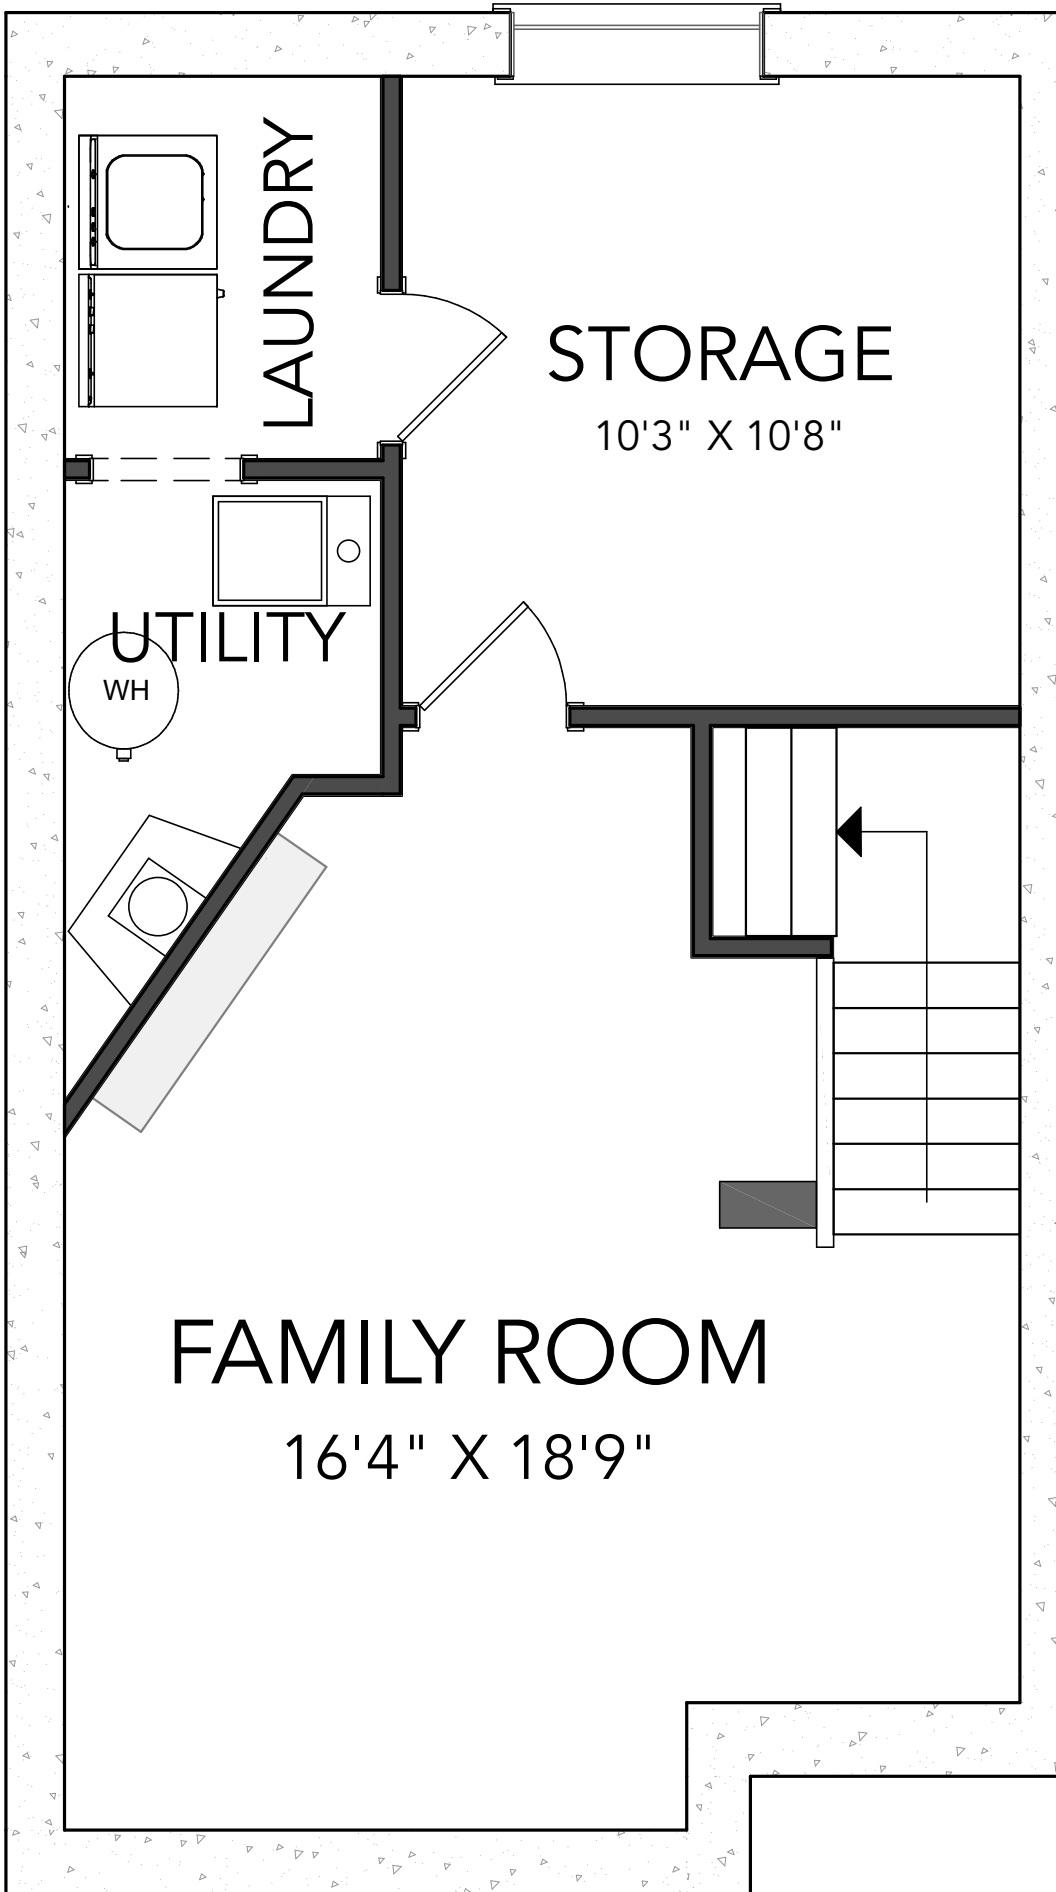

PATIO

21'0" X 13'0"

KITCHEN

11'9" X 13'6"

BATH

DINING

9'3" X 7'9"

LIVING ROOM

12'0" X 11'7"

FOYER

PORCH

MAIN LEVEL

# BASEMENT