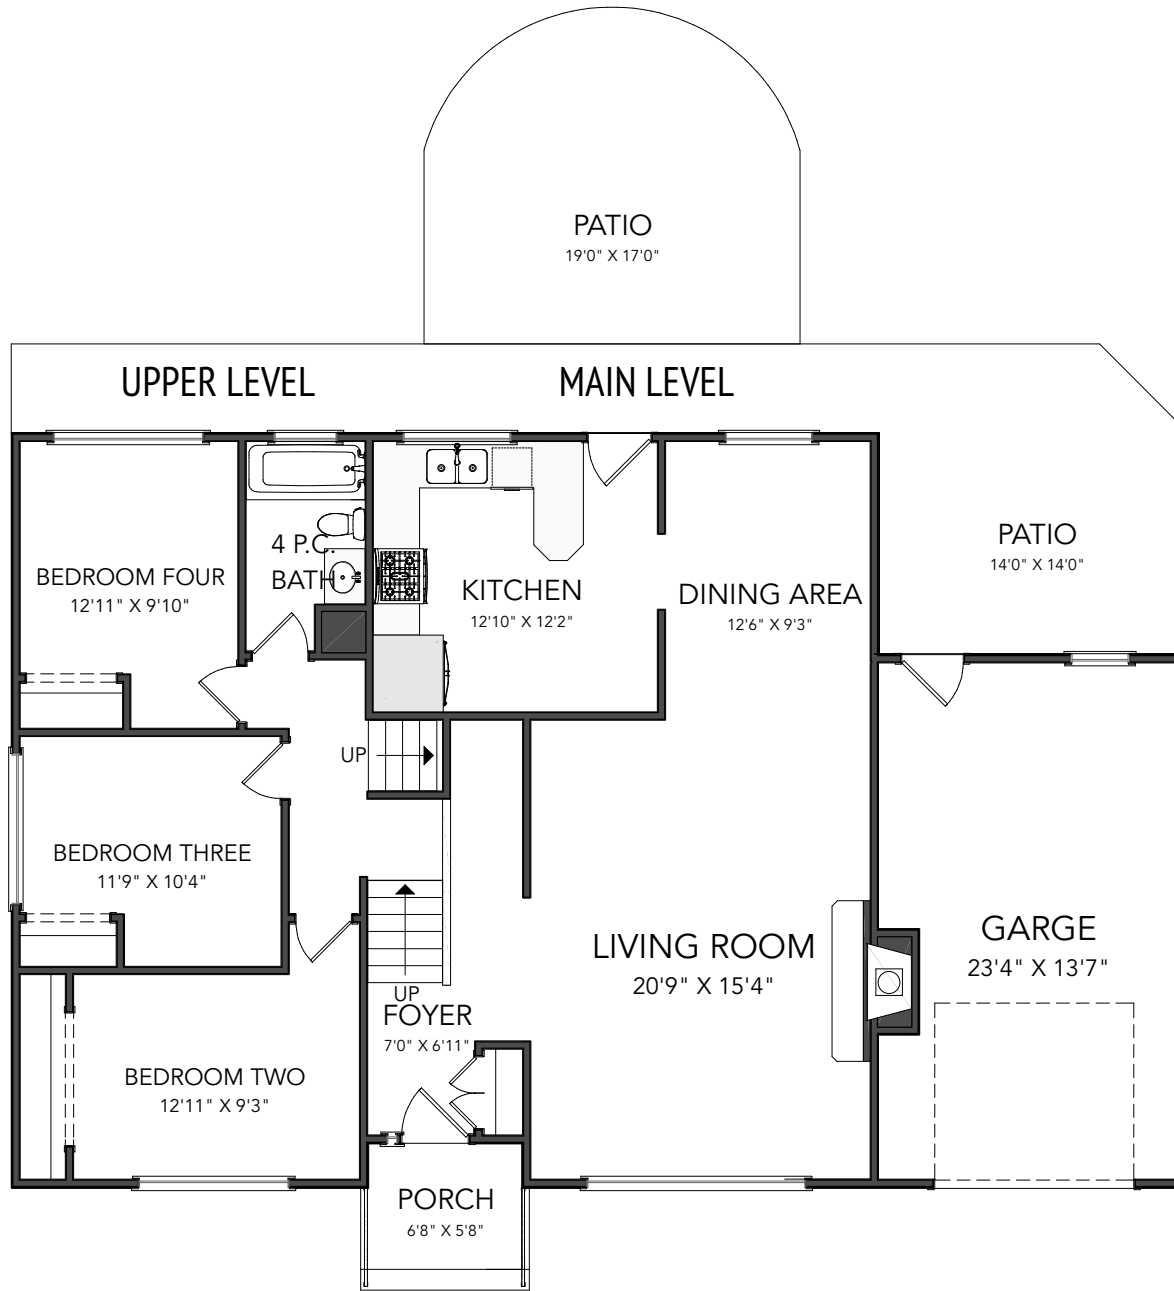

BASEMENT

FAMILY ROOM
20'3" X 14'1"

LAUNDRY
11'5" X 8'3"

2 P.C.
BATH

CRAWL SPACE
(-698.11 Sq.ft.)

UP

VAC

TOILET

WH

TOP LEVEL