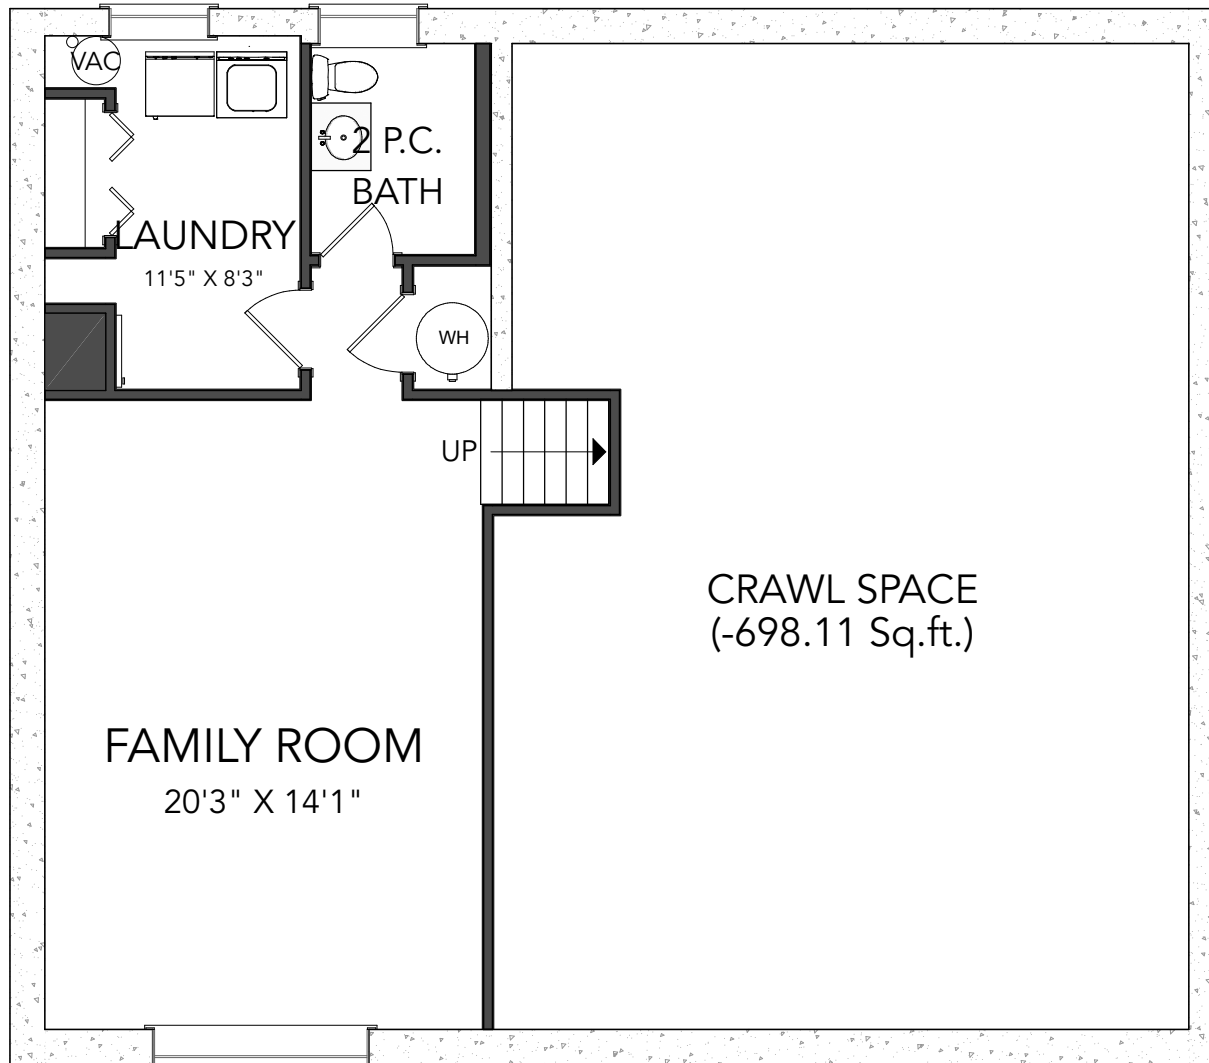

BASEMENT

FAMILY ROOM
20'3" X 14'1"

LAUNDRY
11'5" X 8'3"

2 P.C.
BATH

CRAWL SPACE
(-698.11 Sq.ft.)

UP

VAC

TOILET

WH

TOP LEVEL