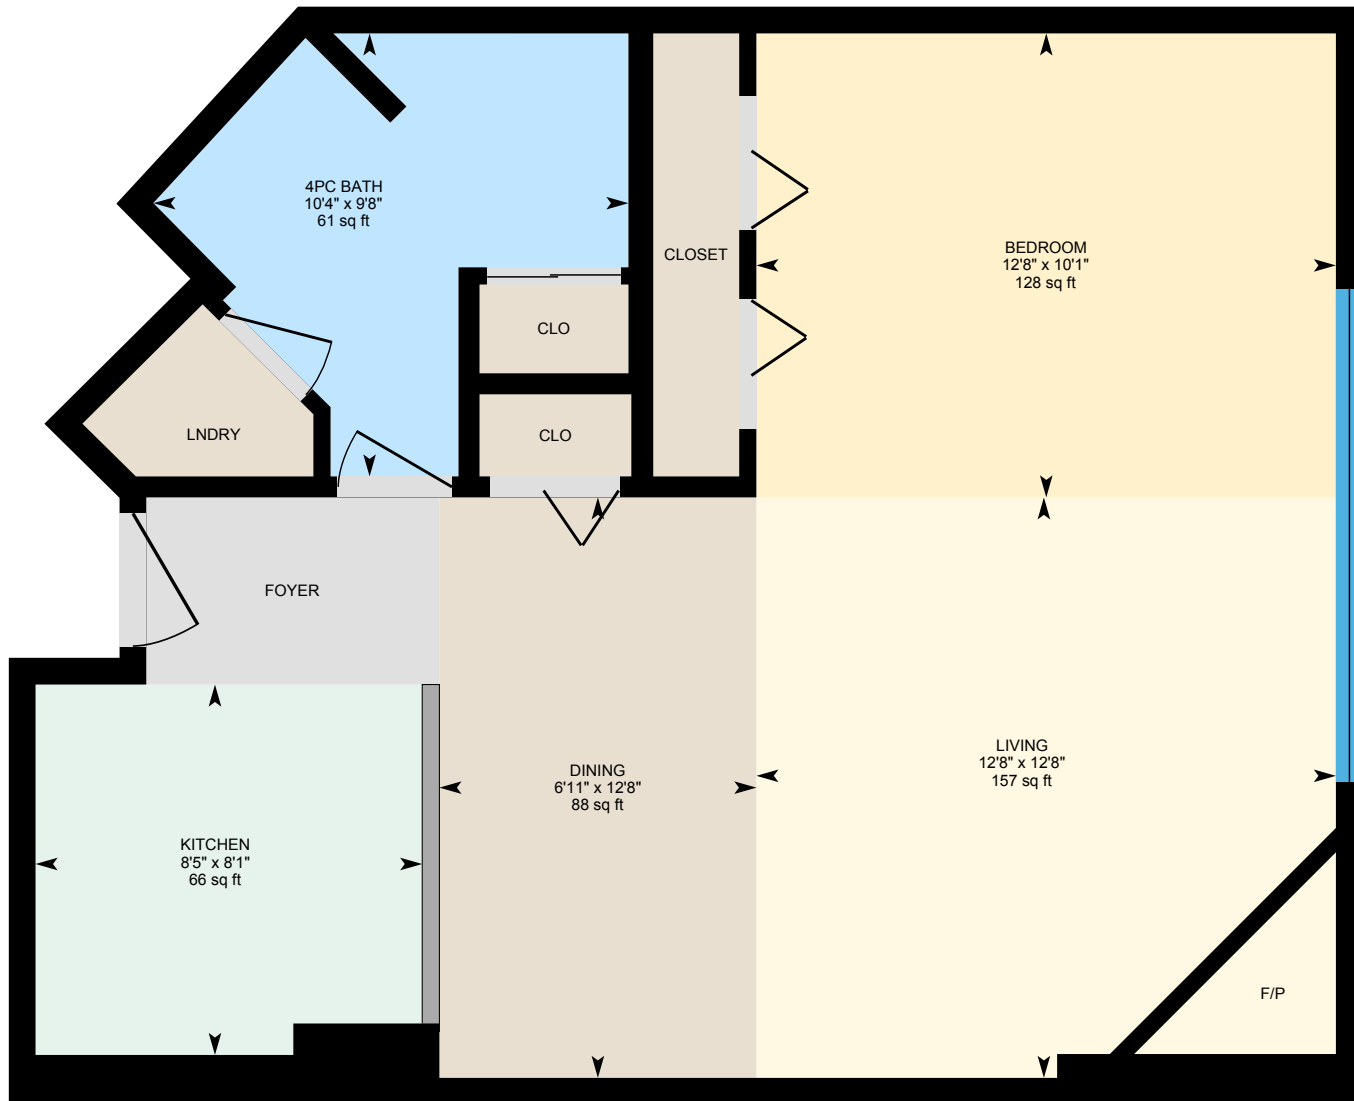

301-220 11 Ave SE, Calgary, AB

Main Floor Interior Area 598.00 sq ft

PREPARED: 2025/03/06

White regions are excluded from total floor area in iGUIDE floor plans. All room dimensions and floor areas must be considered approximate and are subject to independent verification.