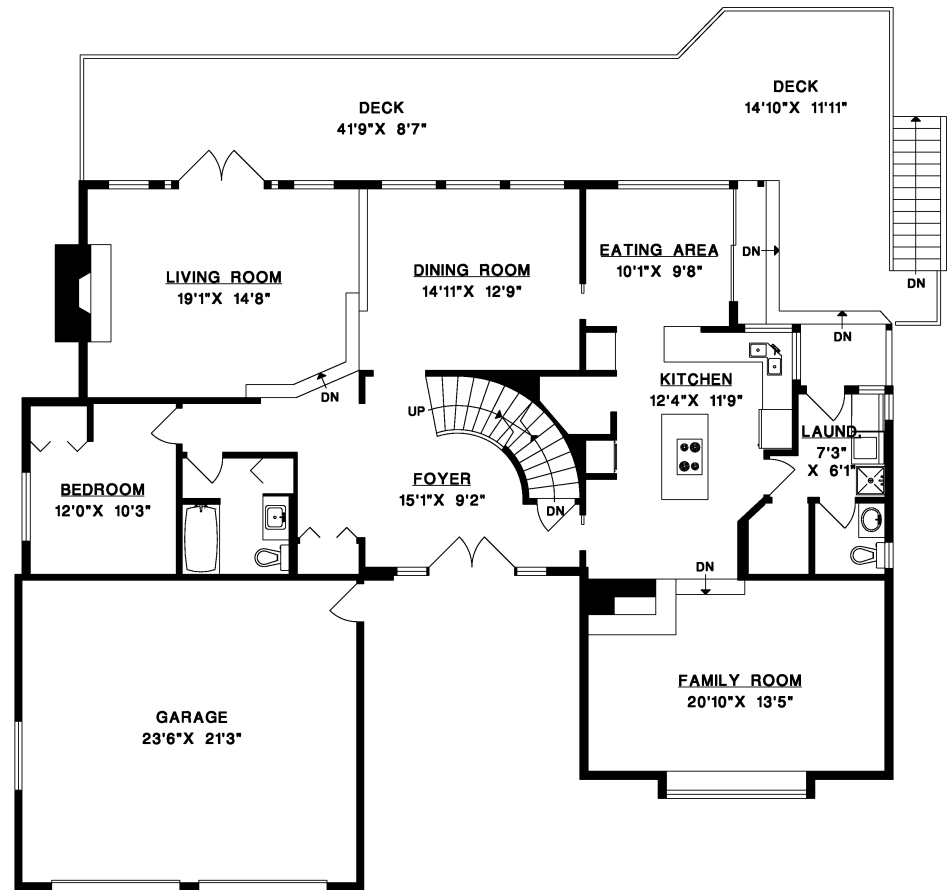

UPPER FLOOR

MAIN FLOOR

LOWER FLOOR

THE PENNY MITCHELL GROUP
PENNY MITCHELL* & STEPHANIE MITCHELL

604.816.7825 604.812.7158
info@thepennymitchellgroup.com
www.thepennymitchellgroup.com

*personal real estate corporation

2346 WESTHILL DRIVE
WEST VANCOUVER

MAIN FLOOR	1,837 SQ.FT.
UPPER FLOOR	1,357 SQ.FT.
LOWER FLOOR	1,823 SQ.FT.
TOTAL	5,017 SQ.FT.
GARAGE	534 SQ.FT.
DECKS	735 SQ.FT.