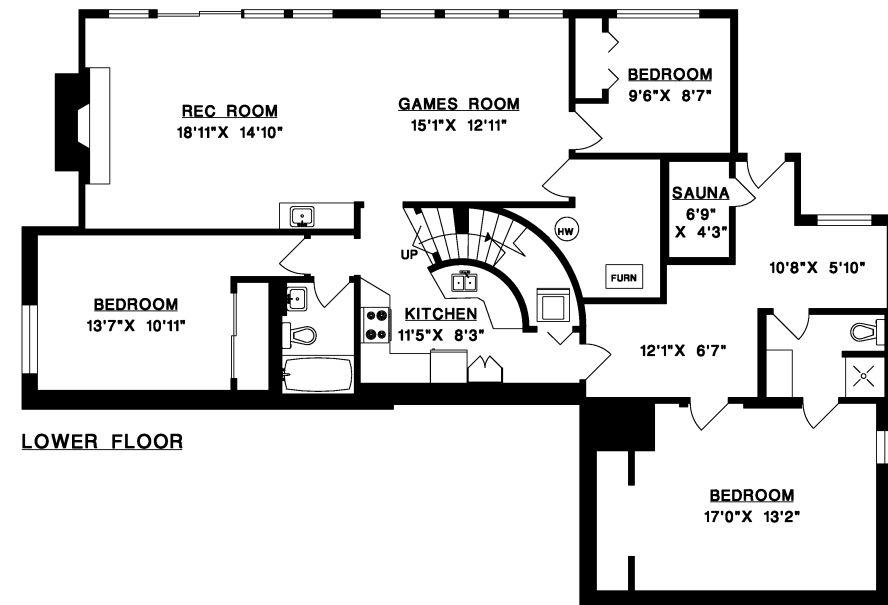

UPPER FLOOR

MAIN FLOOR

LOWER FLOOR

THE PENNY MITCHELL GROUP
PENNY MITCHELL* & STEPHANIE MITCHELL

604.816.7825 604.812.7158
info@thepennymitchellgroup.com
www.thepennymitchellgroup.com

*personal real estate corporation

2346 WESTHILL DRIVE
WEST VANCOUVER

MAIN FLOOR	1,837 SQ.FT.
UPPER FLOOR	1,357 SQ.FT.
LOWER FLOOR	1,823 SQ.FT.
TOTAL	5,017 SQ.FT.
GARAGE	534 SQ.FT.
DECKS	735 SQ.FT.