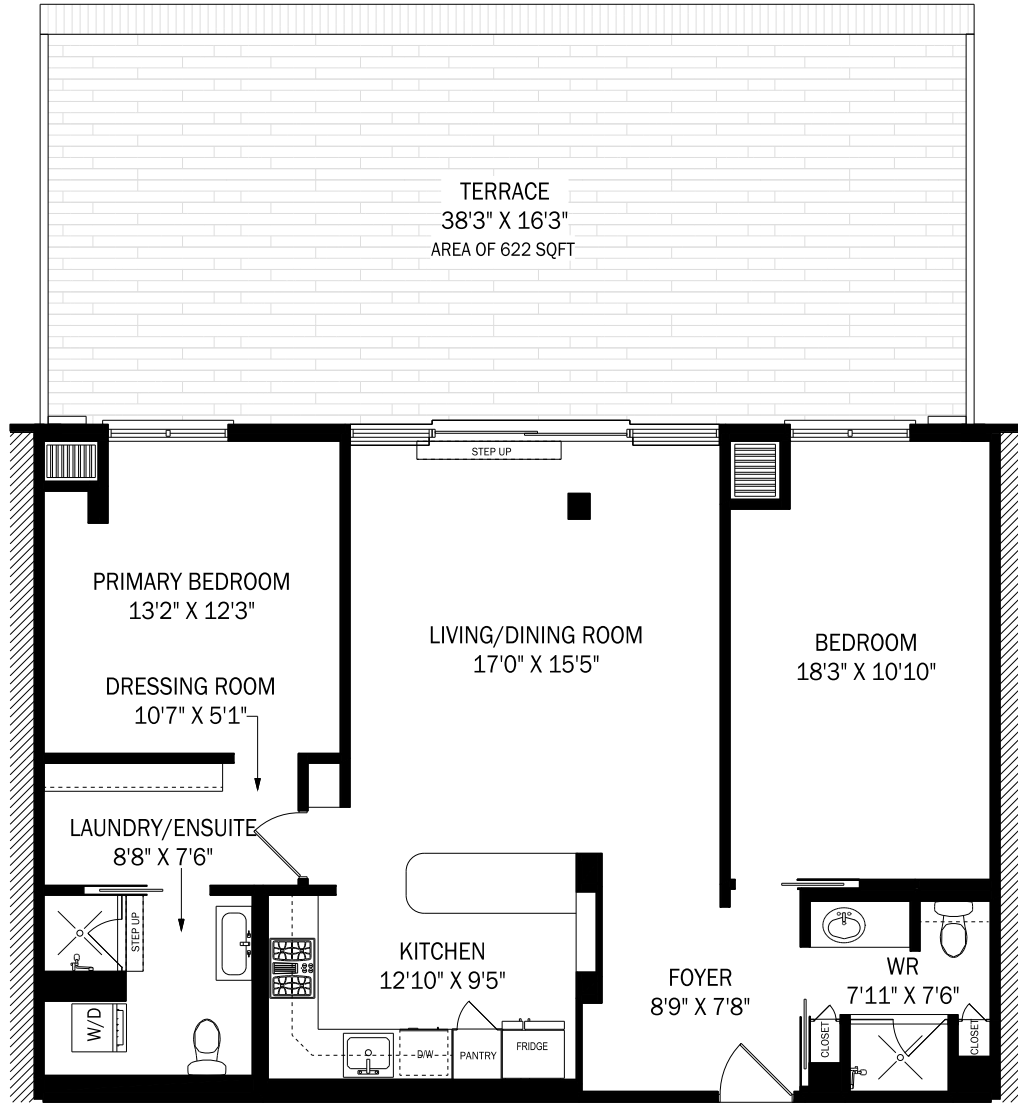

# 610-160 BALDWIN STREET, TORONTO

CEILING HEIGHT 9'6"

**SUITE #610 - APPROX. 1137 SQUARE FEET**