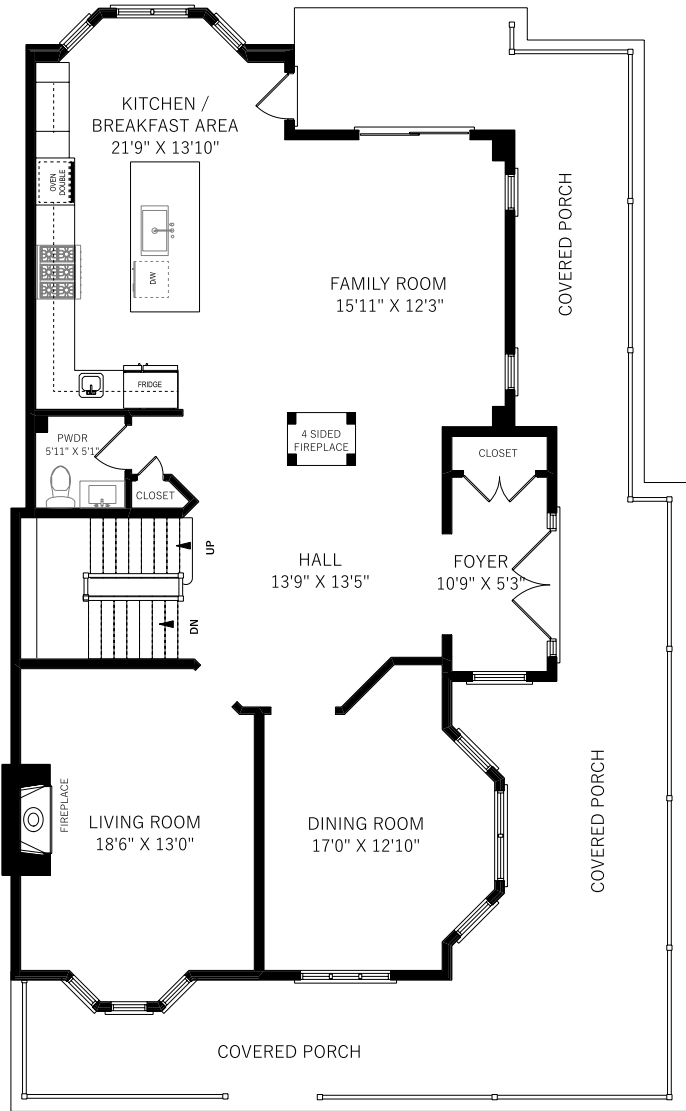

85 WHEELER AVENUE, TORONTO

Note: Although measurements and area believed to be accurate they should be considered approximate. www.PlansForYou.ca | 416 999 5096
 March 11, 2026