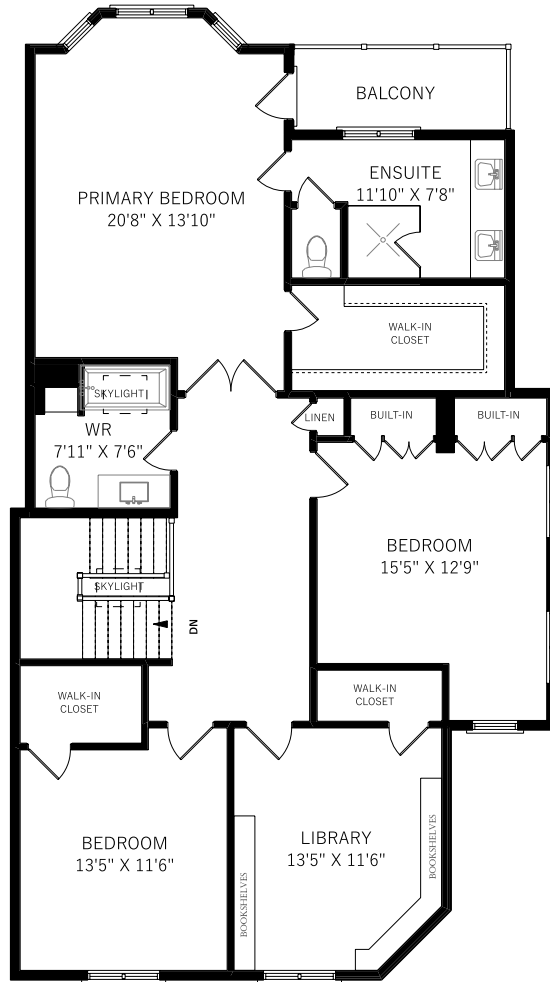

85 WHEELER AVENUE, TORONTO

Note: Although measurements and area believed to be accurate they should be considered approximate. www.PlansForYou.ca | 416 999 5096
 March 11, 2026