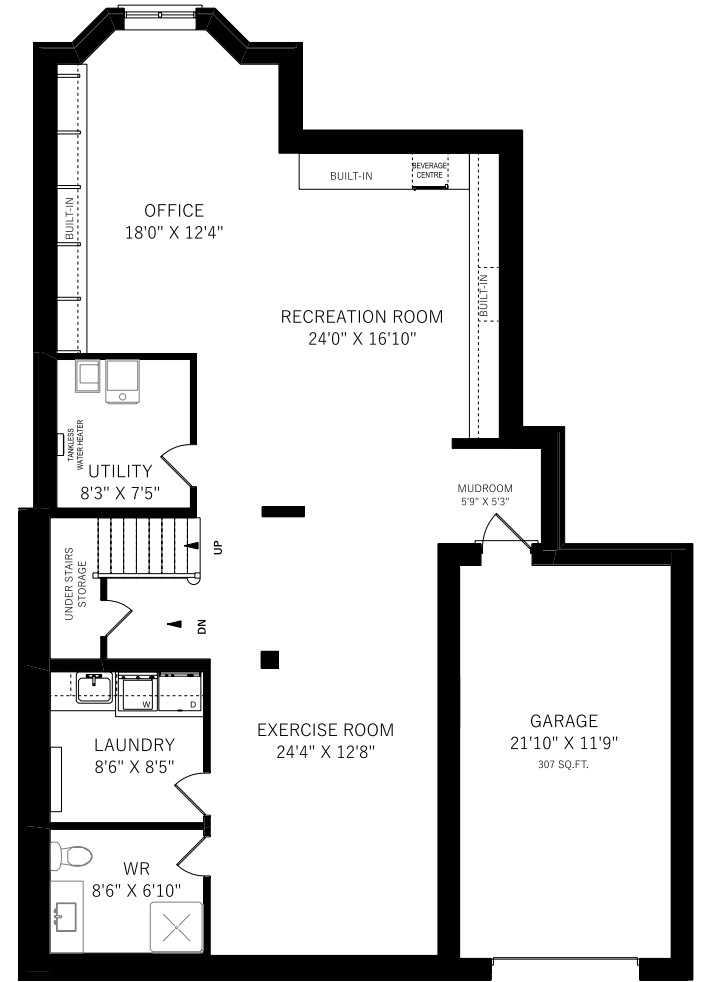

85 WHEELER AVENUE, TORONTO

Note: Although measurements and area believed to be accurate they should be considered approximate. www.PlansForYou.ca | 416 999 5096
 March 11, 2026